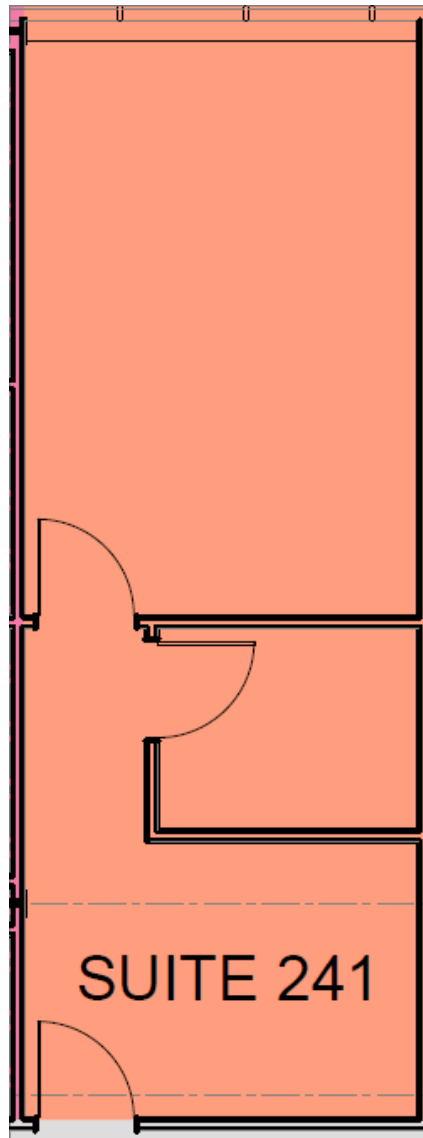

Meyerland Professional Plaza

9660 Hillcroft Ave | Houston, TX 77096

Floor Plan | Suite 241 | 536 RSF

Leasing Information:

Sarah Carter | VP

713.231.1629

Sarah.Carter@transwestern.com

Elise Pantazis | Associate