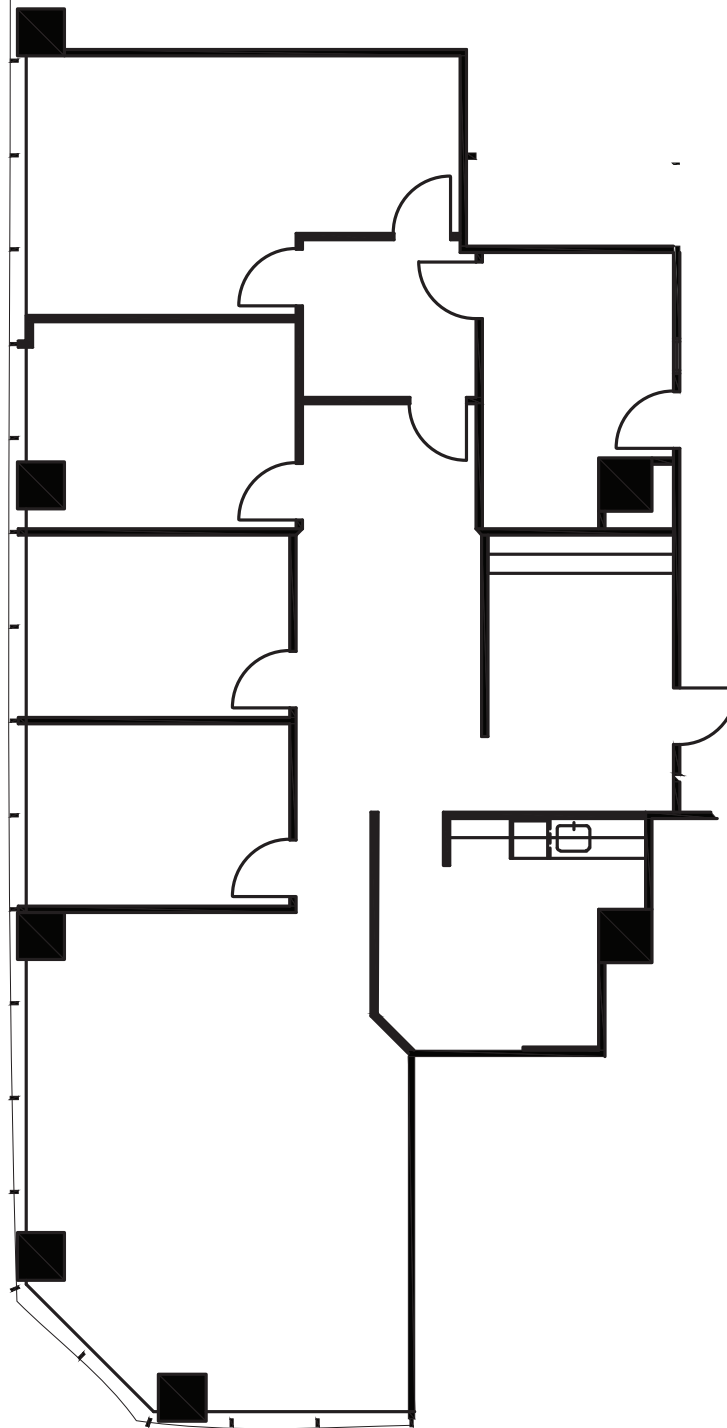

# UPTOWN TOWER

4144 NORTH CENTRAL EXPY, DALLAS, TEXAS 75204

SUITE 635 - 2,670 RSF

**Erik Blais**  
972.776.7150  
eblais@bradford.com

**Richmond Collinsworth**  
972.776.7041  
rcollinsworth@bradford.com

**Bradford Commercial Real Estate Services**  
www.bradford.com