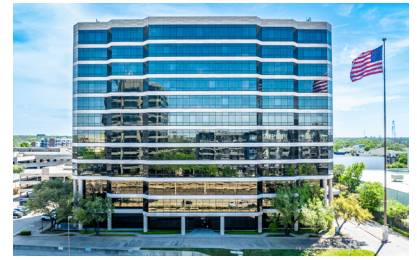

# UPTOWN TOWER

4144 NORTH CENTRAL EXPY, DALLAS, TEXAS 75204

SUITE 635 - 2,670 RSF

**Erik Blais**  
972.776.7150  
eblais@bradford.com

**Richmond Collinsworth**  
972.776.7041  
rcollinsworth@bradford.com

**Bradford Commercial Real Estate Services**  
www.bradford.com