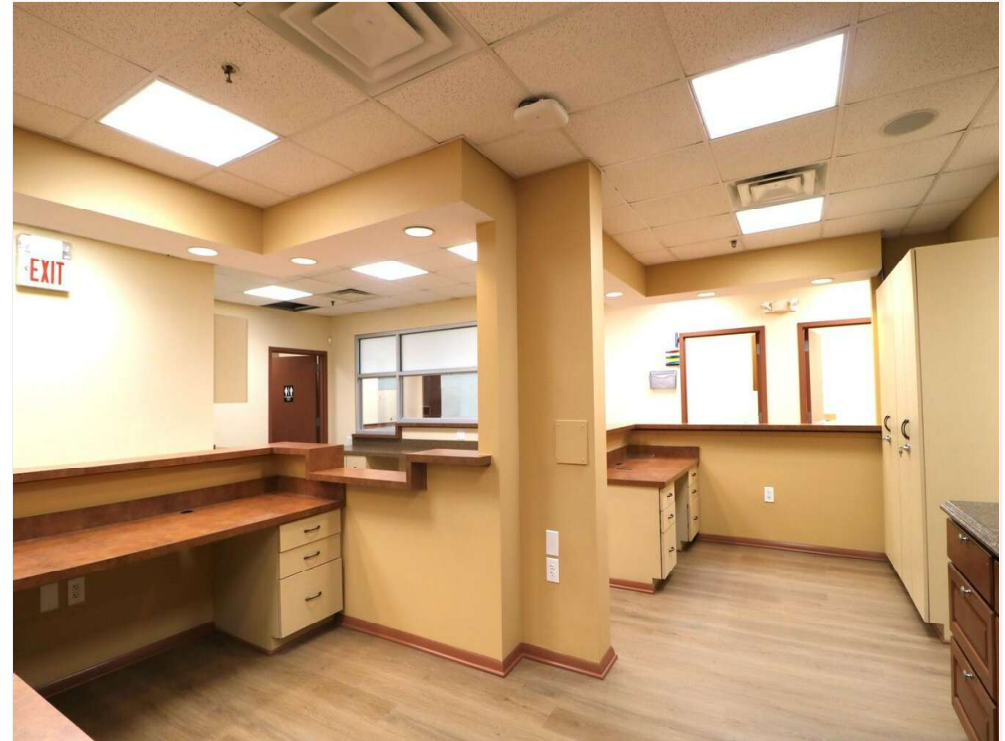

## Price: \$22.50 /SF/YR

This renovated medical office is in excellent condition and ADA-compliant. It includes all necessary features suitable for medical use and can operate as an immediate or urgent care center. Also suitable for non-medical use. Located on the first level of a well-maintained medical office building, this 2,400-SF space features 12 rooms, including a spacious waiting room, a reception area, and numerous workstations to accommodate a high volume of patients. Additionally, the layout includes 5 examination rooms, a doctor's office, a kitchen, a filing room, and 2 bathrooms.

## Property Photos

Interior Photo

IMG\_8182

## Property Photos

Interior Photo

Interior Photo

## Property Photos

IMG\_8180

Interior Photo