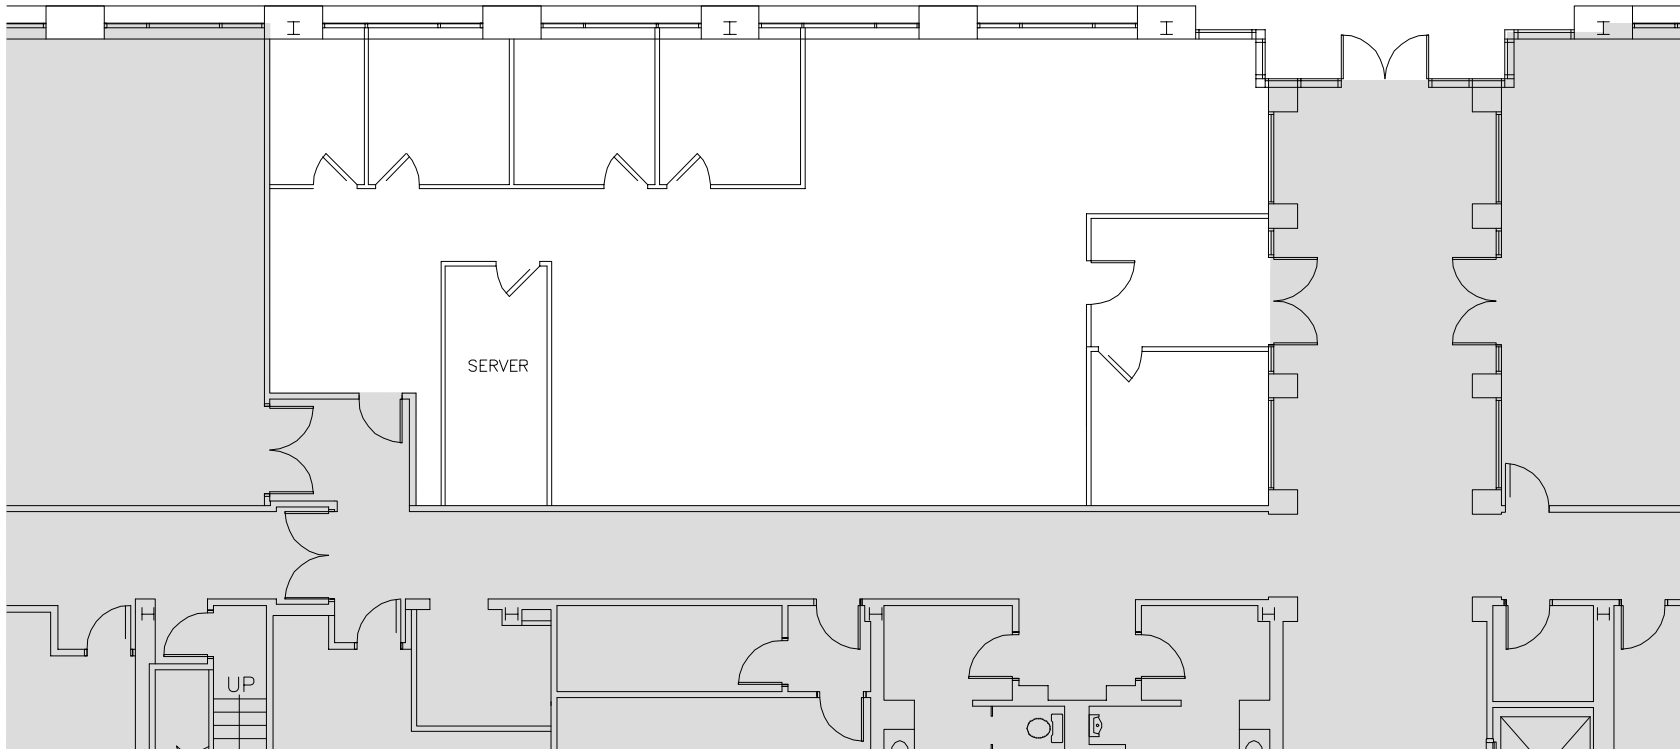

13454 Sunrise Valley Drive
Herndon, VA 20171

Suite #120

2,514 RSF

KEY PLAN