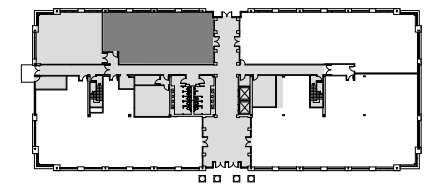

13454 Sunrise Valley Drive
Herndon, VA 20171

Suite #120

2,514 RSF

KEY PLAN