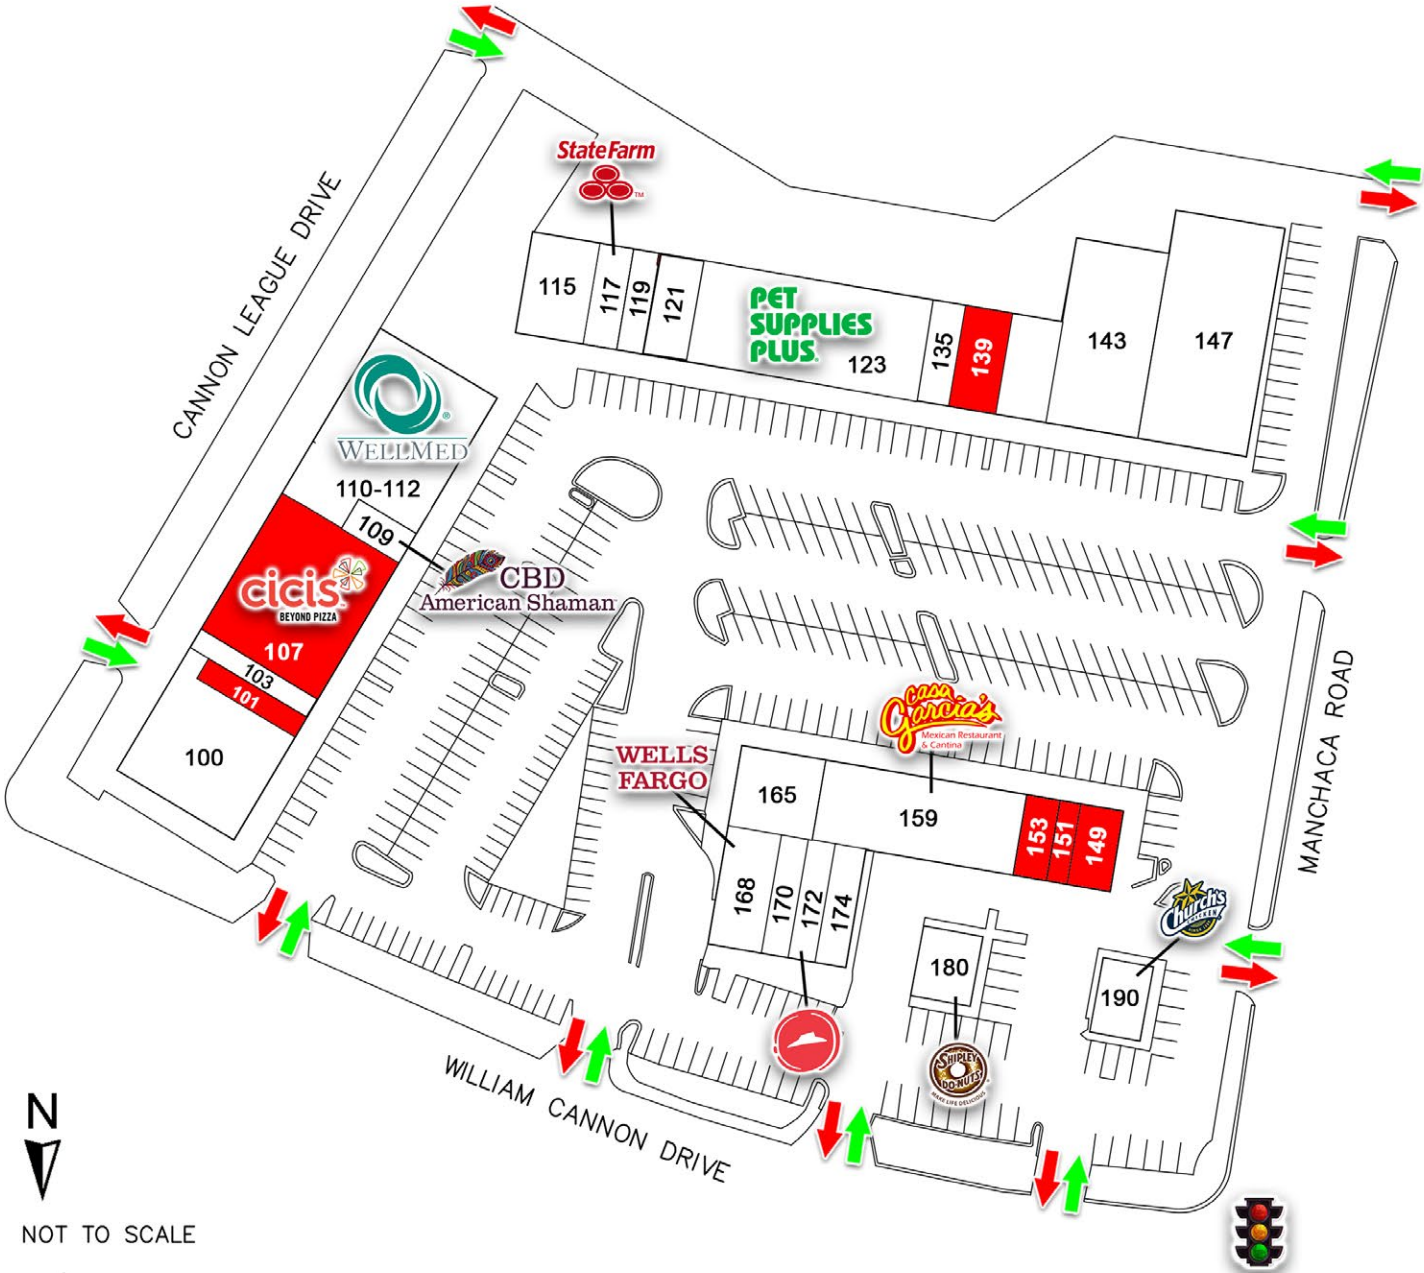

TOWNE SQUARE | 1901 W William Cannon Dr, Austin, Texas 78745

OVERVIEW

- 1,300 SF - 5,000 SF Available
- 2nd Generation Restaurant Available
- Located at the southeast corner of William Cannon Dr & Manchaca Rd
- Hard Corner, Signalized Intersection
- High Profile Shopping Center in the heart of South Austin
- Extensive exterior renovations completed in 2018
- Excellent Visibility and Easy Access
- Call for Pricing and NNN

TRAFFIC COUNTS

William Cannon Dr: 29,888 VPD (TXDOT 2019)

Manchaca Rd: 30,332 VPD (TXDOT 2018)

DEMOGRAPHICS

	1-mile	3-mile	5-mile
2021 Population	17,681	132,098	311,309
Daytime Pop.	14,527	120,900	294,820
Avg HH Income	\$92,204	\$88,606	\$102,844

TOWNE SQUARE | 1901 W William Cannon Dr, Austin, Texas 78745

- Pad Capital Texas Ice
- 100 City of Austin
- 101 1,828 SF AVAILABLE**
- 103 Capitol Cleaners
- 107 Cici's Pizza (operating but AVAILABLE - 5,000 SF)**
- 109 American Shaman
- 110-112 WellMed Medical
- 115 Hao Hao Restaurant
- 117 State Farm
- 119 Supreme Cuts
- 121 Accent Trophies
- 123 Pet Supplies Plus
- 135 Austin Gifts & tobacco
- 137 Scott Branyon, DDS
- 139 1,640 SF AVAILABLE**
- 143 Vida Dental
- 147 Betsy's Billiards
- 149 Torres Hair Designs (operating but AVAILABLE - 1,300 SF)**
- 151 Dirty Dog (operating but AVAILABLE - 600 SF)**
- 153 South Austin Pet Clinic (operating but AVAILABLE - 988 SF)**
- 159 Casa Garcia's
- 165 Old School Liquor & Market
- 168 Wells Fargo
- 170 Living Color Nails
- 172 Pizza Hut
- 174 C&C Retail
- 180 Shipley's Donuts

NOT TO SCALE

TOWNE SQUARE | 1901 W William Cannon Dr, Austin, Texas 78745