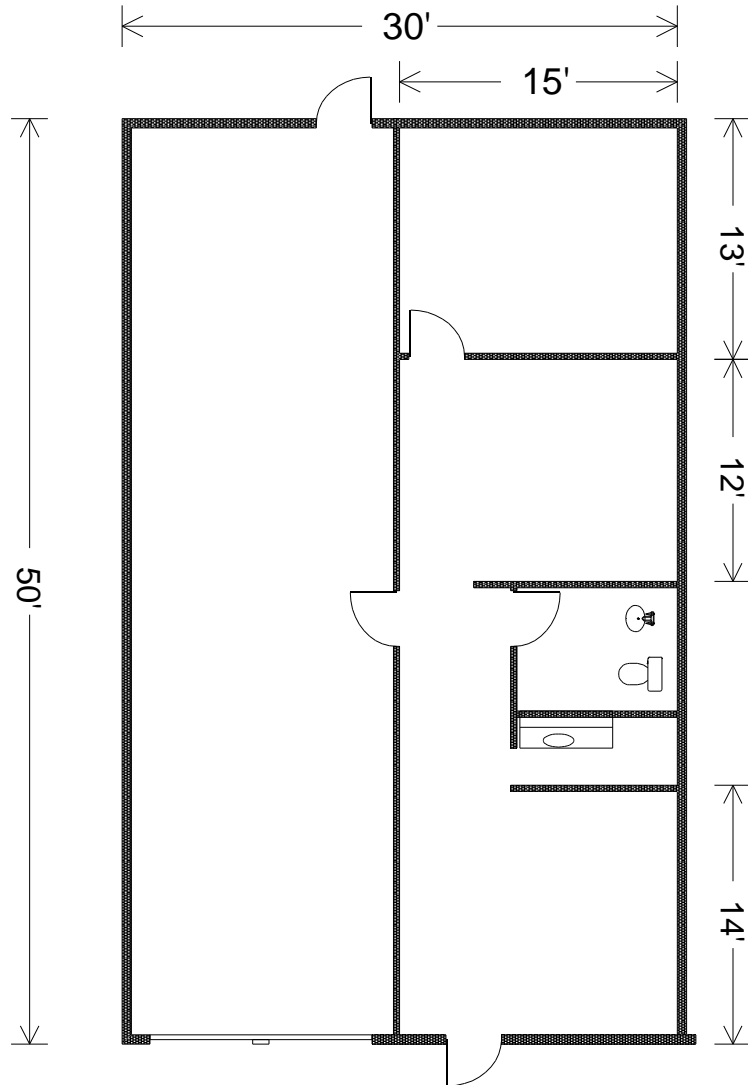

Telge Road

1500 SF Total Space

750 SF AC Office

750 SF Warehouse

200amp 120/208 3-phase Power