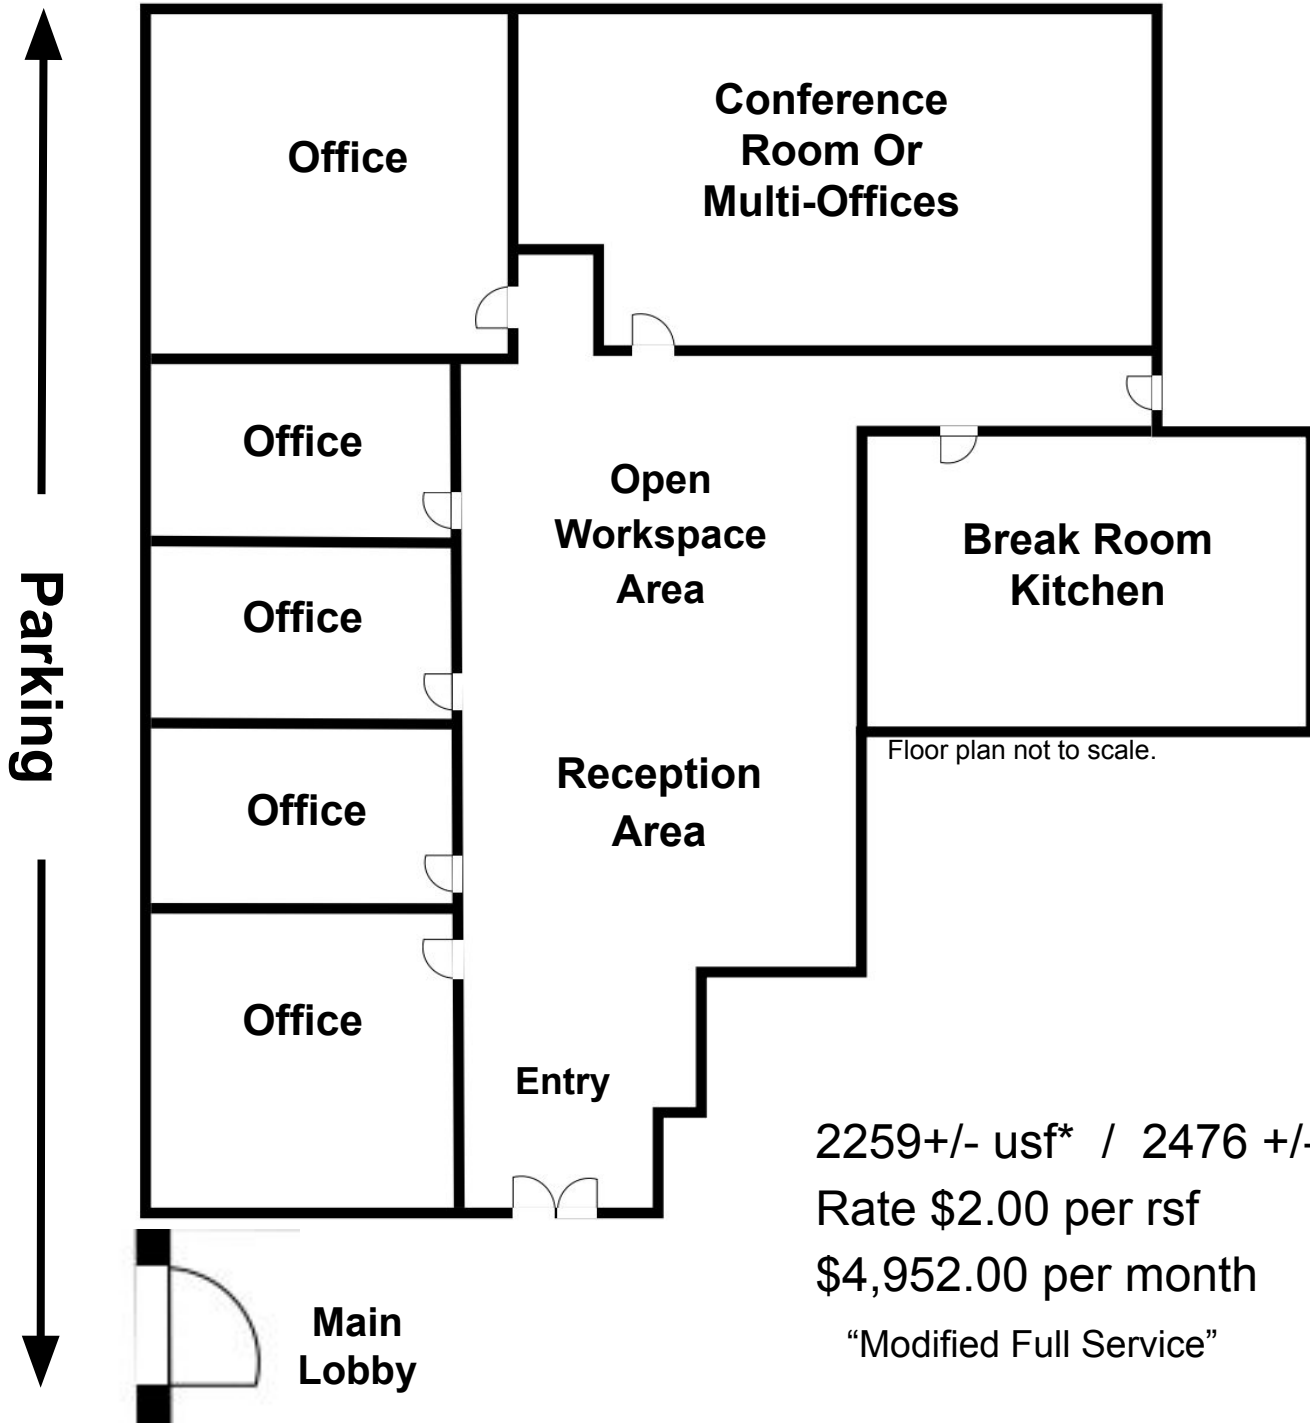

For Lease
1550 Airport Blvd, Suite 120
Santa Rosa, CA 95403

2259+/- usf* / 2476 +/- rsf*
Rate $2.00 per rsf
$4,952.00 per month
"Modified Full Service"

JOE PHEFFER, CCIM
Broker | Owner
CA DRE Licence No. 00763172

SOLID PROPERTIES
4795 B Old Redwood Hwy Santa Rosa, CA. 95403
Office: 707-526-7277 Cell: 707-481-1488
solidproperties@comcast.net solidpropertiesonline.com