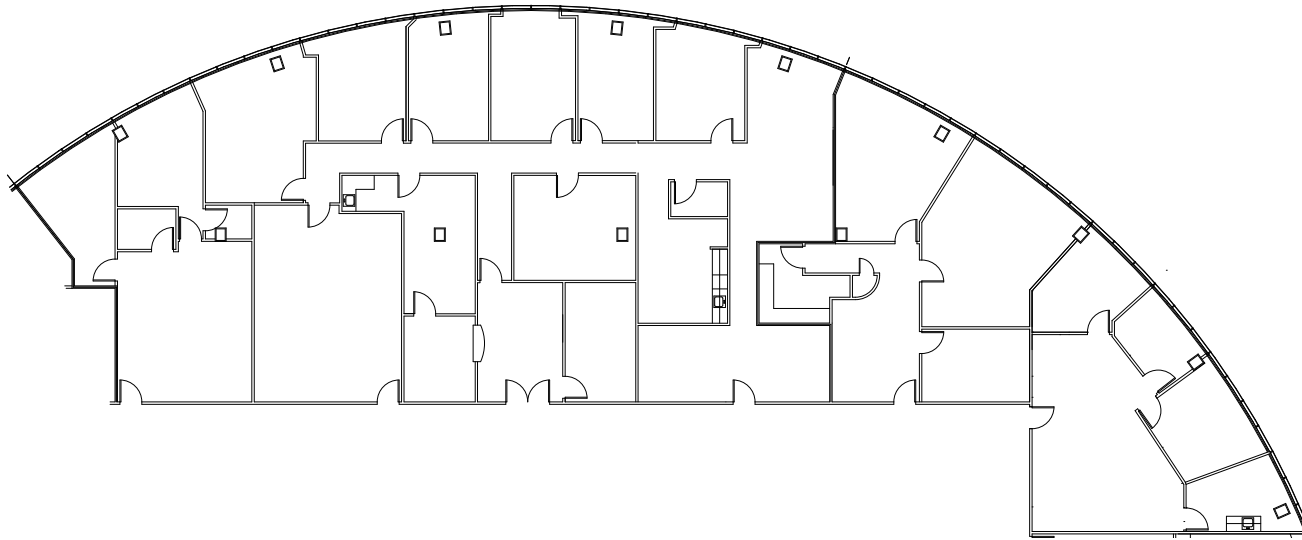

SUITE 400

SUITE 410

SUITE 415

8,711 RSF

COMBINED SPACE

FOR LEASING INFORMATION:

Matt Pruitt | Christian Canion | Harrison Biro
+1 713 425 5857