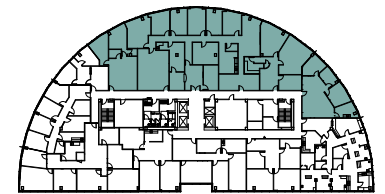

SUITE 400

SUITE 410

SUITE 415

8,711 RSF

COMBINED SPACE

FOR LEASING INFORMATION:

Matt Pruitt | Christian Canion | Harrison Biro
+1 713 425 5857