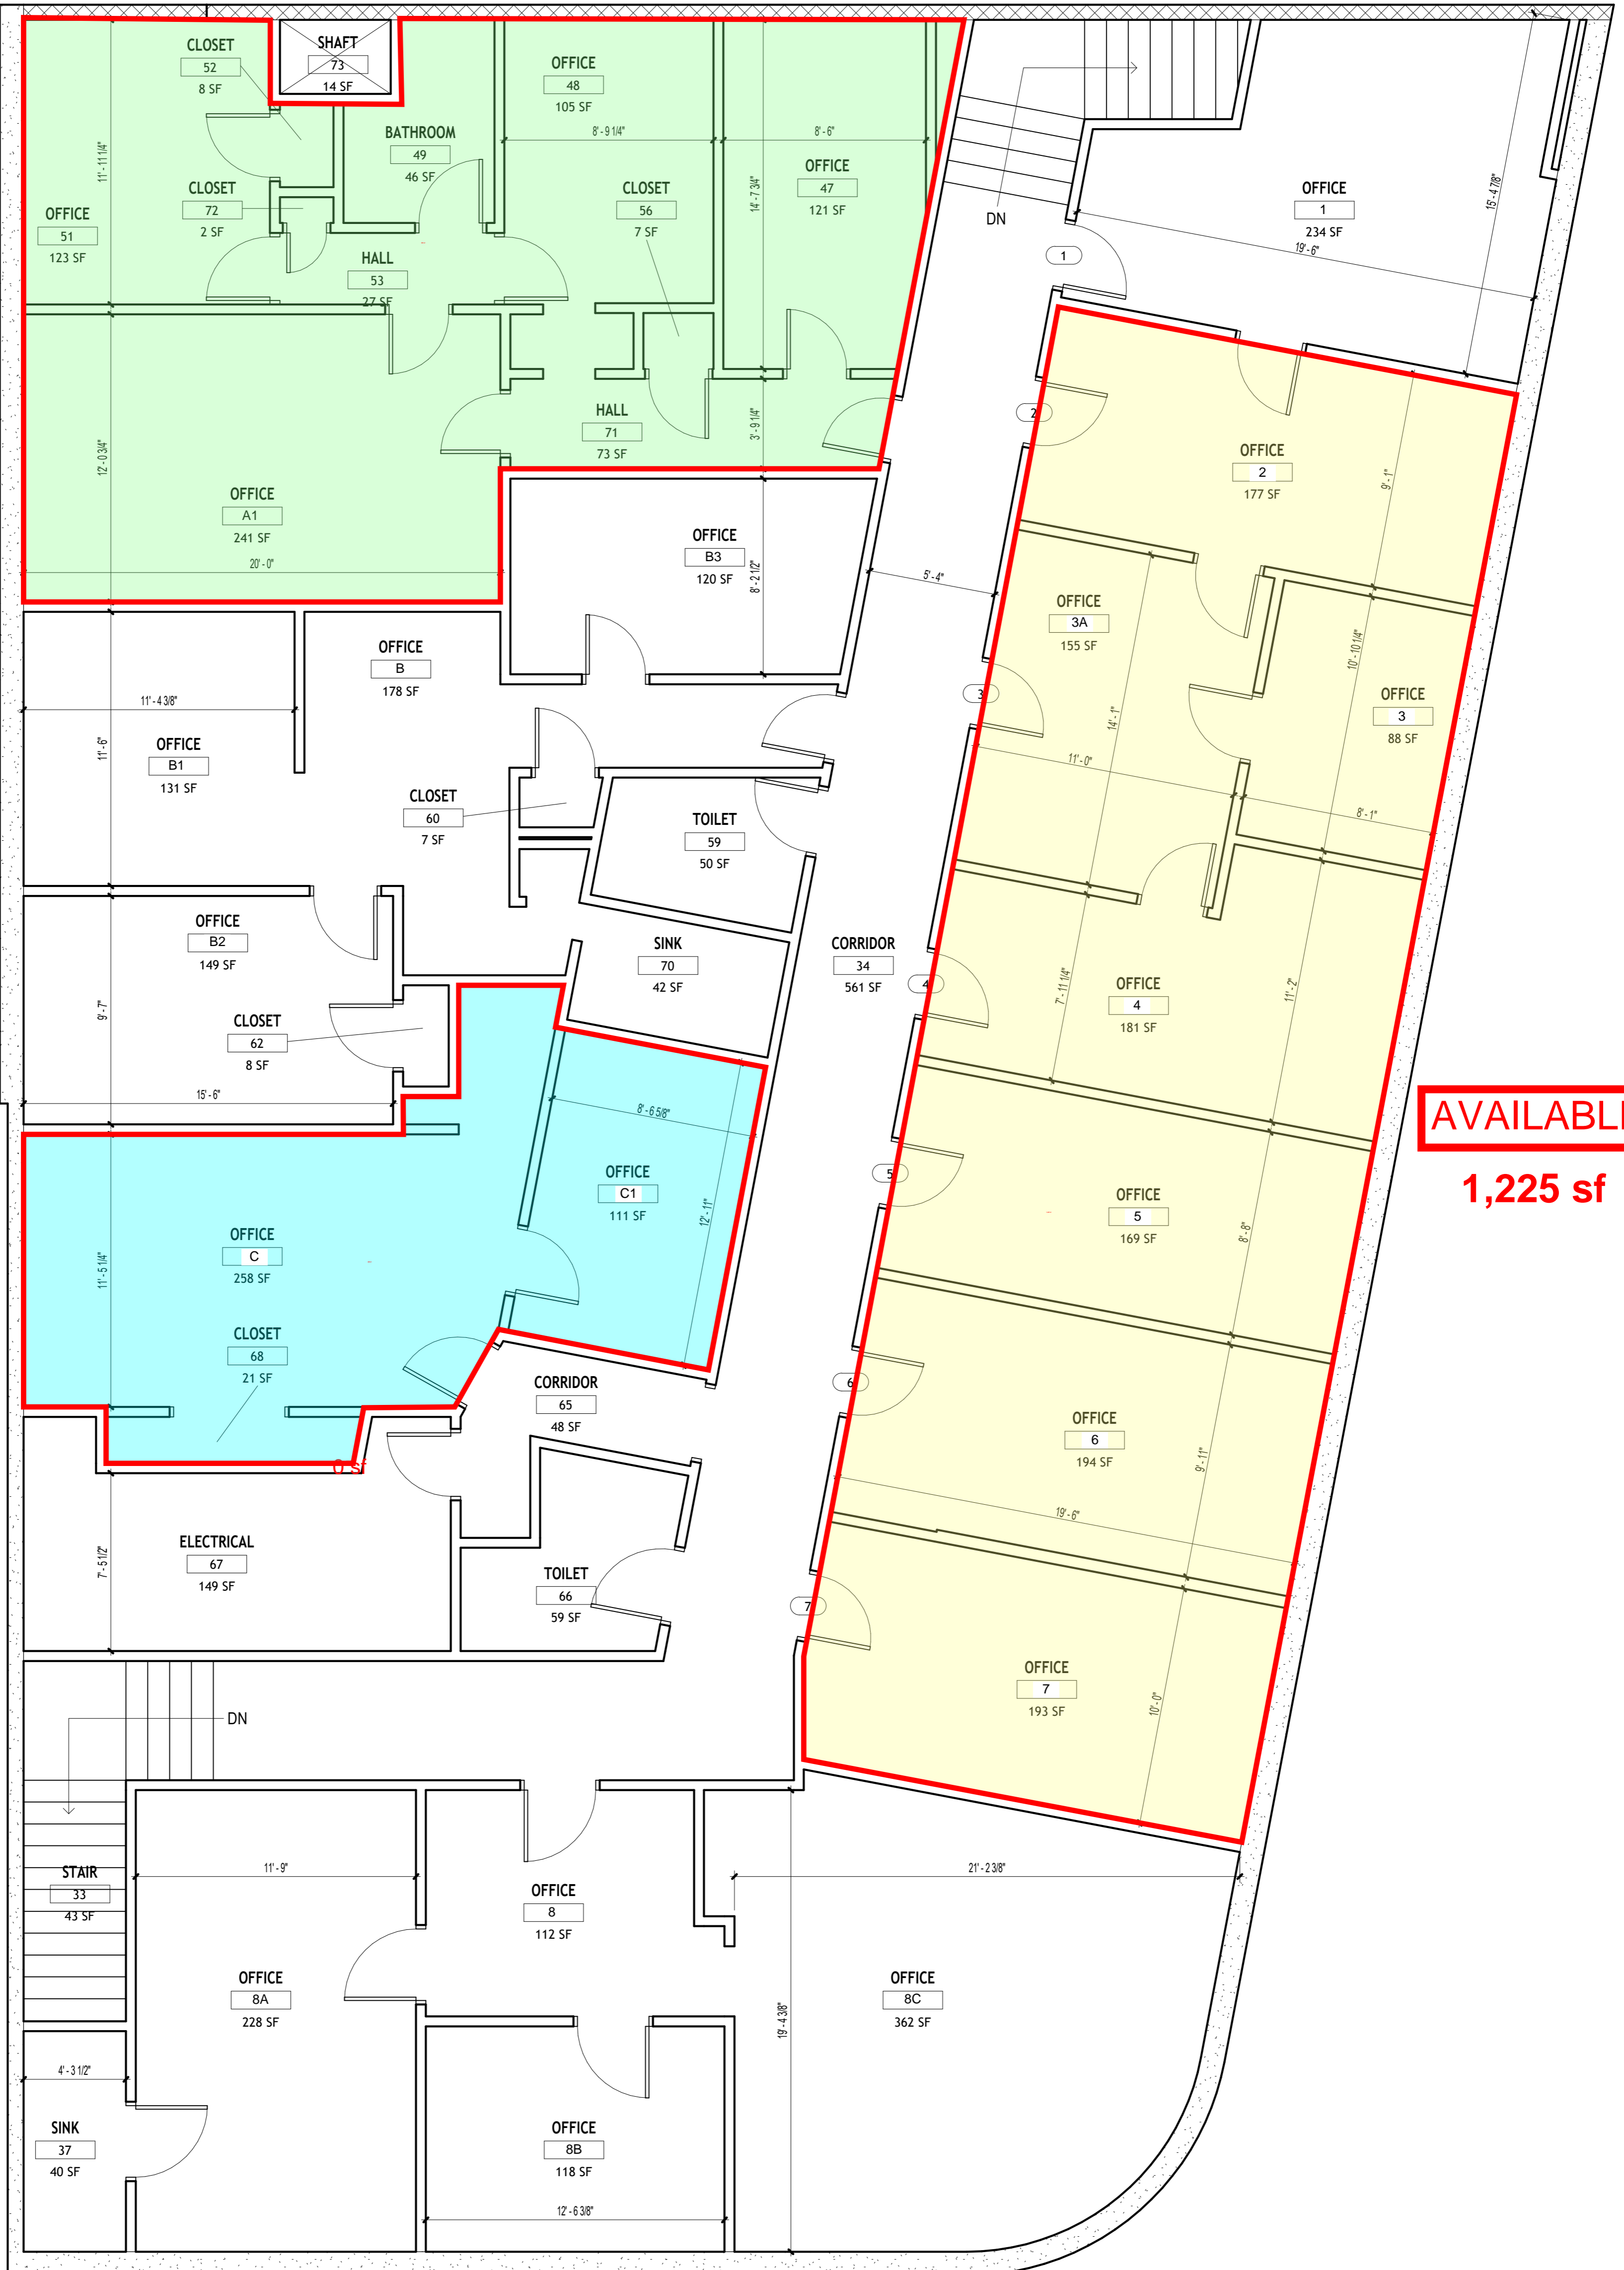

AVAILABLE

800 sf

AVAILABLE

410 sf

AVAILABLE

1,225 sf

Level 2 Floor Plan