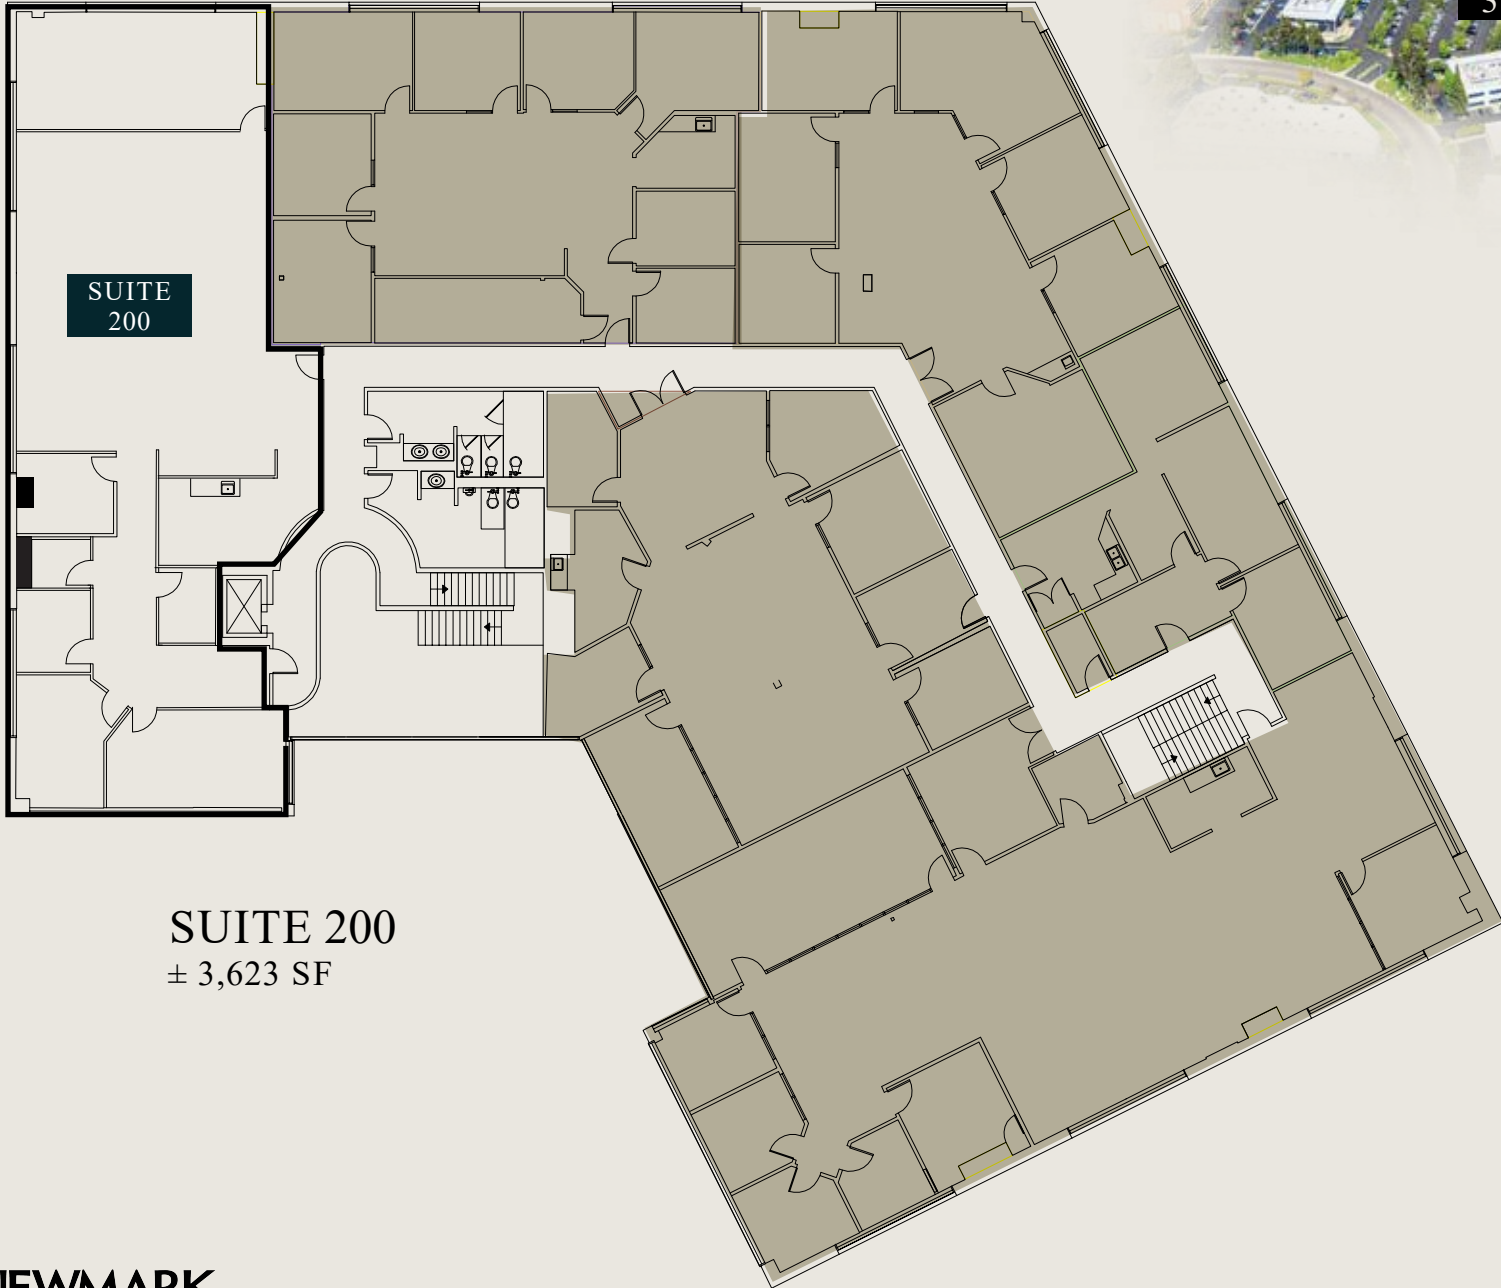

3 0 3 0 S A T U R N S T R E E T

SUITE  
200

SUITE 200  
± 3,623 SF

2ND FLOOR