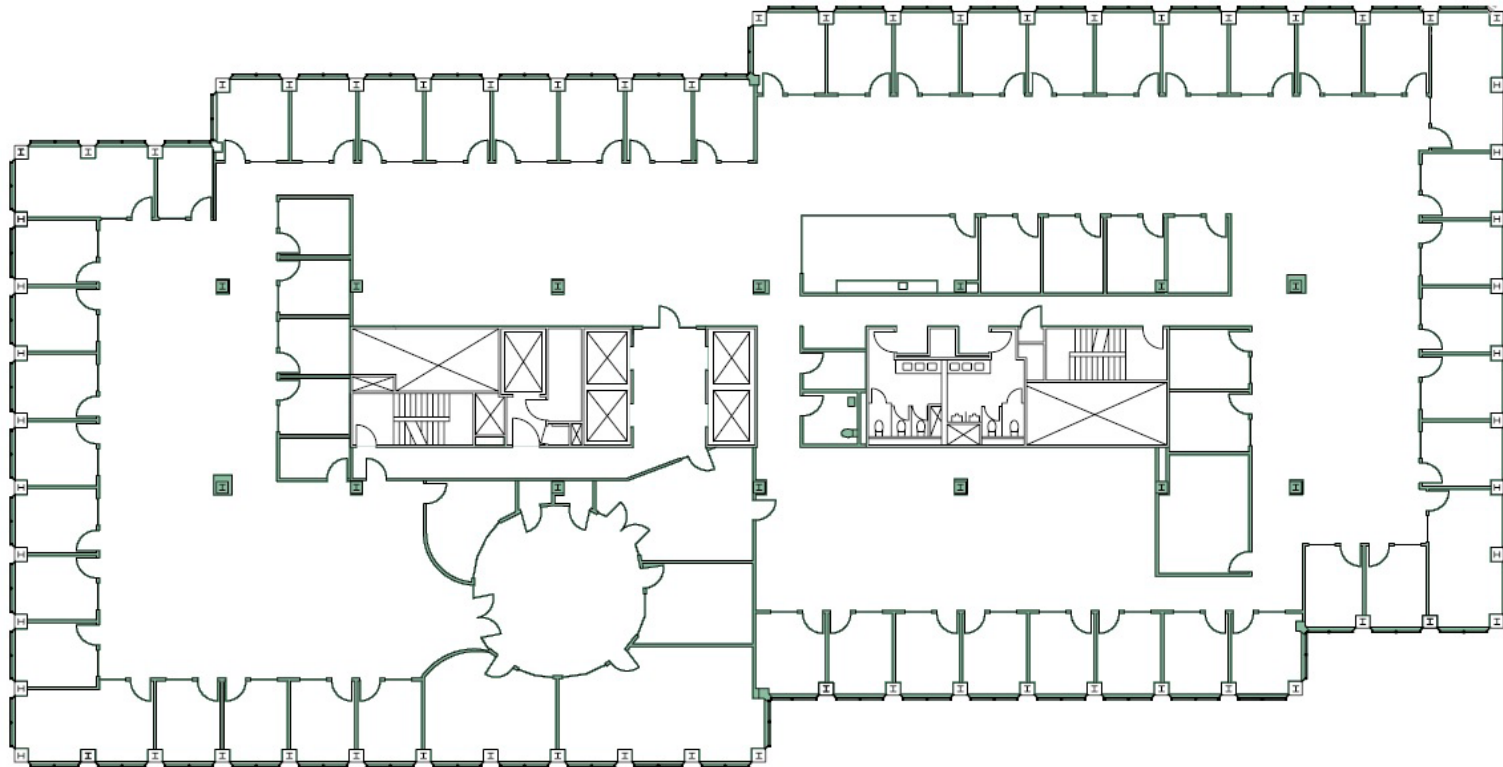

FLOOR PLAN

LEASE INFORMATION	
Building	Lloyd Center Tower
Address	825 NE Multnomah St
Floor	Fifteenth
Suite	1500
Total SF	23,563 RSF

JEFF FALCONER, SIOR

503-542-4346

jeff@capacitycommercial.com

MCCOY DOERRIE, SIOR