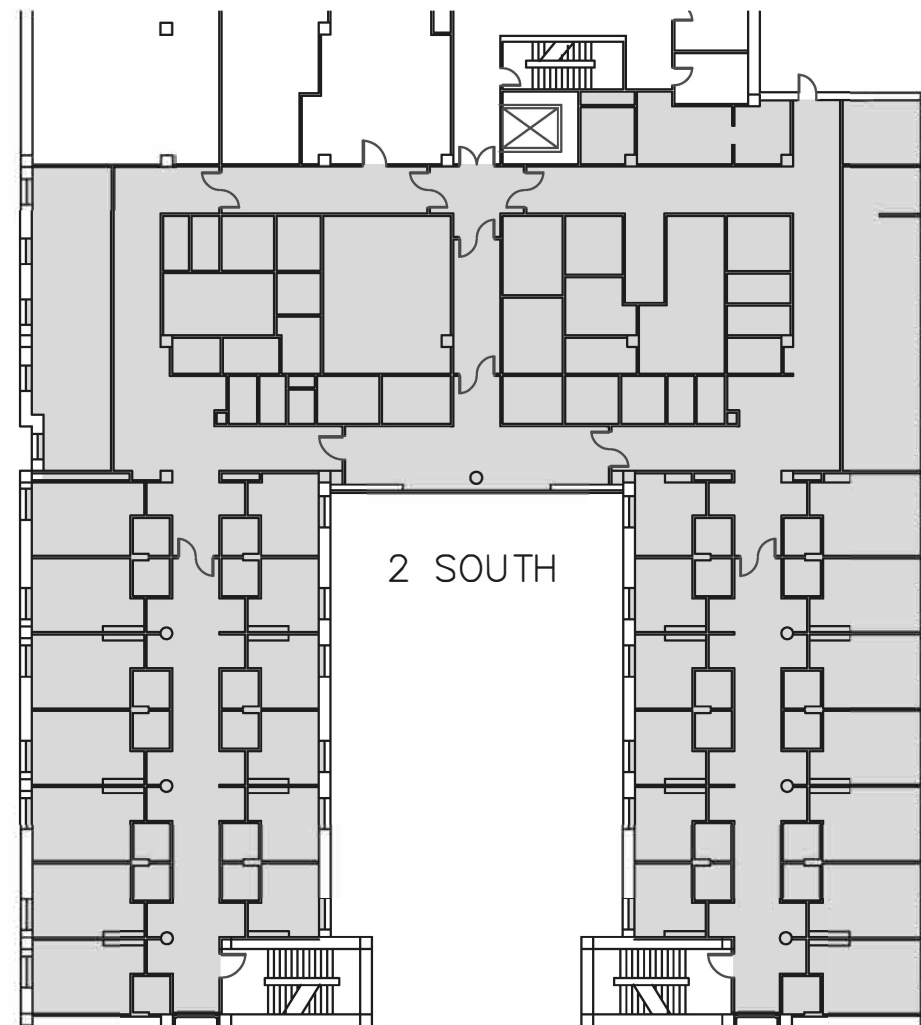

# Samaritan Center

5555 Conner Street  
#2210  
Detroit, MI 48213  
313.579.4400

2 SOUTH 17,451 USF 20,069 RSF

Building:

Main Building

Floor No.:

Second Floor

Scale:

1 / 32" = 1'-0"

Date:

06/27/2021