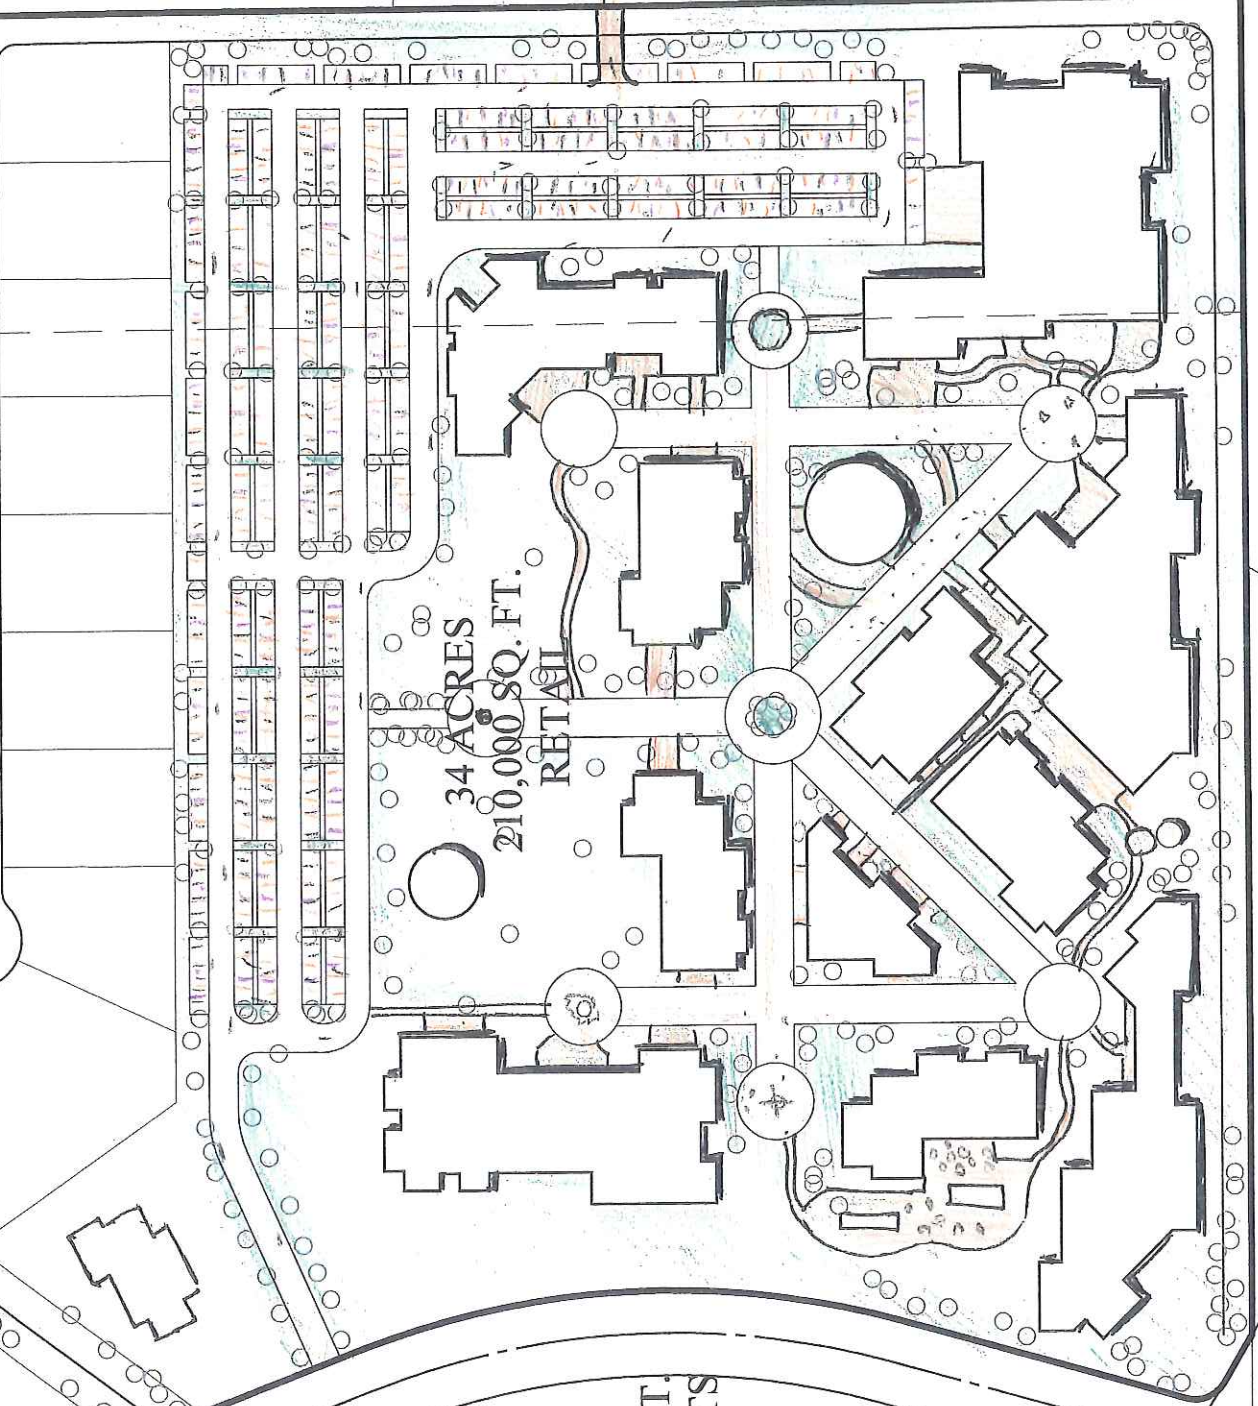

74 1/2 AC
RESIDENTIAL LOTS

34 ACRES
210,000 SQ. FT.
RETAIL

(2) 5,000 SQ. FT.
RESTAURANTS