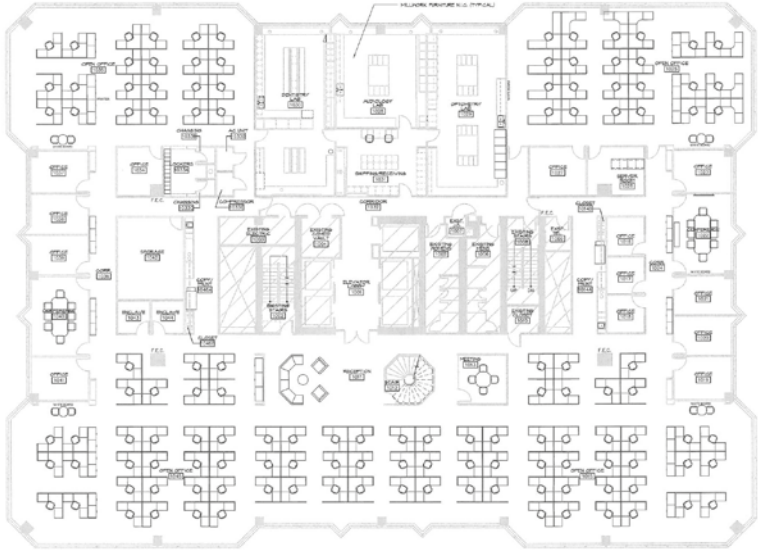

10TH FLOOR | 23,265 SF

9TH FLOOR | 23,265 SF

- Wide open floor plan
- Terrific window line

8TH FLOOR | 23,265 SF