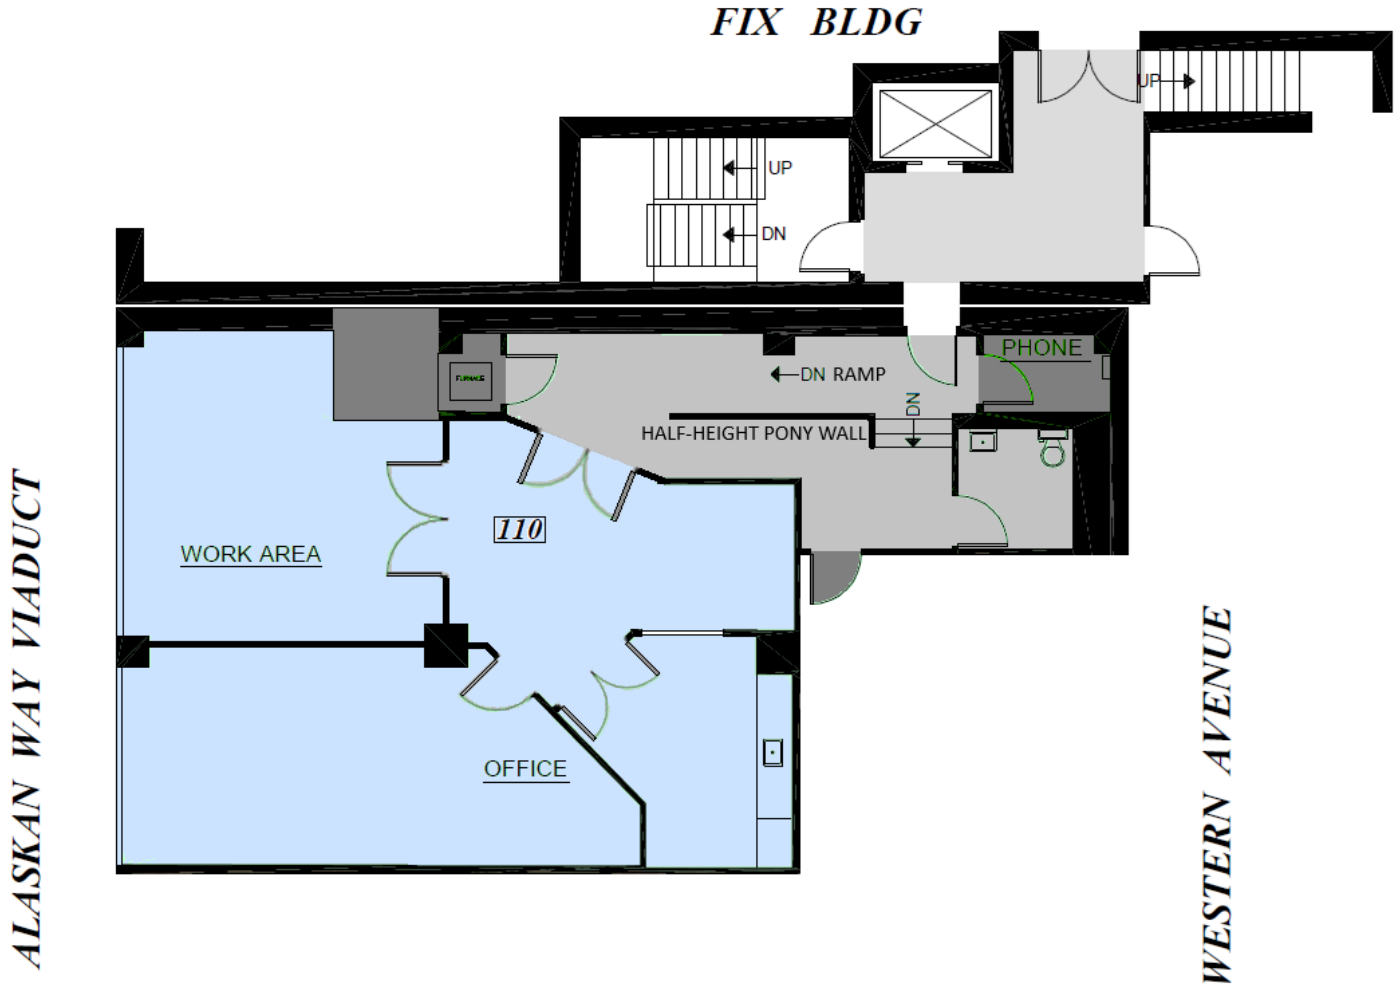

AVAILABLE SPACE – MADORE BUILDING

Suite 110. Office space depicted in blue, approximately 1,247 rentable square feet, featuring open workspace with abundant natural light, large private office, kitchenette, and access to restroom.

FLOOR PLAN

INTERIOR