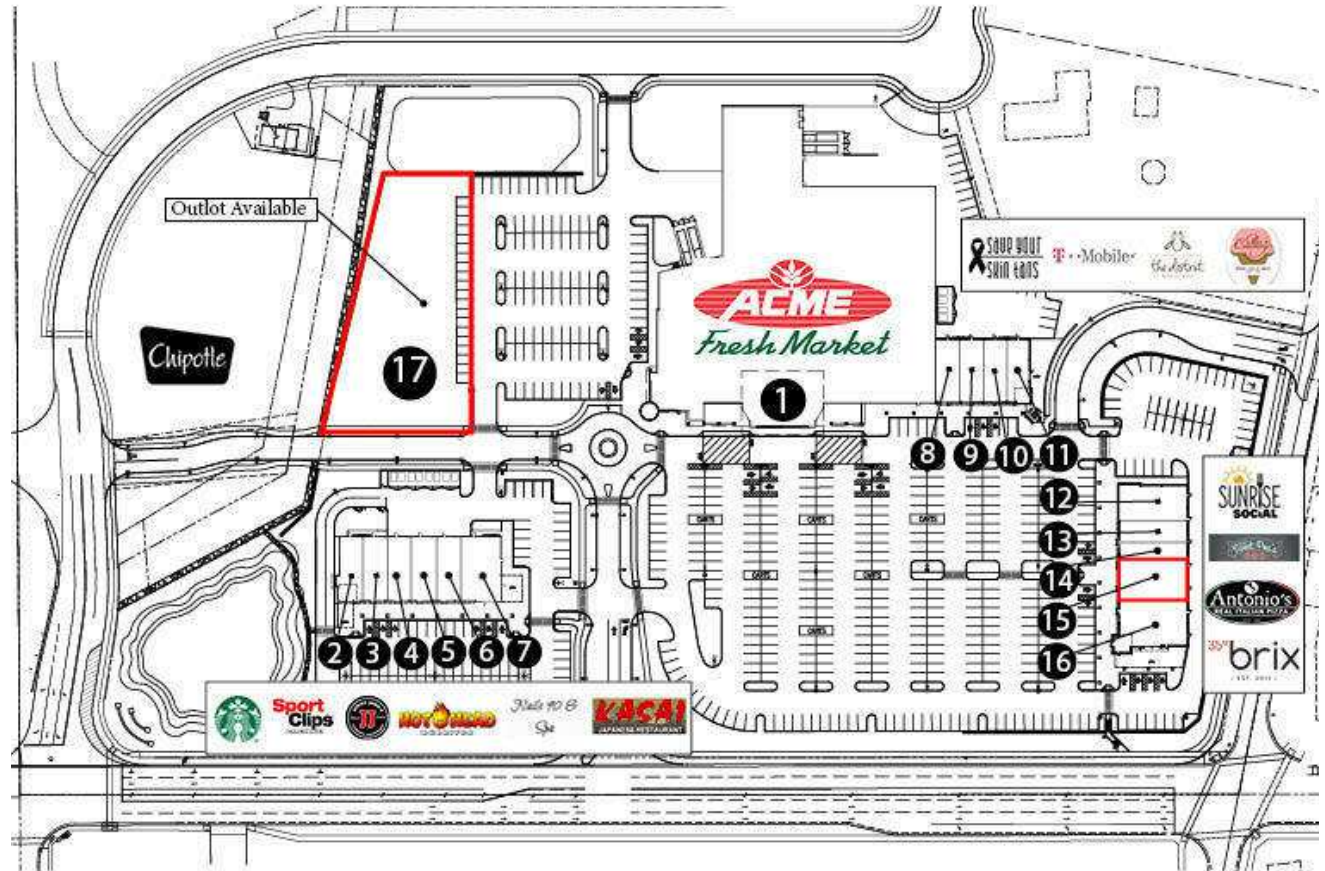

1,517 - 34,800 SF of Retail Space

Heritage Crossings - Grocery Anchored Shopping Center

3875 Massillon Road | Green, OH | 44685

Dan McCall
330.344.9136
dmccall@albrechtinc.com

ALBRECHT
INCORPORATED

17 S. MAIN STREET, AKRON, OH 44308 | 330.376.6611 | ALBRECHTINC.COM

1,517 - 3,035 SF Available

Heritage Crossings - Grocery Anchored Shopping Center

3875 Massillon Road | Green, OH | 44685

TENANT NAME	UNIT NUMBER	UNIT SIZE (SF)
Acme Fresh Market	1	75,544
Starbucks	2	1,923
Sport Clips	3	1,350
Jimmy John's Gourmet Sandwiches	4	1,629
Nails 90	5	2,103
Hot Head Burritos	6	2,581
Kasai Japanese Restaurant	7	2,882
Suites Of Green	8	1,992
T-Mobile	9	1,748
Real Estate Office	10	1,600
Pav's Creamery	11	1,800
Sunrise Social	12	2,500
Sweet Peas Baby Boutique	13	1,800
Antonio's Pizza	14	1,622
Available	15	3,035
35 Brix	16	4,600
AVAILABLE (Outlot)	17	

1,517 - 3,035 SF Available

Heritage Crossings - Grocery Anchored Shopping Center

3875 Massillon Road | Green, OH | 44685

1,517 - 3,035 SF Available

Heritage Crossings - Grocery Anchored Shopping Center

3875 Massillon Road | Green, OH | 44685

1,517 - 3,035 SF Available

Heritage Crossings - Grocery Anchored Shopping Center

3875 Massillon Road | Green, OH | 44685

	1 MILE	3 MILES	5 MILES
Total households	810	8,383	25,267
Total persons per hh	2.6	2.6	2.6
Average hh income	\$78,552	\$78,776	\$75,745
Average house value	\$195,908	\$197,063	\$197,749