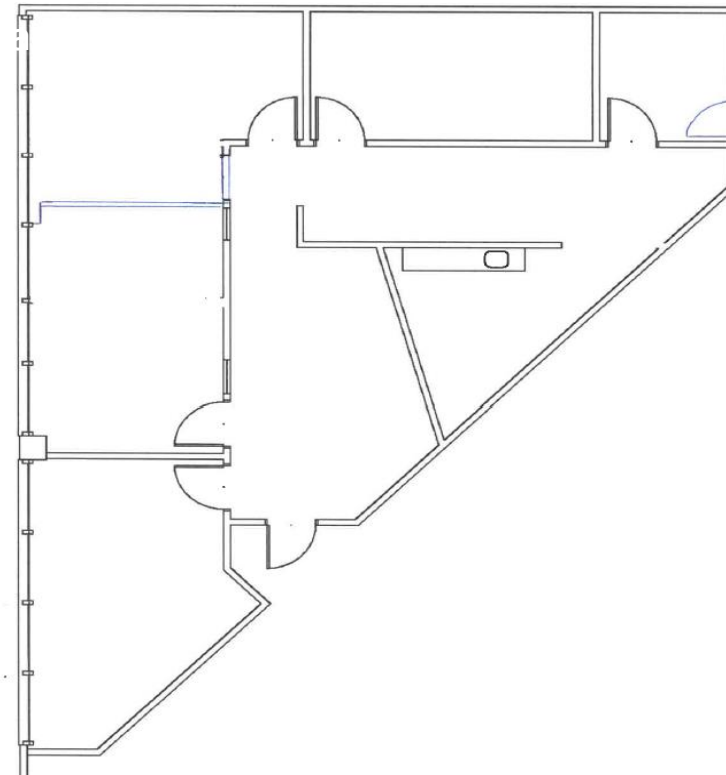

850 Central Parkway E., Suite 230

PARK CENTRE OFFICE PARK

Plano, Texas

± 1,600 RSF

For Additional Information, Contact:

Bill Rudd bill@haggardgroup.com
972.422.4515

 **HAGGARD**
PROPERTY GROUP, LTD.

No warranty or representation, express or implied, is made as to the accuracy of the information contained herein, and same is submitted subject to errors, omissions, change of price, rental or other conditions, withdrawal without notice, and to any special listing conditions, imposed by our principals or members.