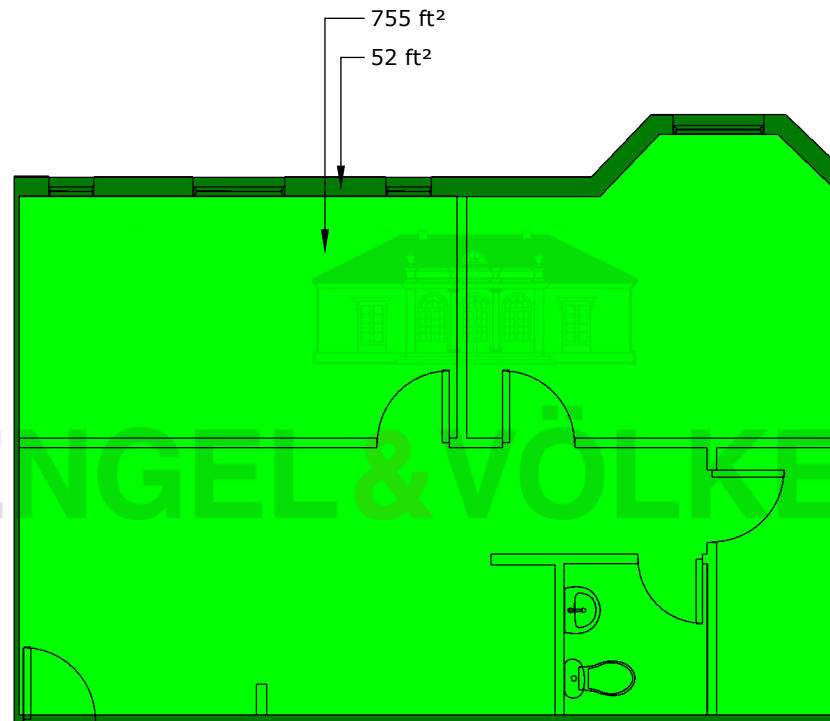

1465 S Ft Harrison

Clearwater, FL 33756

FEET

5'

10'

20'

SCALE: 1' = 1/8"

Unit 205

FloorPlanNinja.com

1465 S Ft Harrison

Clearwater, FL 33756

FEET

5'

10'

20'

SCALE: 1' = 1/8"

Unit 205

FloorPlanNinja.com