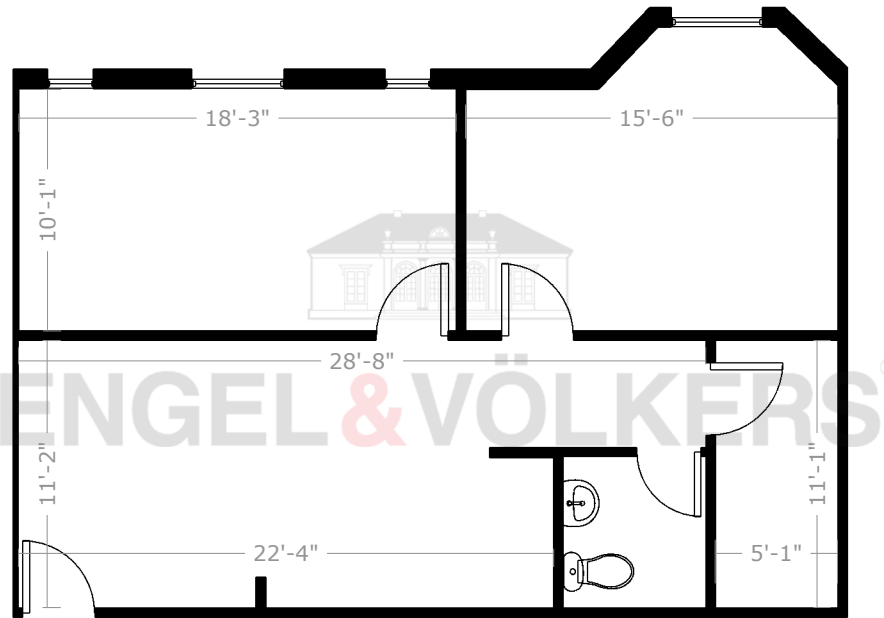

1465 S Ft Harrison

Clearwater, FL 33756

FEET

5'

10'

20'

SCALE: 1' = 1/8"

Unit 205

FloorPlanNinja.com

1465 S Ft Harrison

Clearwater, FL 33756

FEET

5'

10'

20'

SCALE: 1' = 1/8"