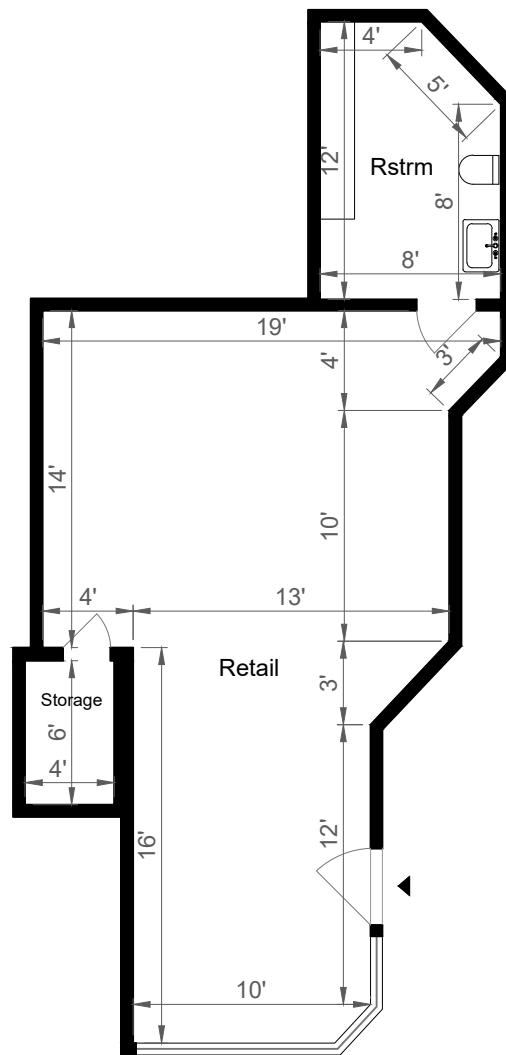

548 CASTRO STREET

SAN FRANCISCO, CA 94114

Estimated Total Square Footage: 565 SQ FT

Calculated from outside face of exterior walls and center line of demising walls.

FLOOR PLAN