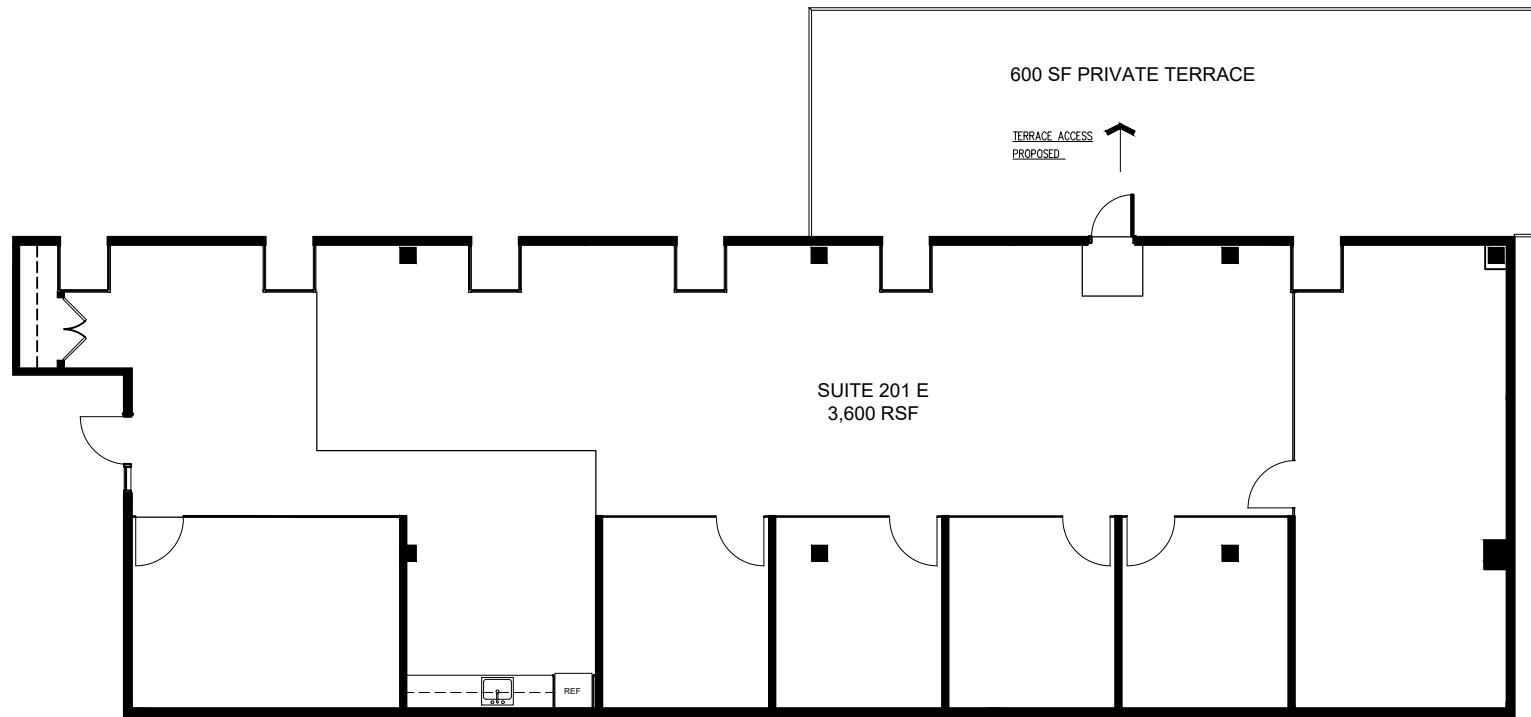

SONO 50

CAPITAL EQUITIES GROUP

50 WASHINGTON ST, NORWALK
SUITE 201 E 2ND FLOOR

Scale: 3/32"=1'-0"