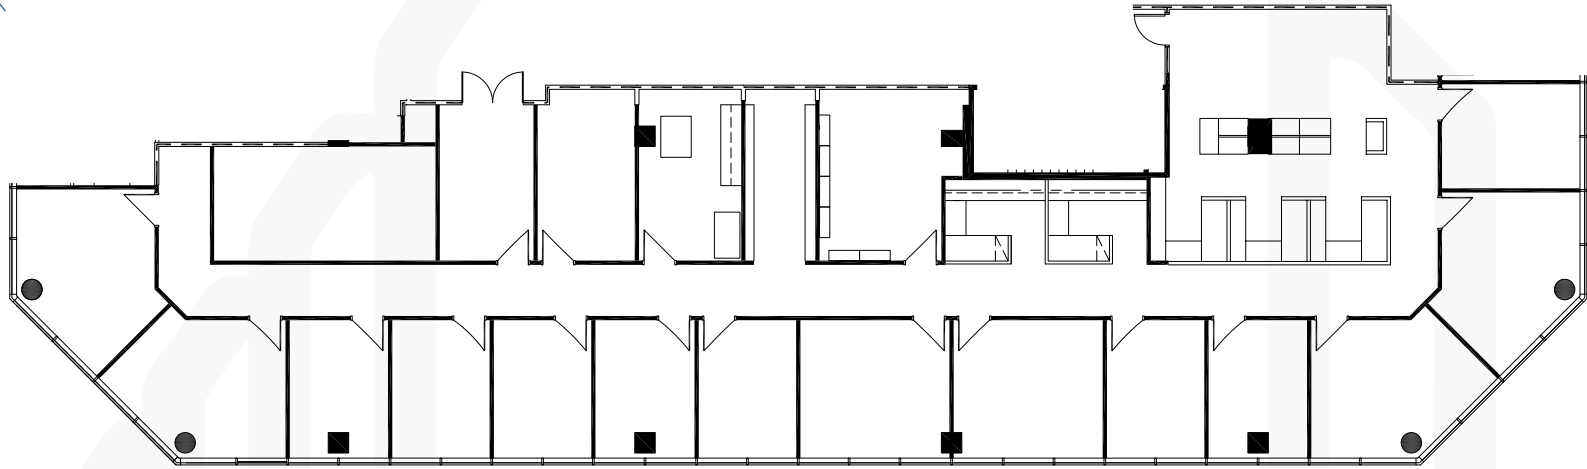

SUITE 1810 | ±4,943 SF
2800 N CENTRAL AVENUE | PHOENIX, AZ 85004

LEE & ASSOCIATES
COMMERCIAL REAL ESTATE SERVICES

BILL BLAKE
bblake@leearizona.com
D: 602.954.3761

COLTON TRAUTER
ctrauter@leearizona.com
D: 602.474.9503