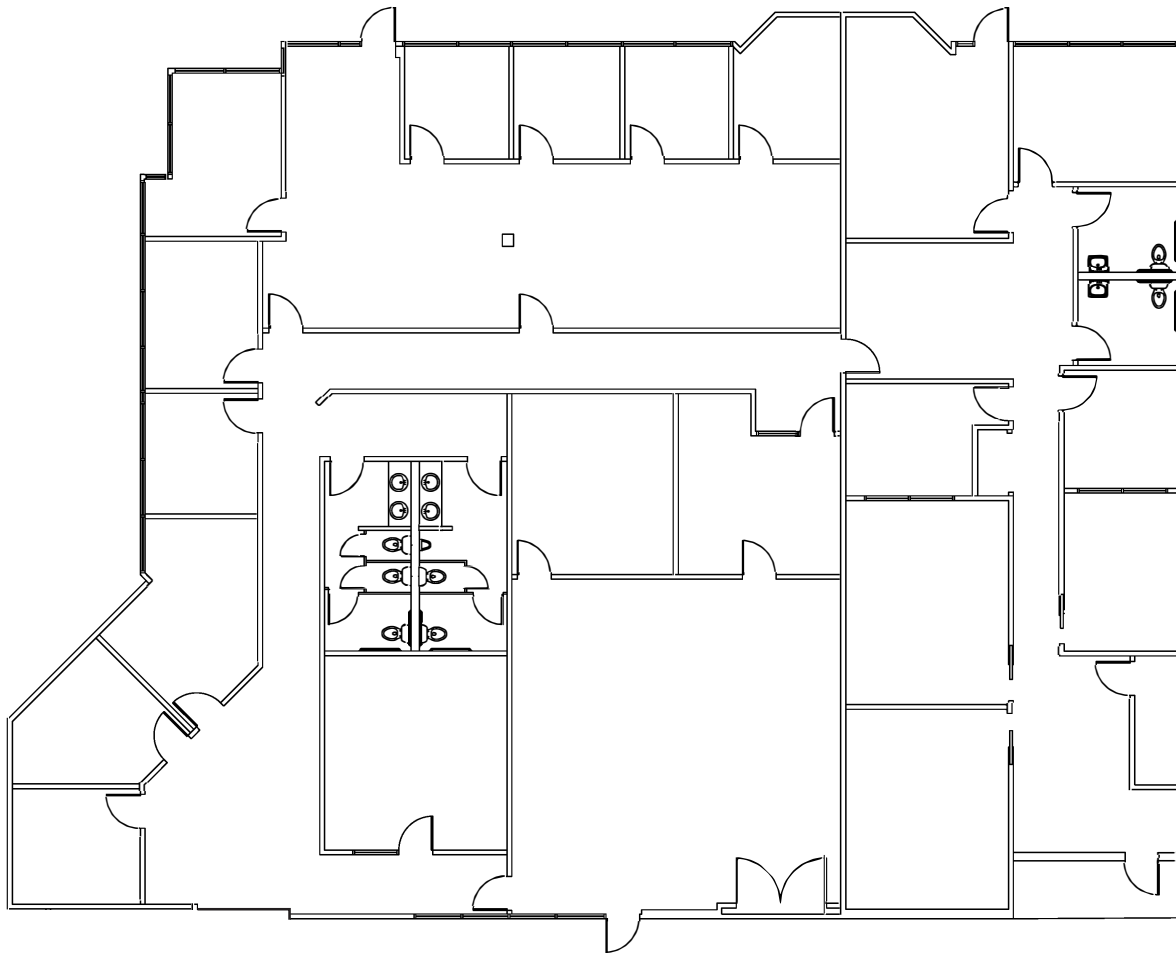

Commerce Park North

15621 Blue Ash Dr., Houston, TX 77090 | Suite 150A

Suite 150A: ±9,011 SF

ABRAHAM RICHARDSON
abraham.richardson@streamrealty.com
713.364.2718

MEG ZSCHAPPEL
meg.zschappel@streamrealty.com
832.316.1053

ZACHARY YOUNG
zachary.young@streamrealty.com
504.342.8231