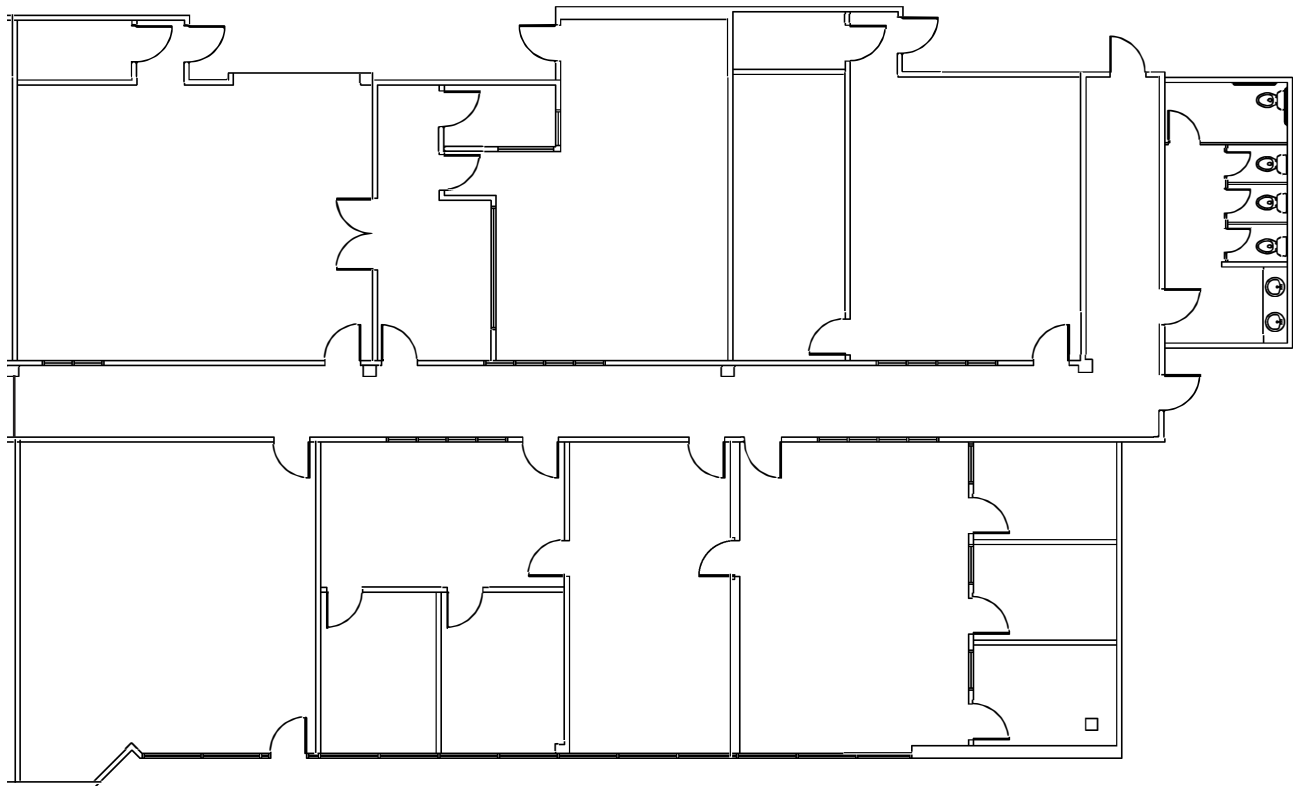

Commerce Park North

15621 Blue Ash Dr., Houston, TX 77090 | Suite 150C

Suite 150C: ±8,343 SF

ABRAHAM RICHARDSON
abraham.richardson@streamrealty.com
713.364.2718

MEG ZSCHAPPEL
meg.zschappel@streamrealty.com
832.316.1053

ZACHARY YOUNG
zachary.young@streamrealty.com
504.342.8231