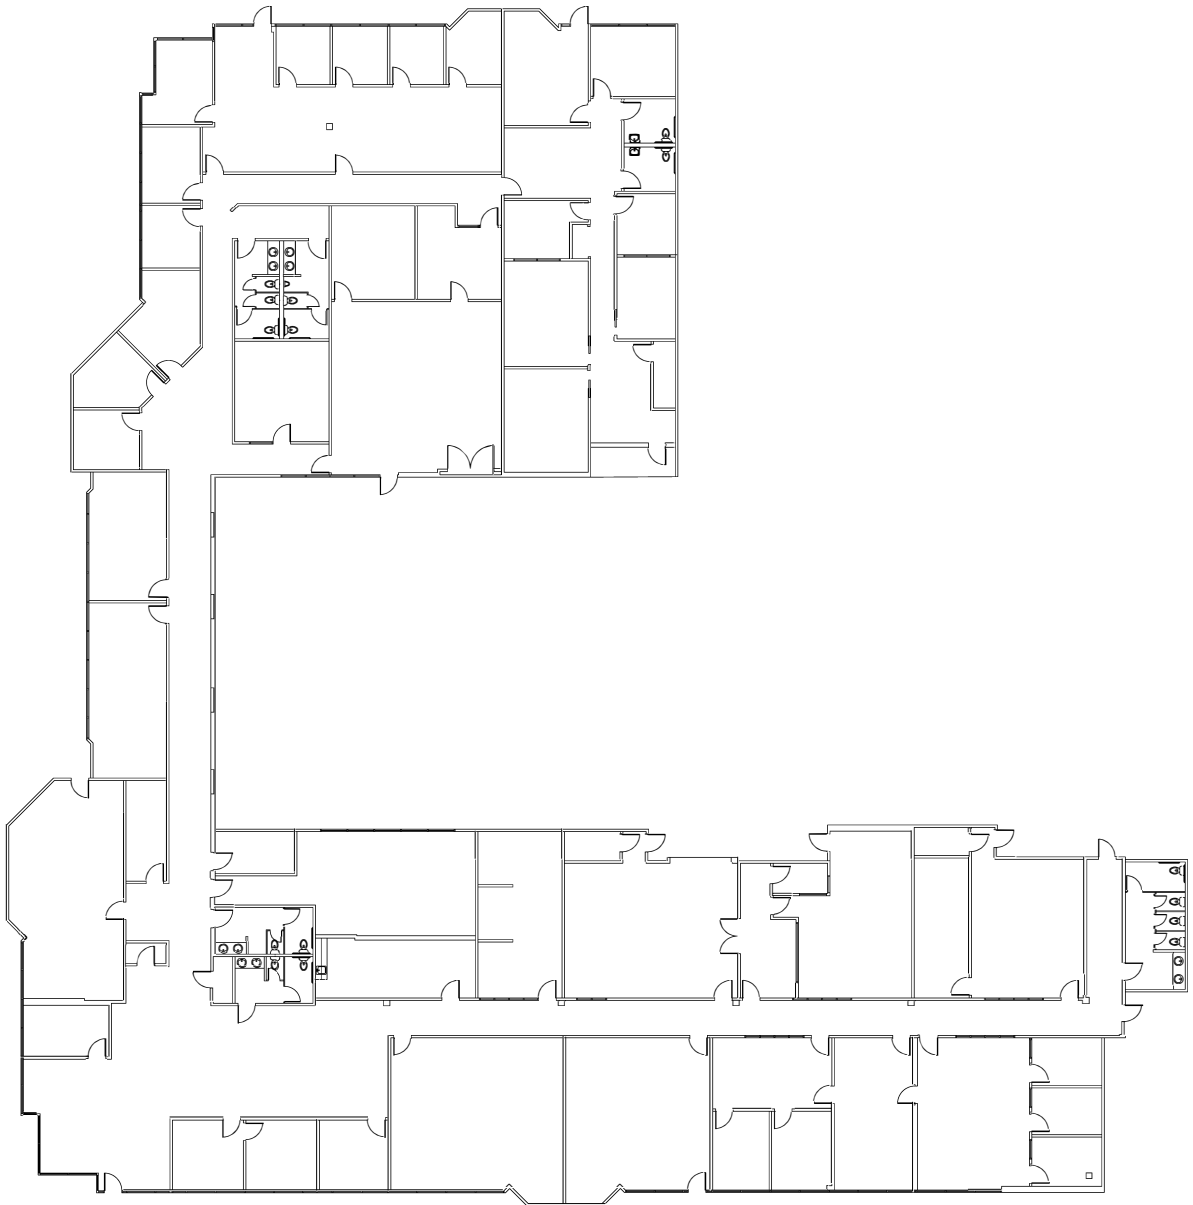

Commerce Park North

15621 Blue Ash Dr., Houston, TX 77090 | Suite 150

ABRAHAM RICHARDSON
abraham.richardson@streamrealty.com
713.364.2718

MEG ZSCHAPPEL
meg.zschappel@streamrealty.com
832.316.1053

ZACHARY YOUNG
zachary.young@streamrealty.com
504.342.8231