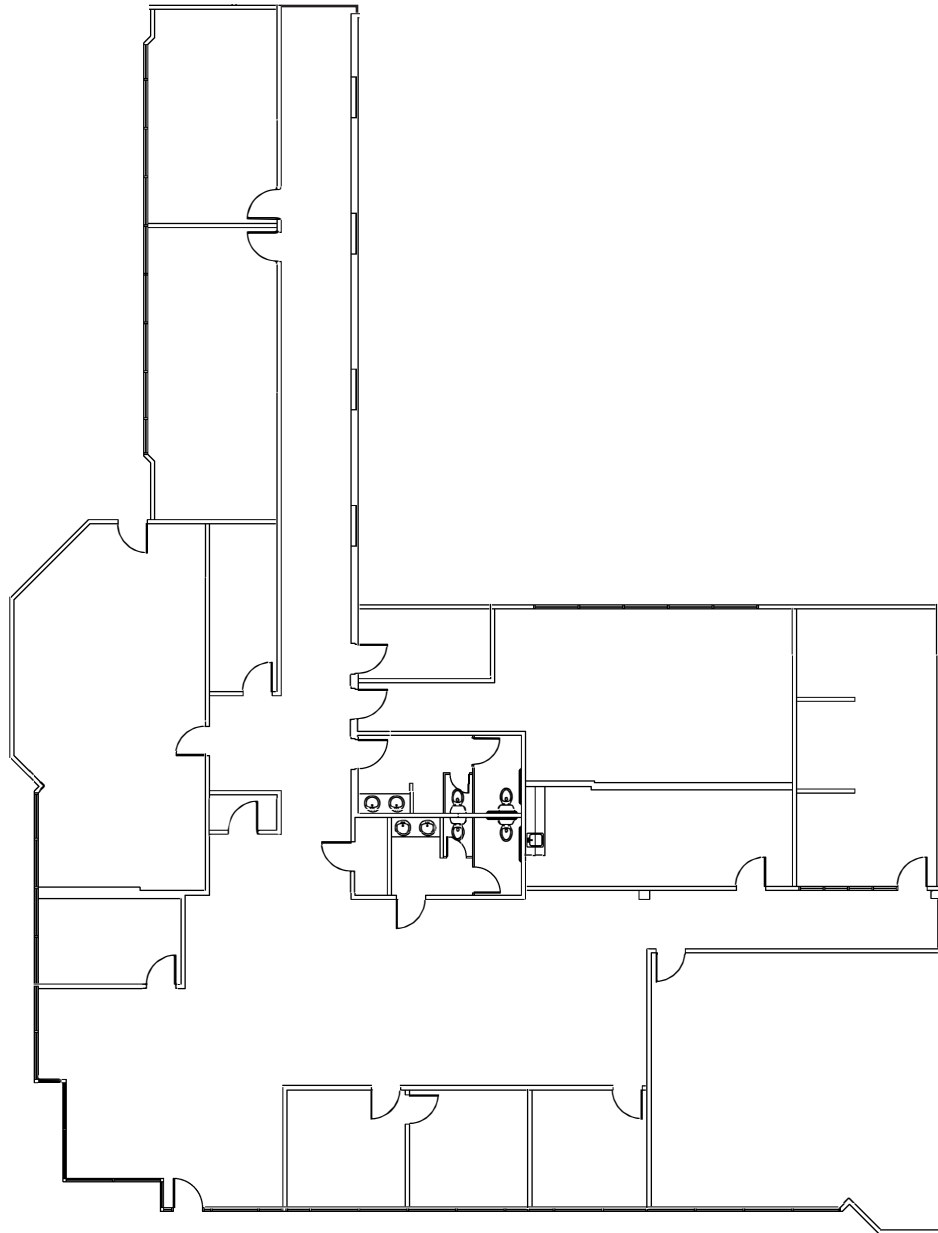

Commerce Park North

15621 Blue Ash Dr., Houston, TX 77090 | Suite 150B

Suite 150B: ±6,587 SF

ABRAHAM RICHARDSON
abraham.richardson@streamrealty.com
713.364.2718

MEG ZSCHAPPEL
meg.zschappel@streamrealty.com
832.316.1053

ZACHARY YOUNG
zachary.young@streamrealty.com
504.342.8231