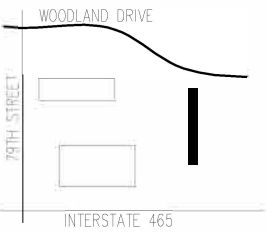

DATE: SEPT 20, 2018

FLOOR - 3