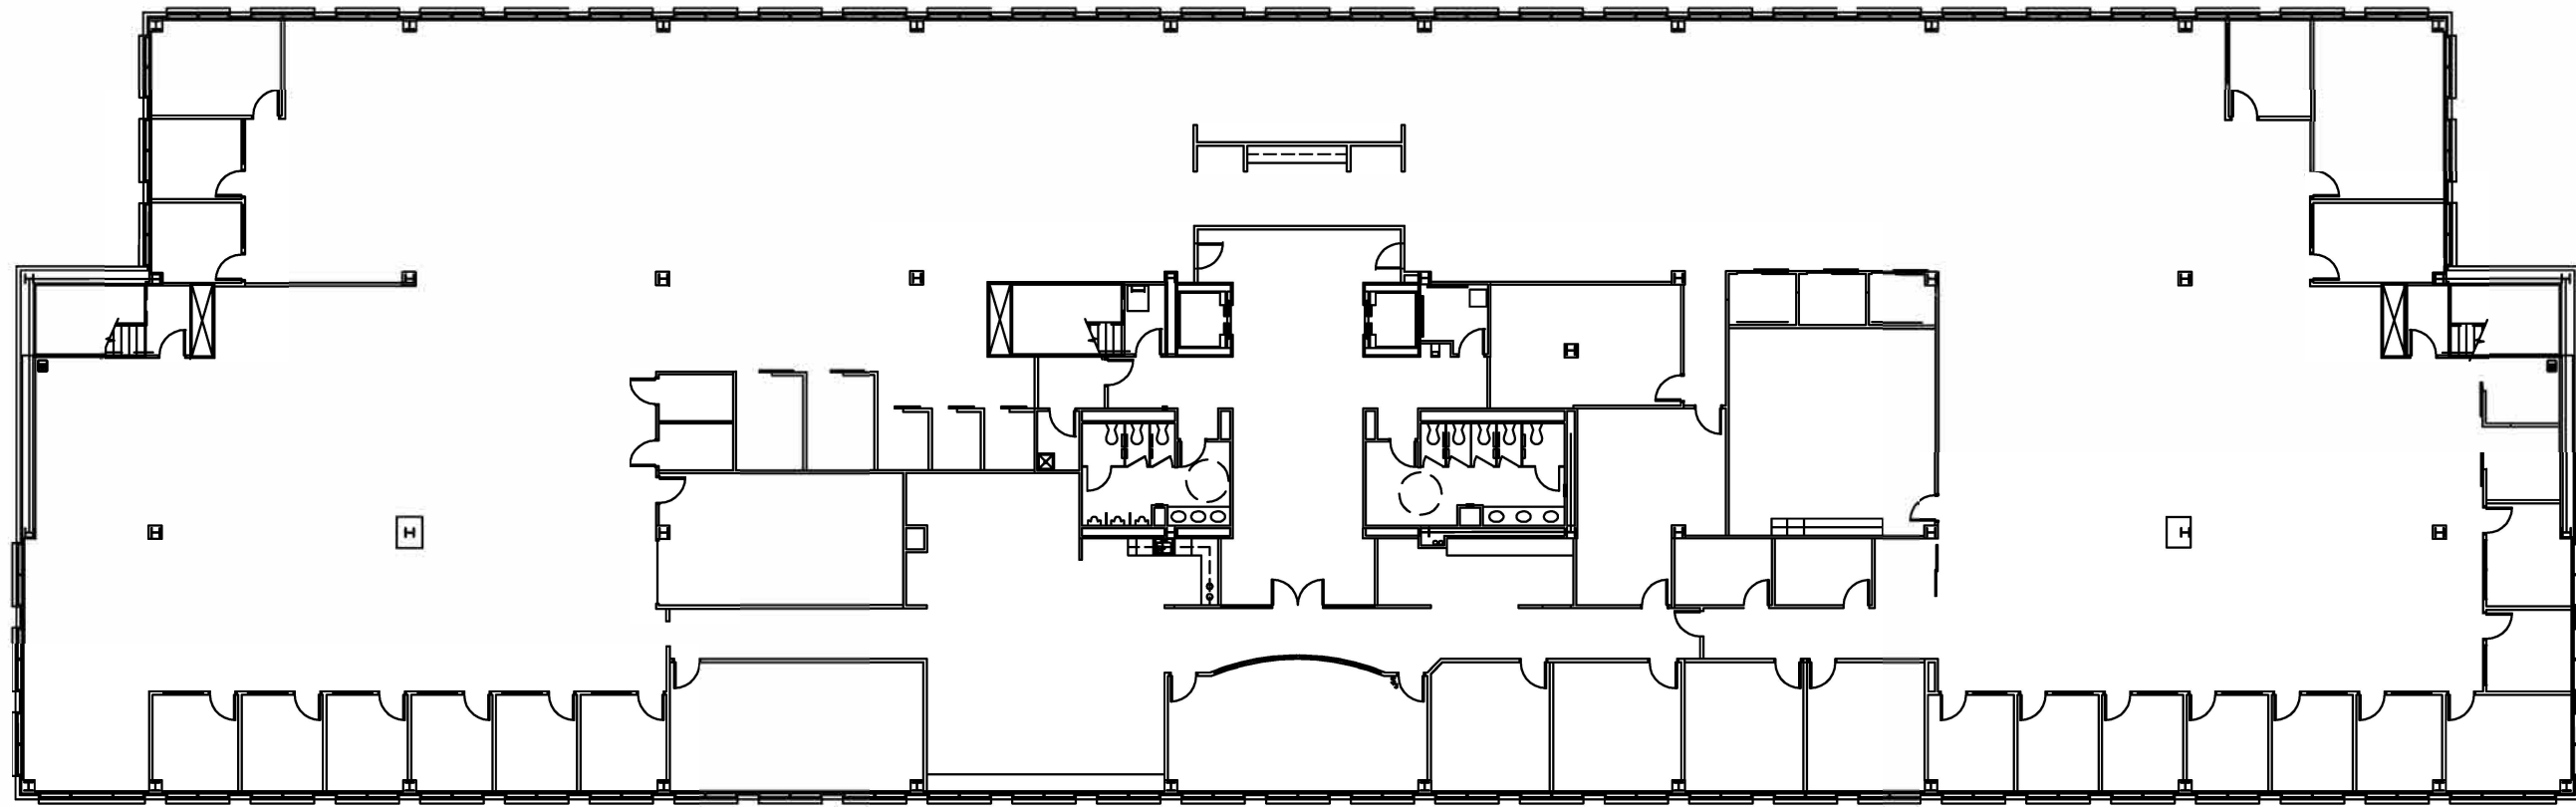

CLICK HERE FOR A VIRTUAL TOUR

SUITE 300  
AVAILABLE  
27,407 RSF

WOODLAND CORPORATE PARK I - THIRD FLOOR

Designations, Inc.

10440 Sugar Ridge Way  
Indianapolis, Indiana 46237  
phone: (317) 796-3977

WOODLAND  
CORPORATE  
PARK I