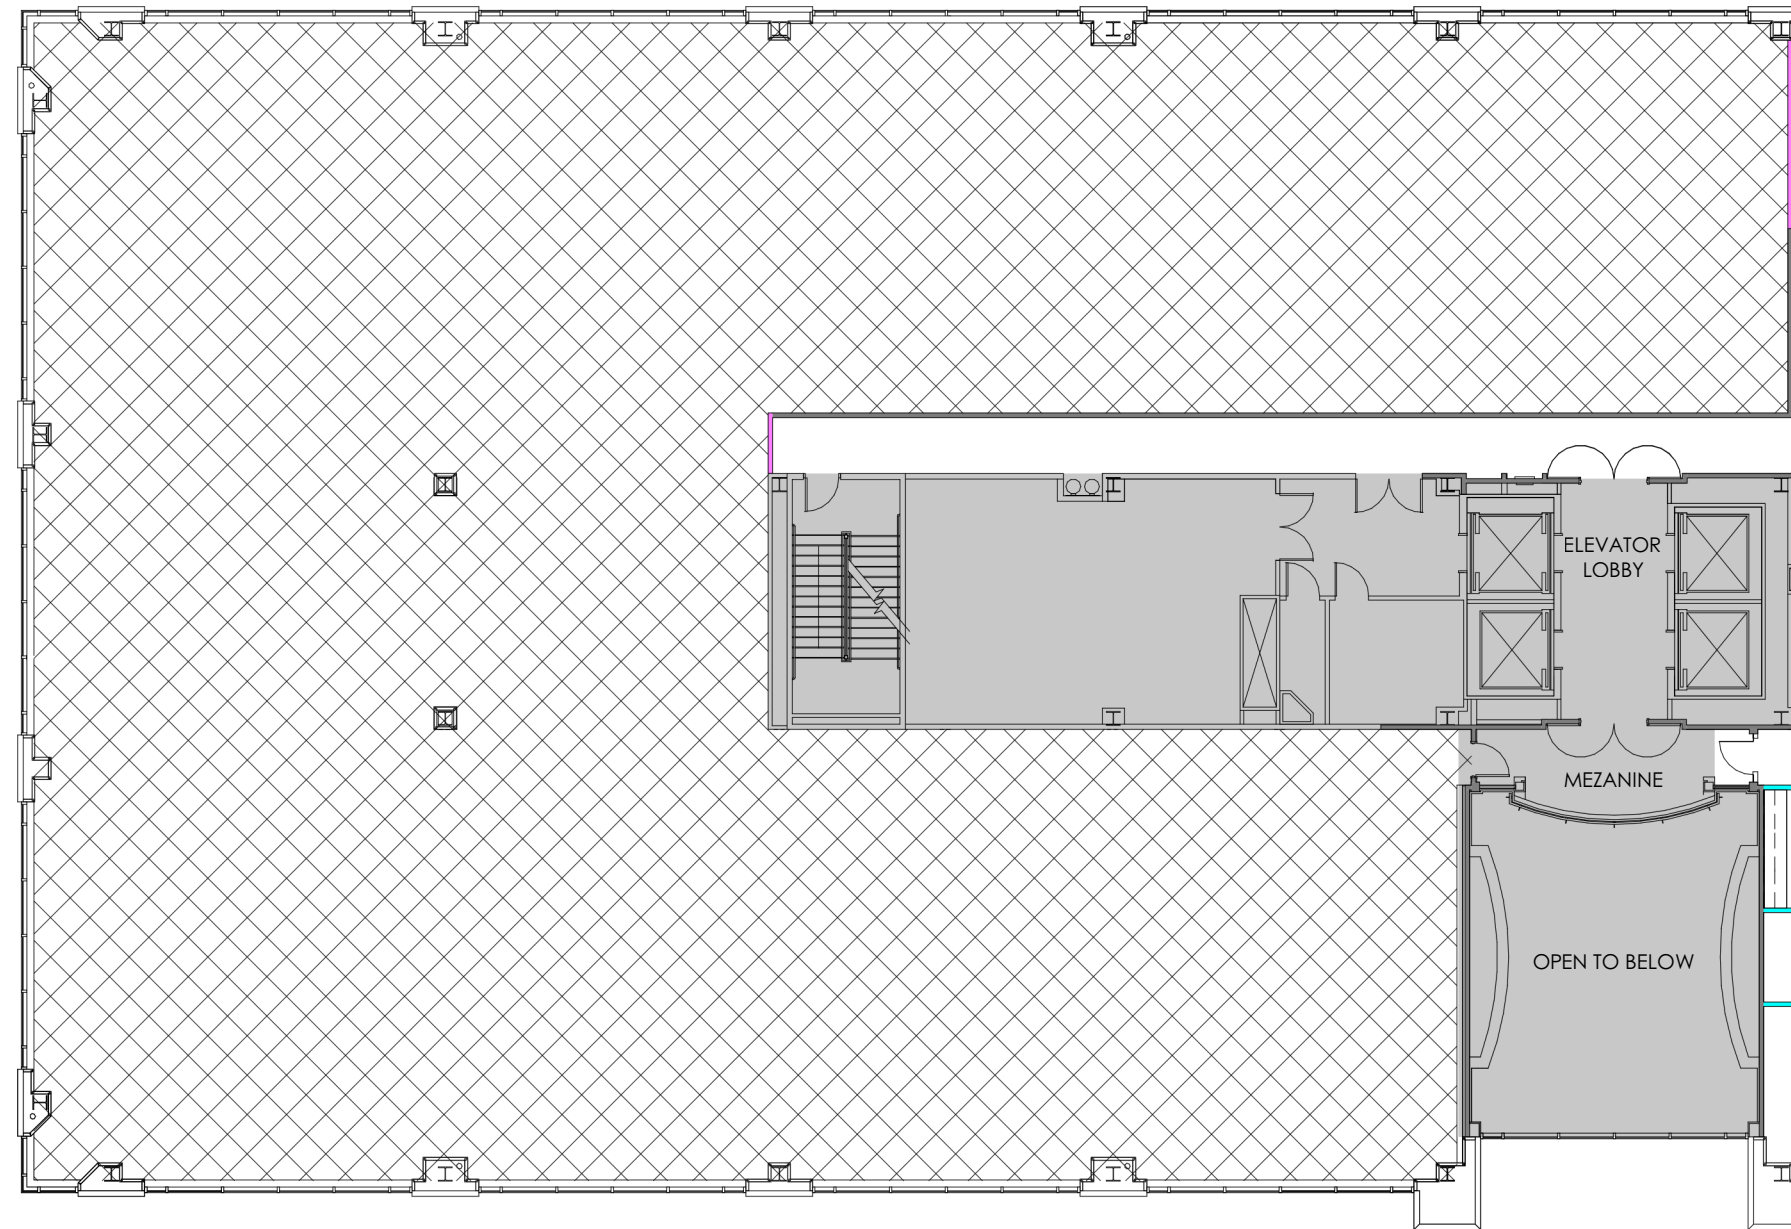

Suite 200  
15,345 RSF

HARBORVIEW

Waterfront Office · Tampa Bay

Contact Information

Jim Moler  
jim.moler@jll.com  
813.830.5390

Deana Beer  
deana.beer@jll.com  
813.817.0605

BANYAN  STREET