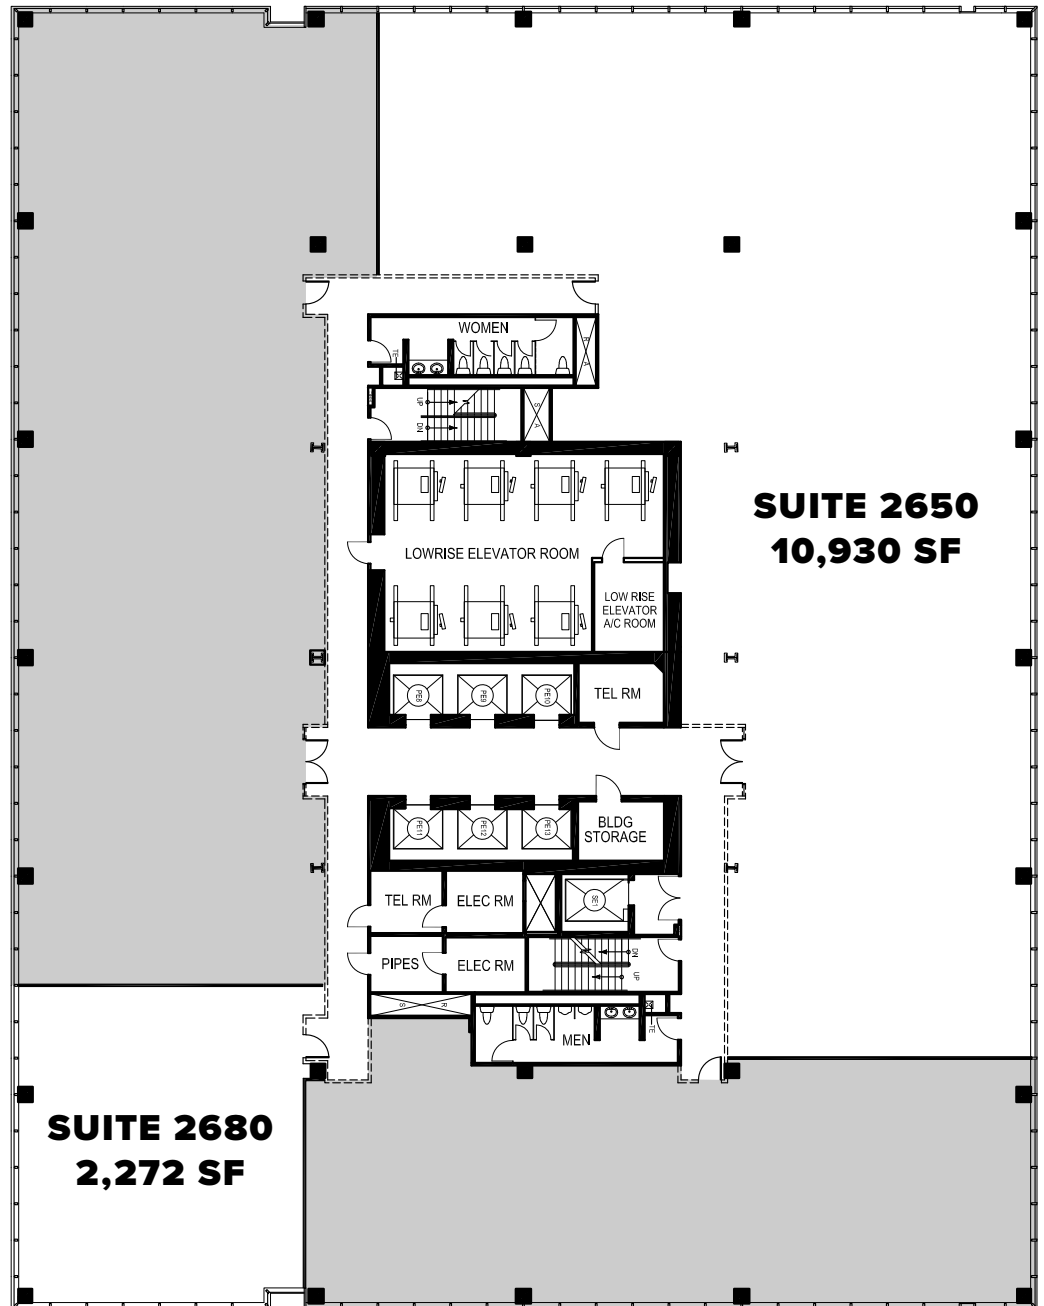

SUITES 2650 & 2680

13,202 SF Combined

Suite 2650 - 10,930 SF

Suite 2680 - 2,272 SF

Click here to take a tour with

VTS | Marketplace

ERIC MYERS

312.881.7017