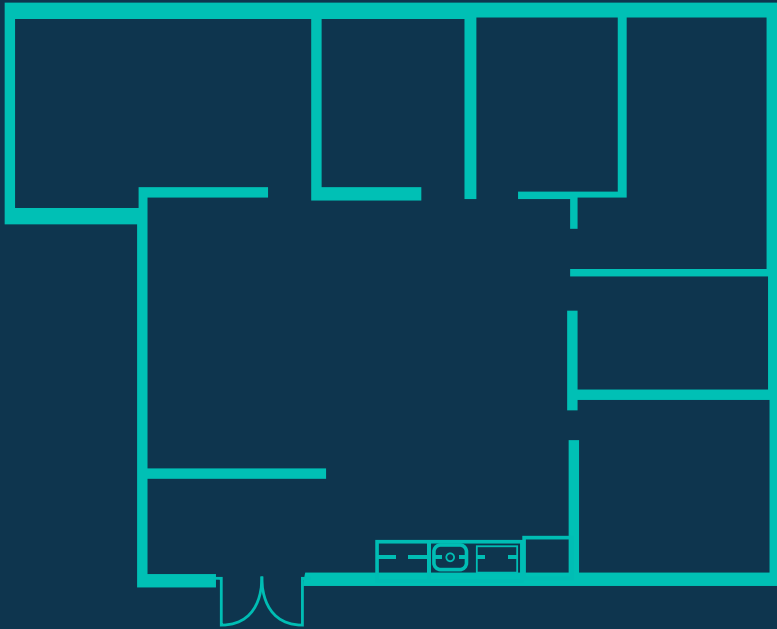

# UPPER KIRBY

3120 SOUTHWEST FREEWAY  
HOUSTON, TX

## TEAM SUITE 500D

ACCOMODATES HEADCOUNT OF UP TO 34

2370 SQUARE FEET OF PRIVATE SPACE PLUS 3000+SF OF SHARED WORKSPACE, COWORKING LOUNGE, KITCHEN, PHONE BOOTHS & MORE