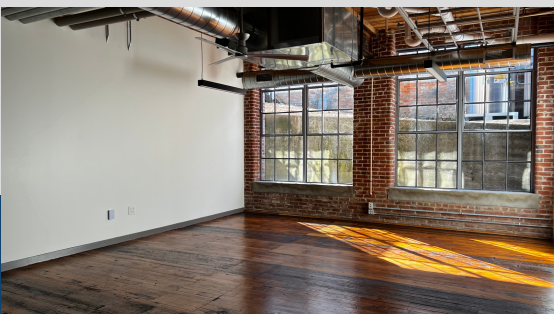

📞 919-669-1314

✉ evan@rockymountmills.com