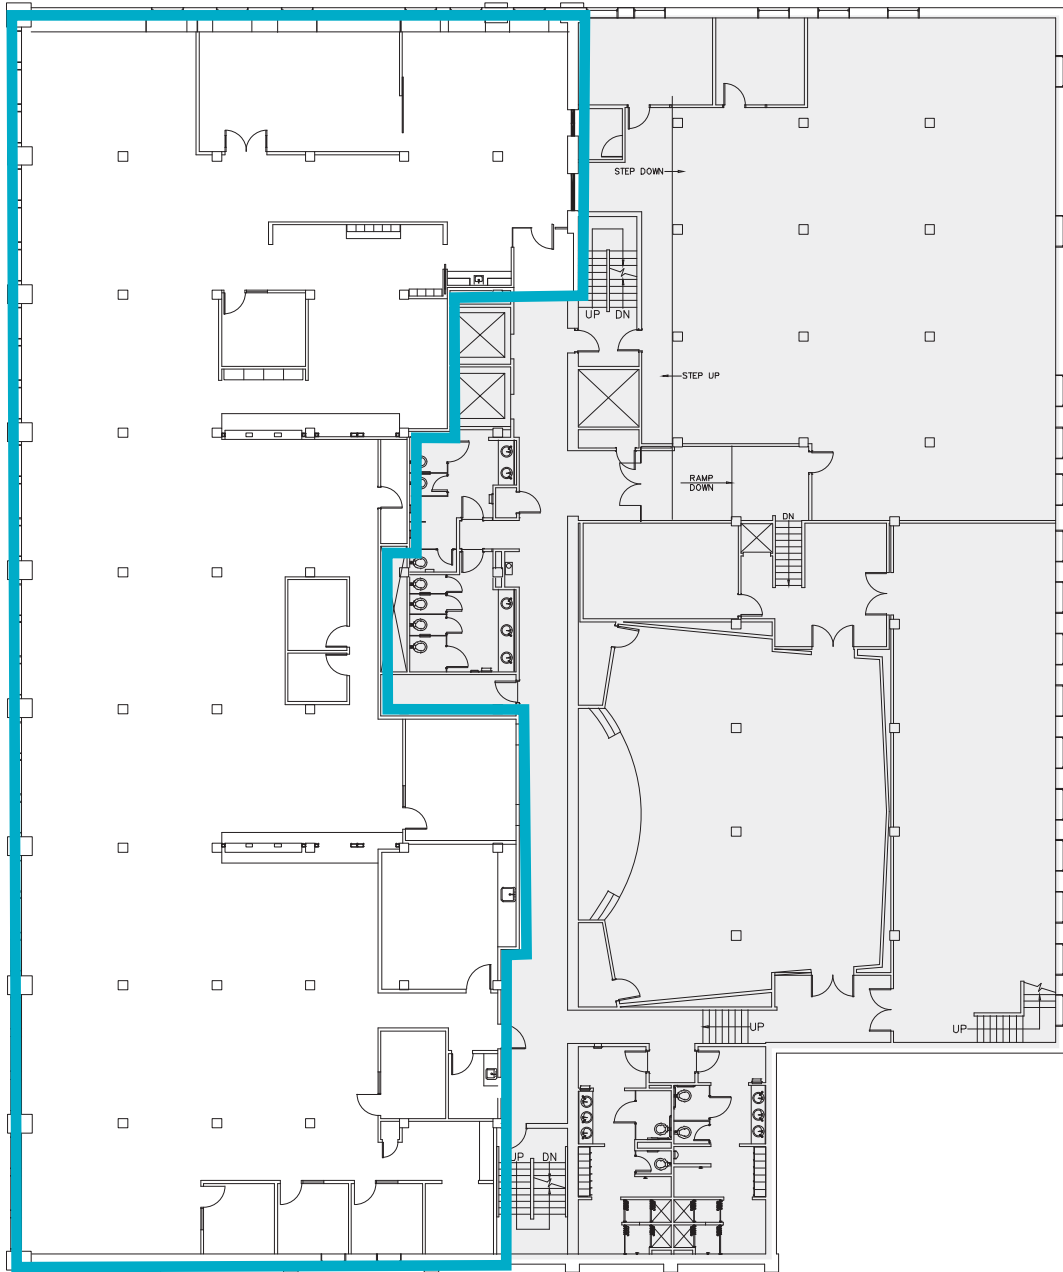

15,024 RSF

Floor 2

FLOOR 2

Joe Gowan
+1 206 607 1738
joe.gowan@am.jll.com

Cleita Harvey
+1 206 607 1794
cleita.harvey@am.jll.com

2200firstseattle.com

**2200
FIRST**

©2025 Jones Lang LaSalle IP, Inc. All rights reserved. All information contained herein is from sources deemed reliable; however, no representation or warranty is made to the accuracy thereof. Jones Lang LaSalle Brokerage, Inc.