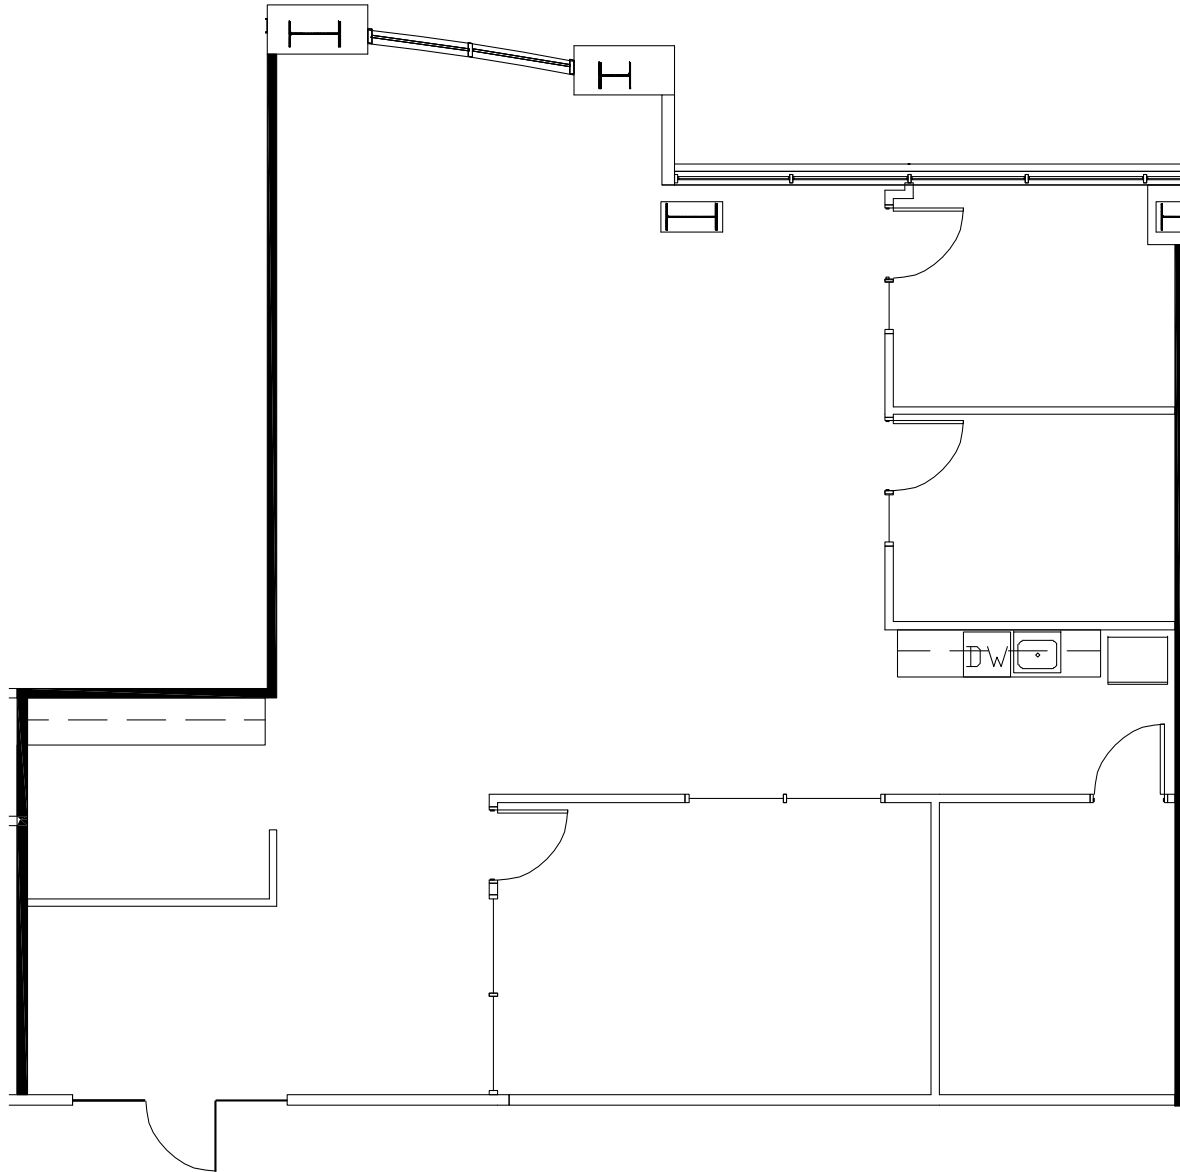

FORT STREET
PARTNERS

SOUTH TOWNE CORPORATE CENTER
BUILDING 150
SUITE 602

FORT STREET
PARTNERS

SOUTH TOWNE CORPORATE CENTER

BUILDING 150

SUITE 602