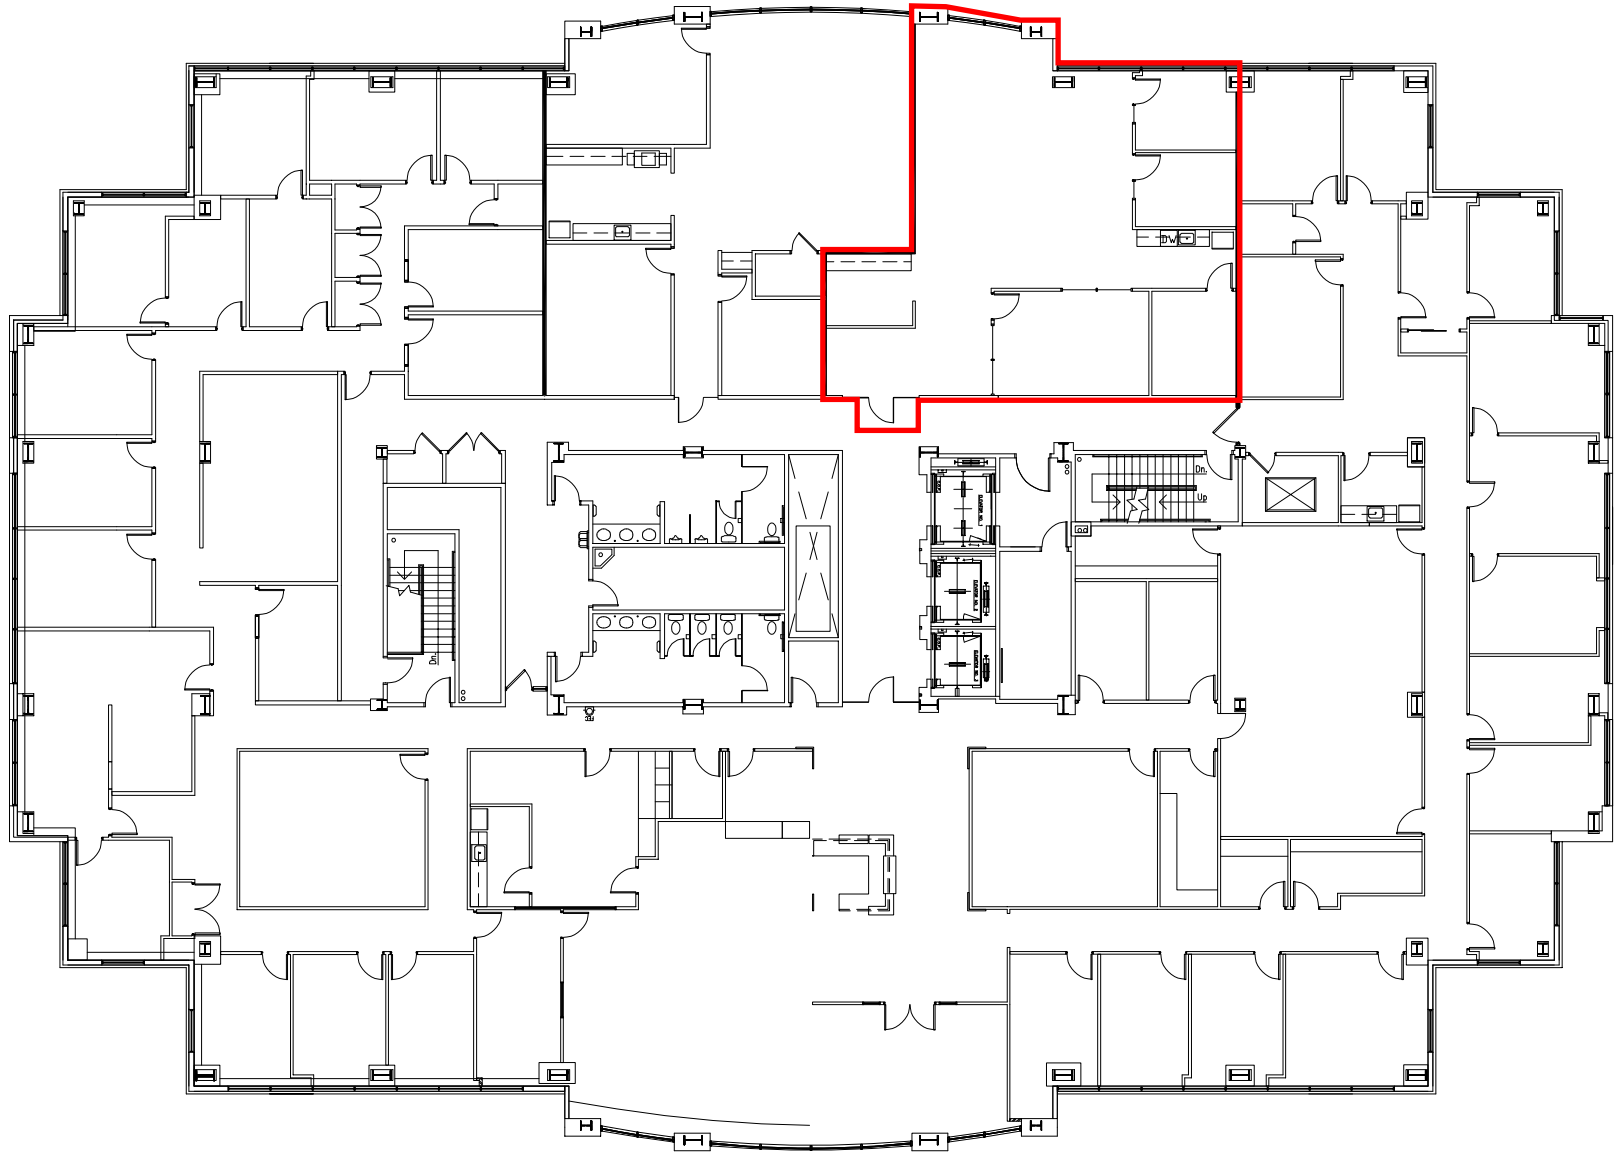

FORT STREET
PARTNERS

SOUTH TOWNE CORPORATE CENTER
BUILDING 150
SUITE 602

FORT STREET
PARTNERS

SOUTH TOWNE CORPORATE CENTER

BUILDING 150

SUITE 602