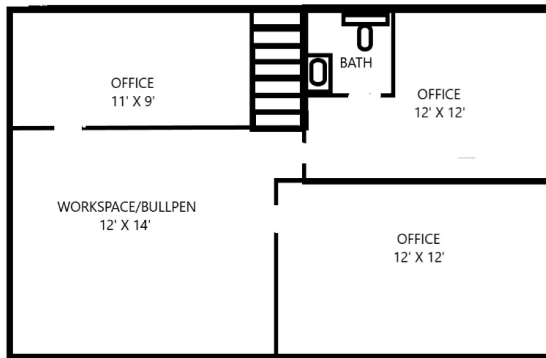

17300 Saturn Lane Suite 112
2,450 TOTAL SF

FIRST FLOOR

SECOND FLOOR

Disclaimer: Floor plan is not to scale. All dimensions and square footages are approximate. Tenant/buyer to verify all measurements independently.