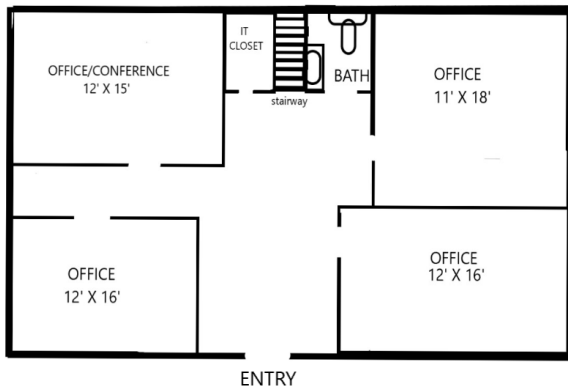

17300 Saturn Lane Suite 112
2,450 TOTAL SF

FIRST FLOOR

SECOND FLOOR

Disclaimer: Floor plan is not to scale. All dimensions and square footages are approximate. Tenant/buyer to verify all measurements independently.