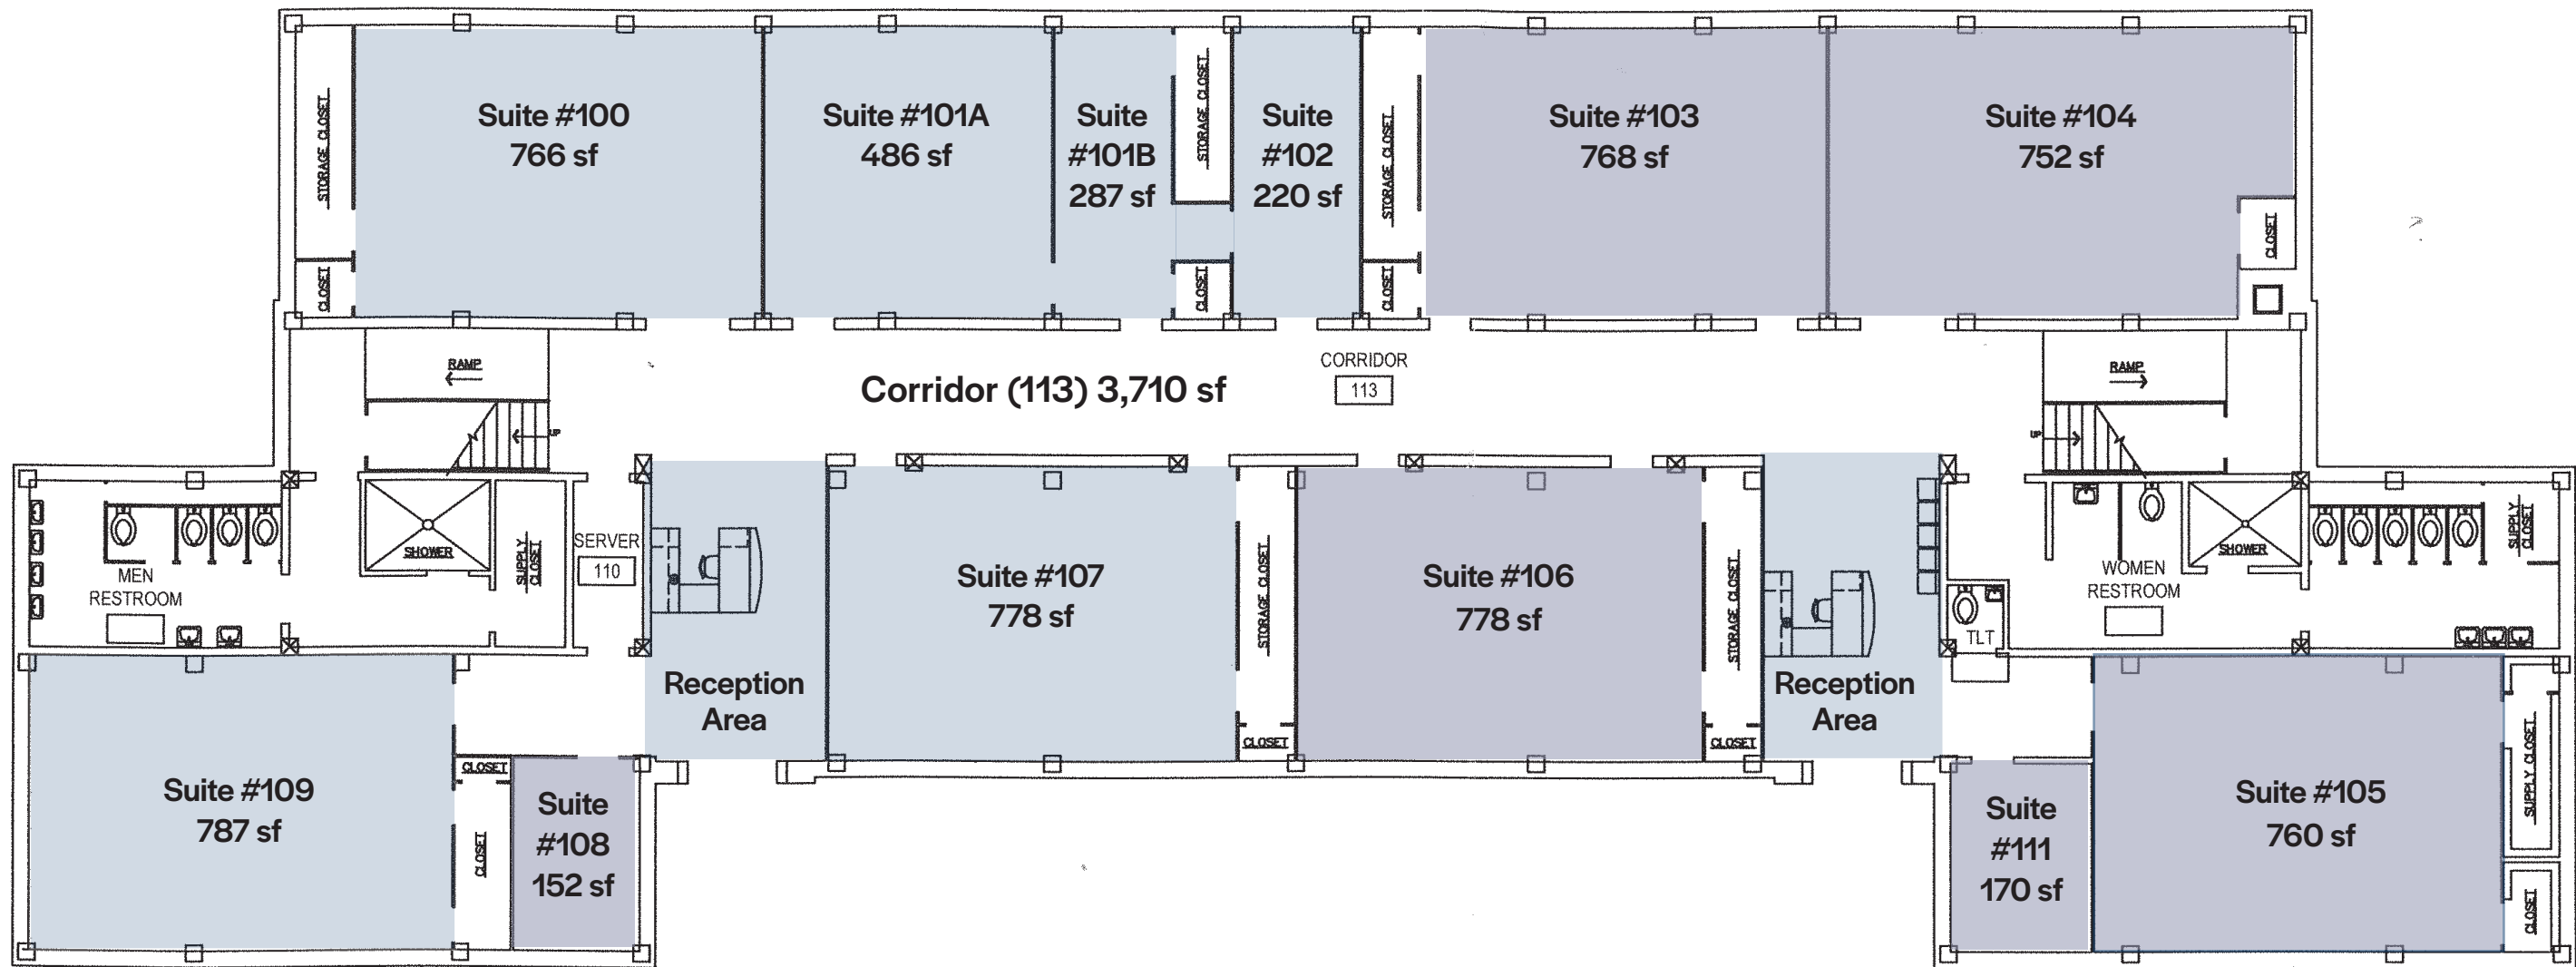

# DreamOn Group 1811 First Floor Offices

FIRST FLOOR PLAN

TOTAL 9,400 SF.