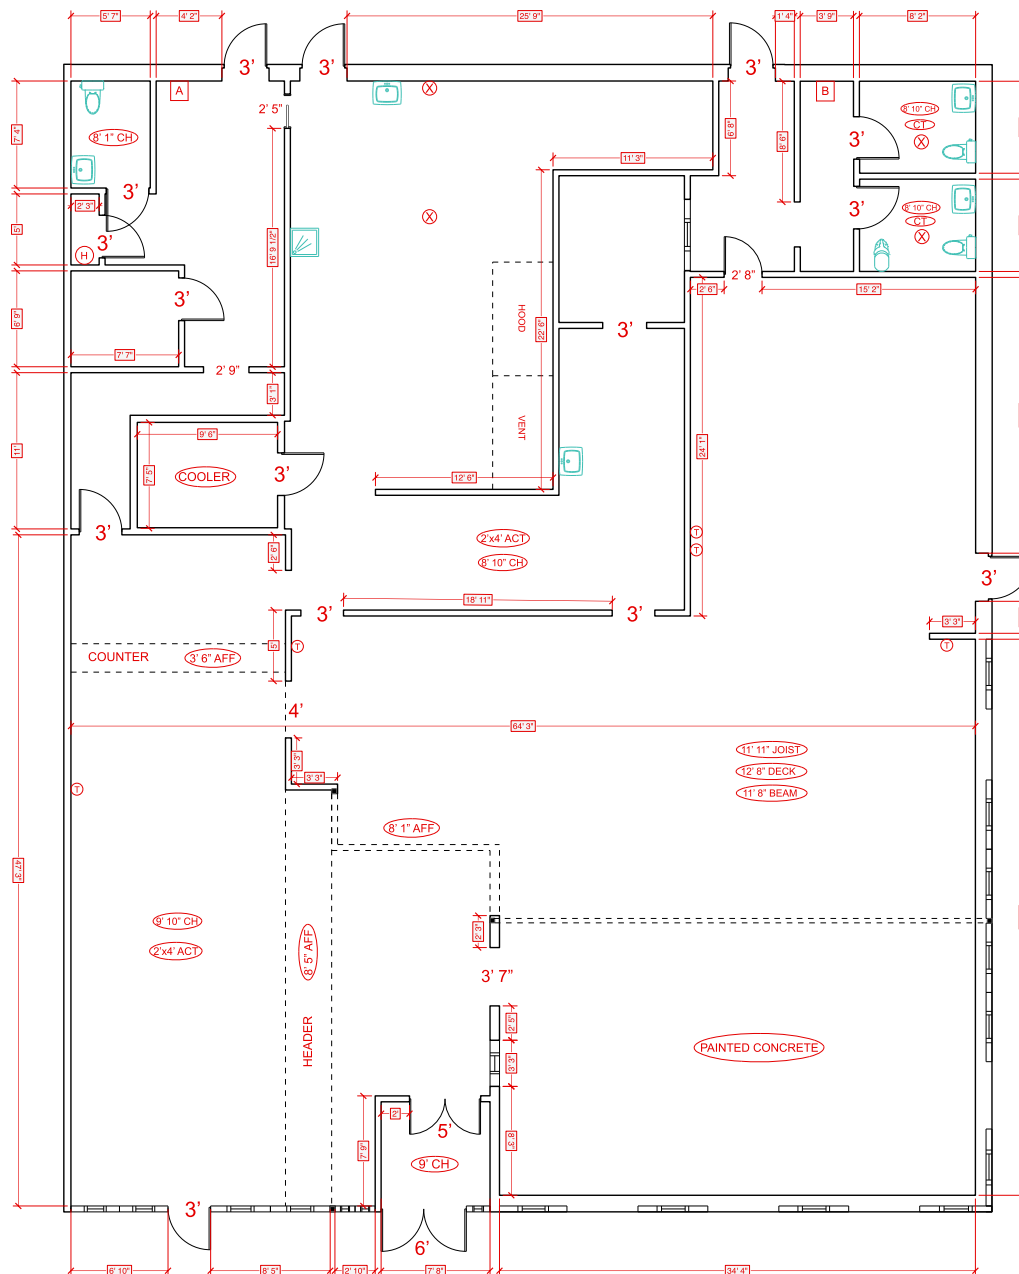

SITE EVALUATORS LLC
6136 FRISCO SQUARE BLVD.
SUITE 400
FRISCO, TX 75034
214 - 705 - 8555

SABRE REALTY
COTTONWOOD CREEK VILLAGE
121-N GREENVILLE AVE
ALLEN, TX 75002

THIS IS NOT A WORKING
DRAWING
DO NOT USE FOR
CONSTRUCTION
ALL DIMENSIONS ARE
SUGGESTED AND ARE TO BE
VERIFIED BY THE
CONTRACTOR

DRAWN BY G.W.
NOT TO SCALE
DATE 9-22-2025

LEGEND

- A** = 200 AMP 208/120V
- B** = 225 AMP 208/120V
- H** = 75 GALLON GAS WH

LEASABLE S.F. = 5256