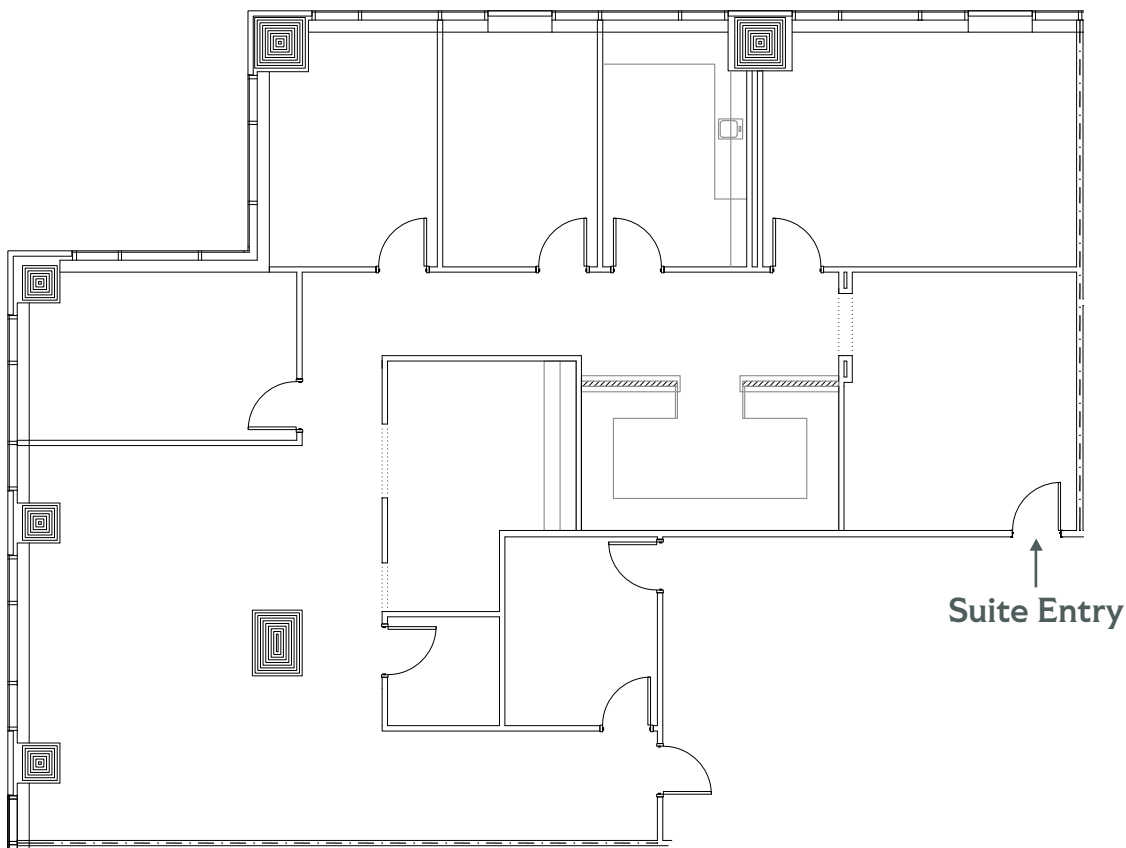

W

SUITE 1025 | 3,450 RSF

SCALE: N.T.S.

LOCATION MAP

For more information, please contact:

Lindsey Tucker, Partner
lindsey.tucker
@partnersrealestate.com

Steve Garza, SIOR, CCIM, Partner
steve.garza
@partnersrealestate.com