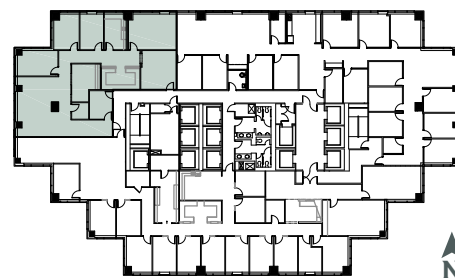

W

SUITE 1025 | 3,450 RSF

SCALE: N.T.S.

LOCATION MAP

For more information, please contact:

Lindsey Tucker, Partner
lindsey.tucker
@partnersrealestate.com

Steve Garza, SIOR, CCIM, Partner
steve.garza
@partnersrealestate.com