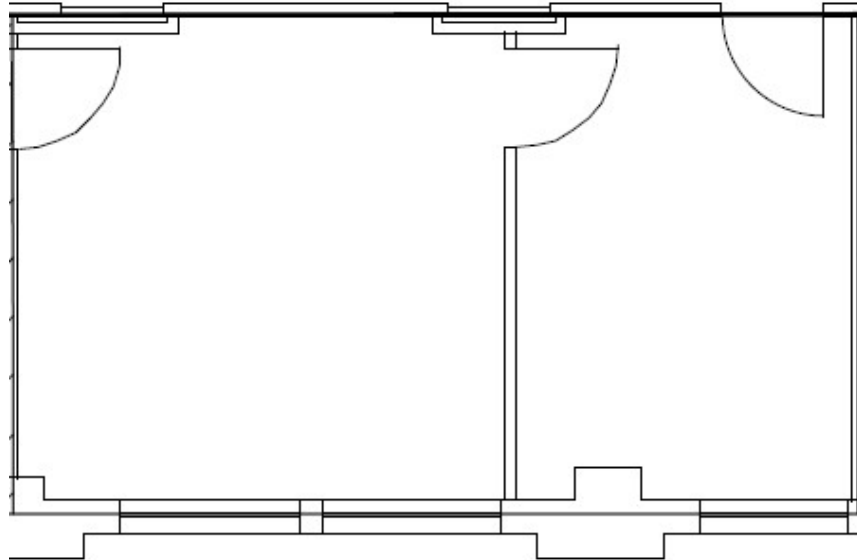

Esperson

Level 9 - Suite 909 (460 RSF)
808 Travis, Houston, Texas 77002

cameron
MANAGEMENT

For leasing information:
Christine Gabriel 713.224.1663 x 284
Morris Chen 713.224.1663 x 256
leasing@cameronmanagement.com