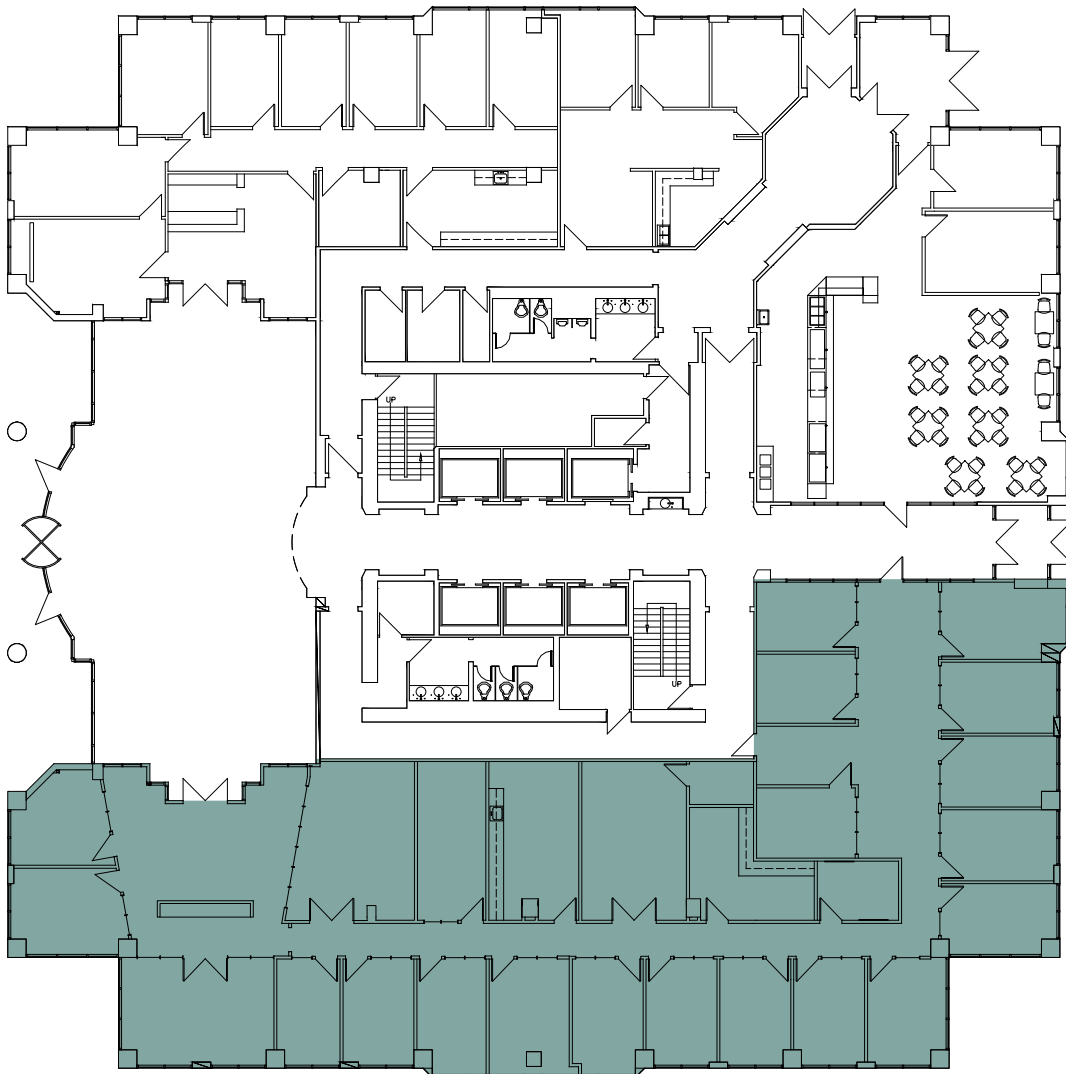

Lighton Tower

7500 College Blvd., Overland Park, KS 66210
241,150 RSF building | 14 floors

6,926 RSF Suite 100

Patrick Meraz, CCIM
+1 913 469 4622
patrick.meraz@jll.com

RJ Trowbridge
+1 913 469 4637
rj.trowbridge@jll.com