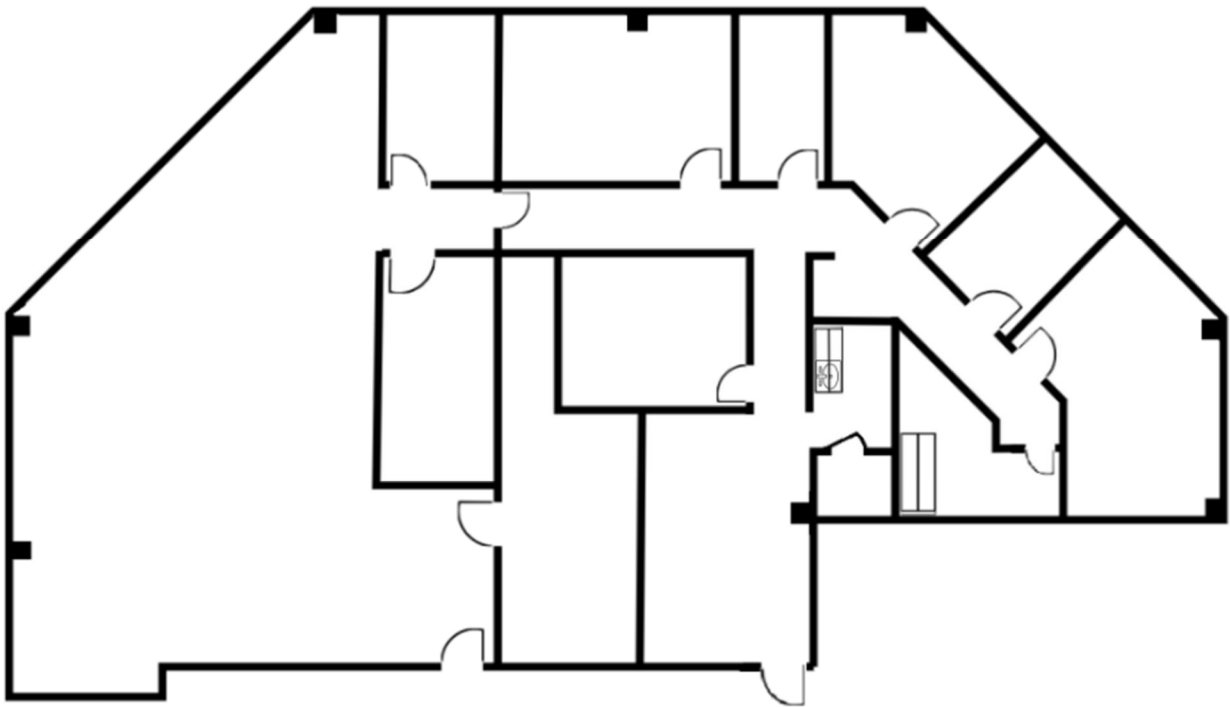

WINTHROP  
REALTY GROUP

3100 S Gessner  
Suite 520 – 5,444 SF

- **Layout:** Reception, 7 private offices, conference room, kitchenette, storage room, bullpen, server room, printer room
- **Rent type:** Full-service gross, base year stop