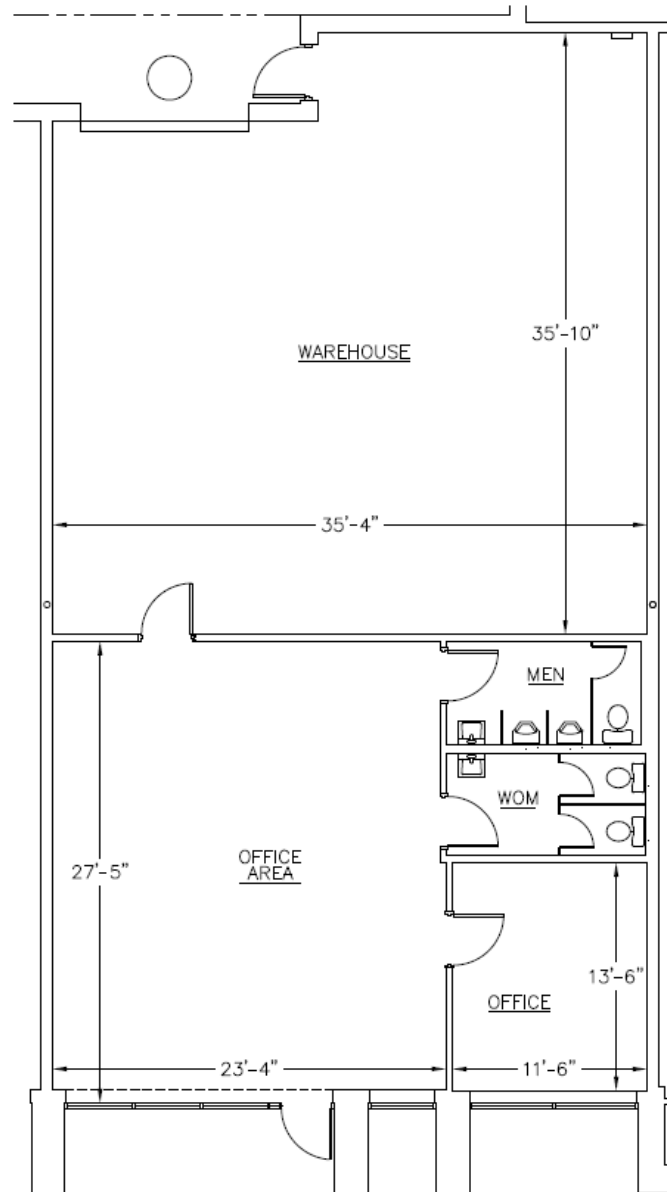

5905 Breckenridge Parkway, Tampa, FL

Suite B: 2,524 RSF

KEY PLAN

For more information:

Kelli Hatton
+1 813.454.1619
khatton@naiburnsscalo.com

Coy Lowrey
+1 813.215.8168
clowrey@naiburnsscalo.com

5201 W Kennedy Blvd, Suite 925
Tampa, FL
+1 813.815.8360