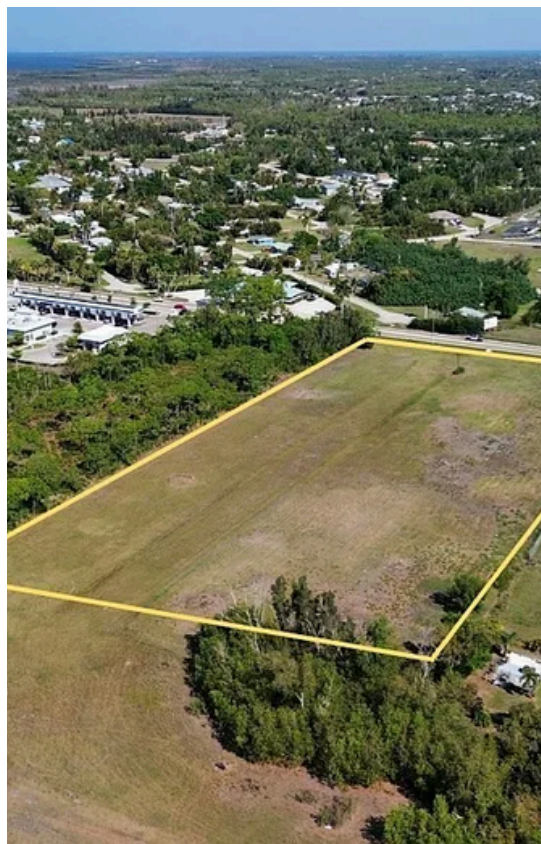

\$1,500,000

Bokeelia, FL

LAND FOR SALE

Prime opportunity in the heart of Bokeelia (Pine Island)!! This 4.78 Acre commercial parcel offers exceptional visibility and accessibility with over 300 ft. of frontage along Pine Island Rd

- 4.78 Acres Lot
- Commercial parcel
- Ready to Build on

5361 Pine Island Rd Nw,
Bokeelia, FL 33922