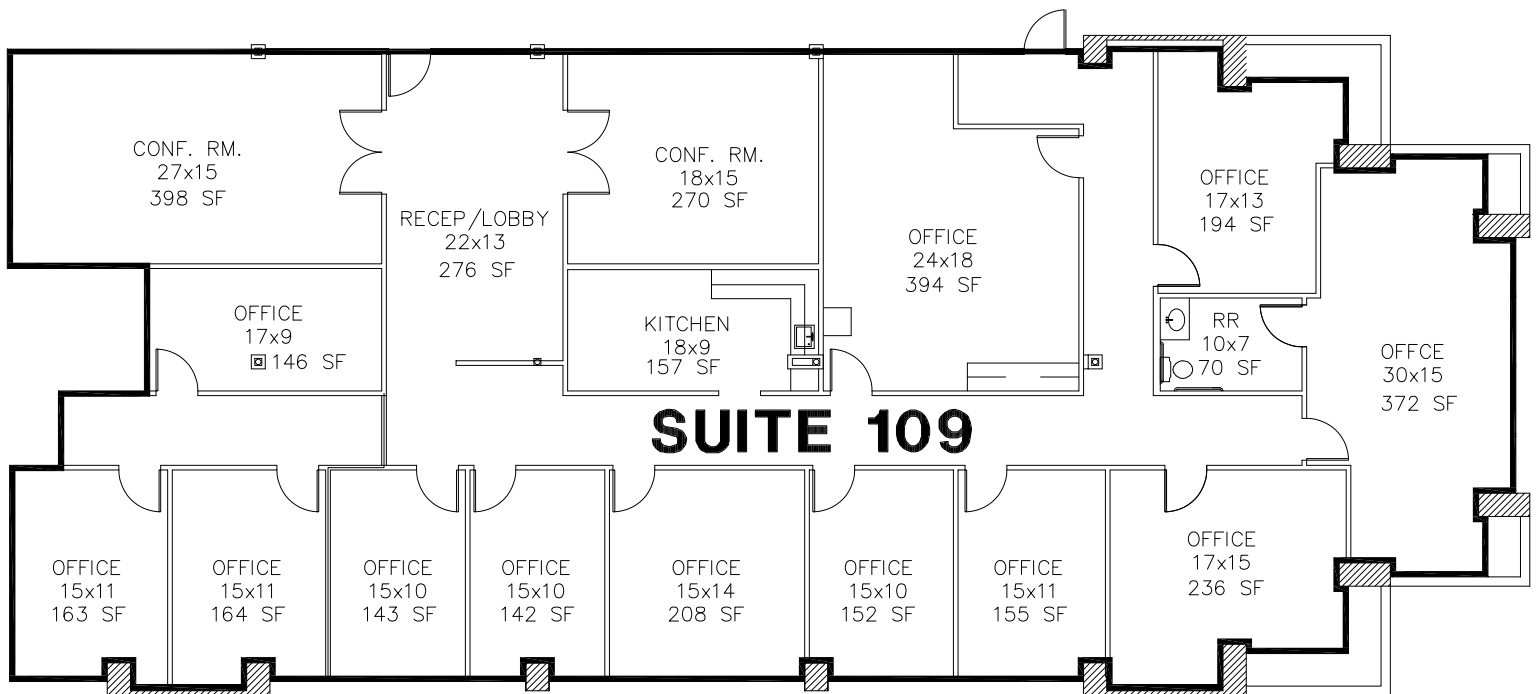

LAKES AT BENT TREE

17400 N. DALLAS PARKWAY, DALLAS, TX 75287

SUITE 109 - 5,000 SF

Lee Horn II

214.335.8357

lhorn@bradford.com

Justin Greenwood

817.587.8464