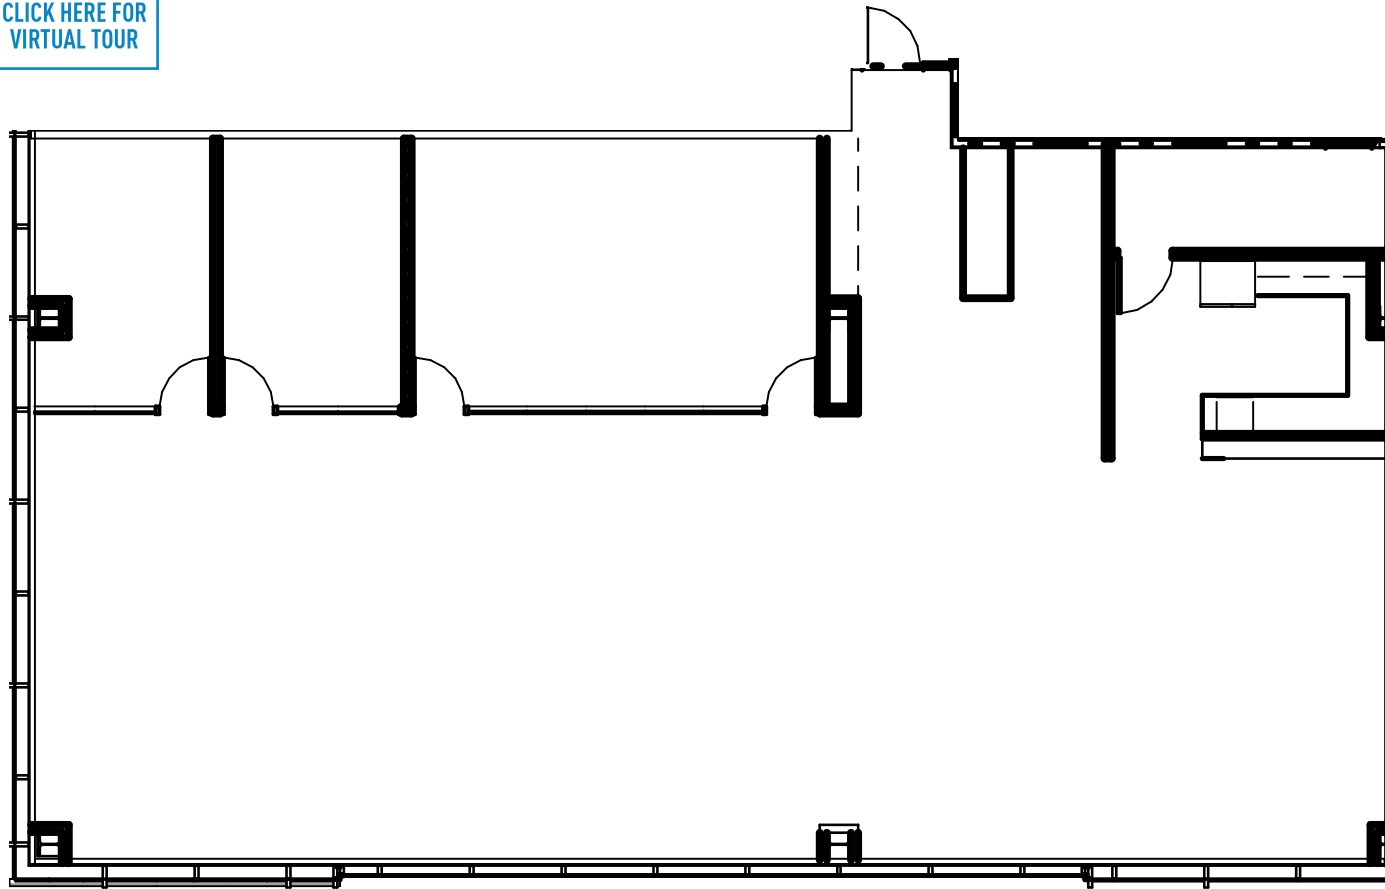

CHARTER SQUARE

555 Fayetteville Street | Raleigh

Suite 815 | 3,602 RSF

Disclaimer: The above floor plans are not to scale. The available space shown is a representative layout.

JOHN HOGAN | 919-875-6617
JOHN.HOGAN@HIGHWOODS.COM