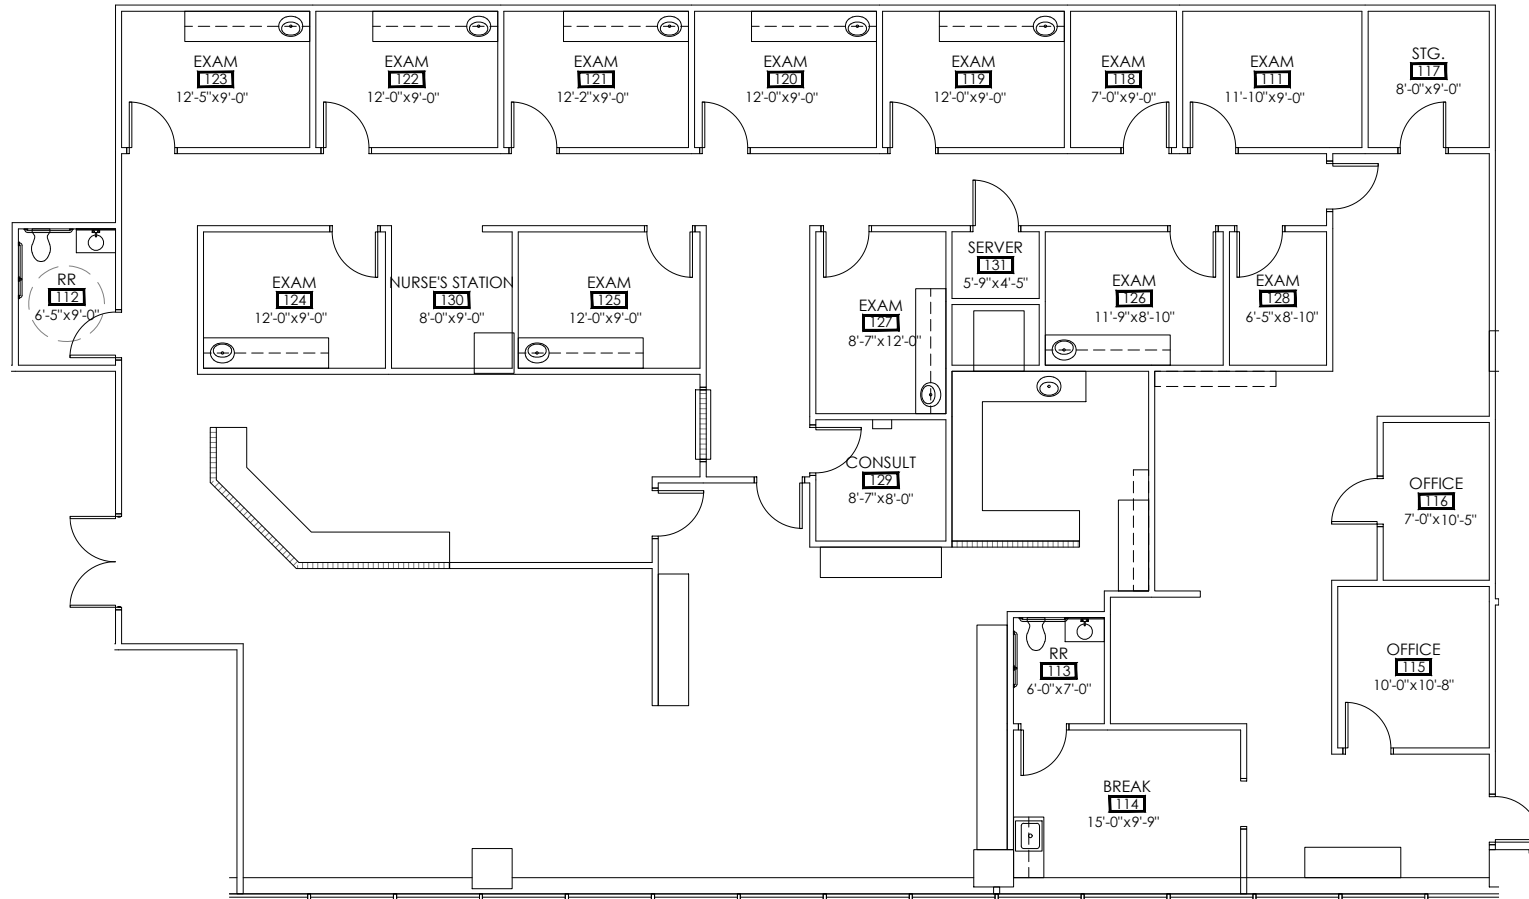

1ST FLOOR KEY PLAN

NOT TO SCALE

SUITE 100

THREE PENN MARK | 11455 N MERIDIAN STREET
CARMEL, IN 46032