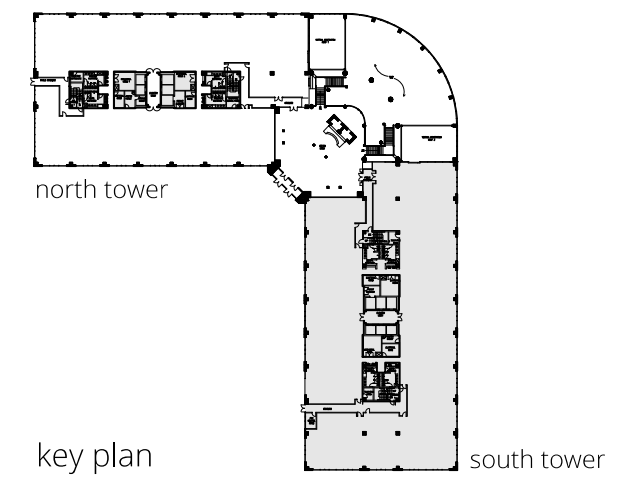

ST Suite 100
30,965 RSF (full suite)
Can be demised as shown

9,182 RSF

22,318 RSF

north tower

key plan

south tower