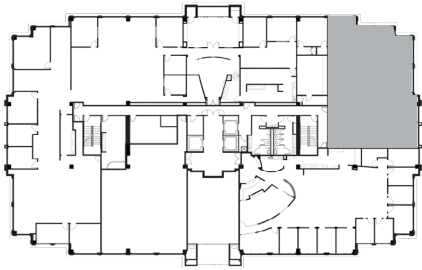

PRIMERA TOWERS

PRIMERA | 2 TOWERS

615 CRESCENT EXECUTIVE COURT

- 154,346 s.f.
- 6 stories
- Built in 1998
- Energy Star Certified
- On-site management
- Brighthouse and Level 3 as providers

Suite	Size (r.s.f.)
212	3,436