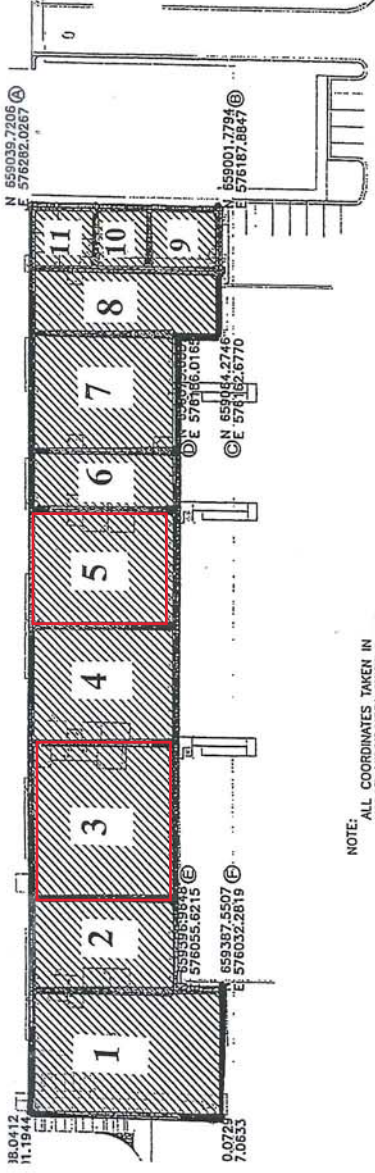

3. DDC LOGISTICS-6,000 SF

5. J.W. LOGISTICS-4,800 SF

NOTE: ALL COORDINATES TAKEN IN
NAD27 MISSISSIPPI STATE PLANE, WEST ZONE, U.S. FOOT

Mississippi Air Cargo Logistics Center
710 Airport Road
Jackson, MS 39232

Bays 4B, 5 & 6
Containing 6,000 SF is available