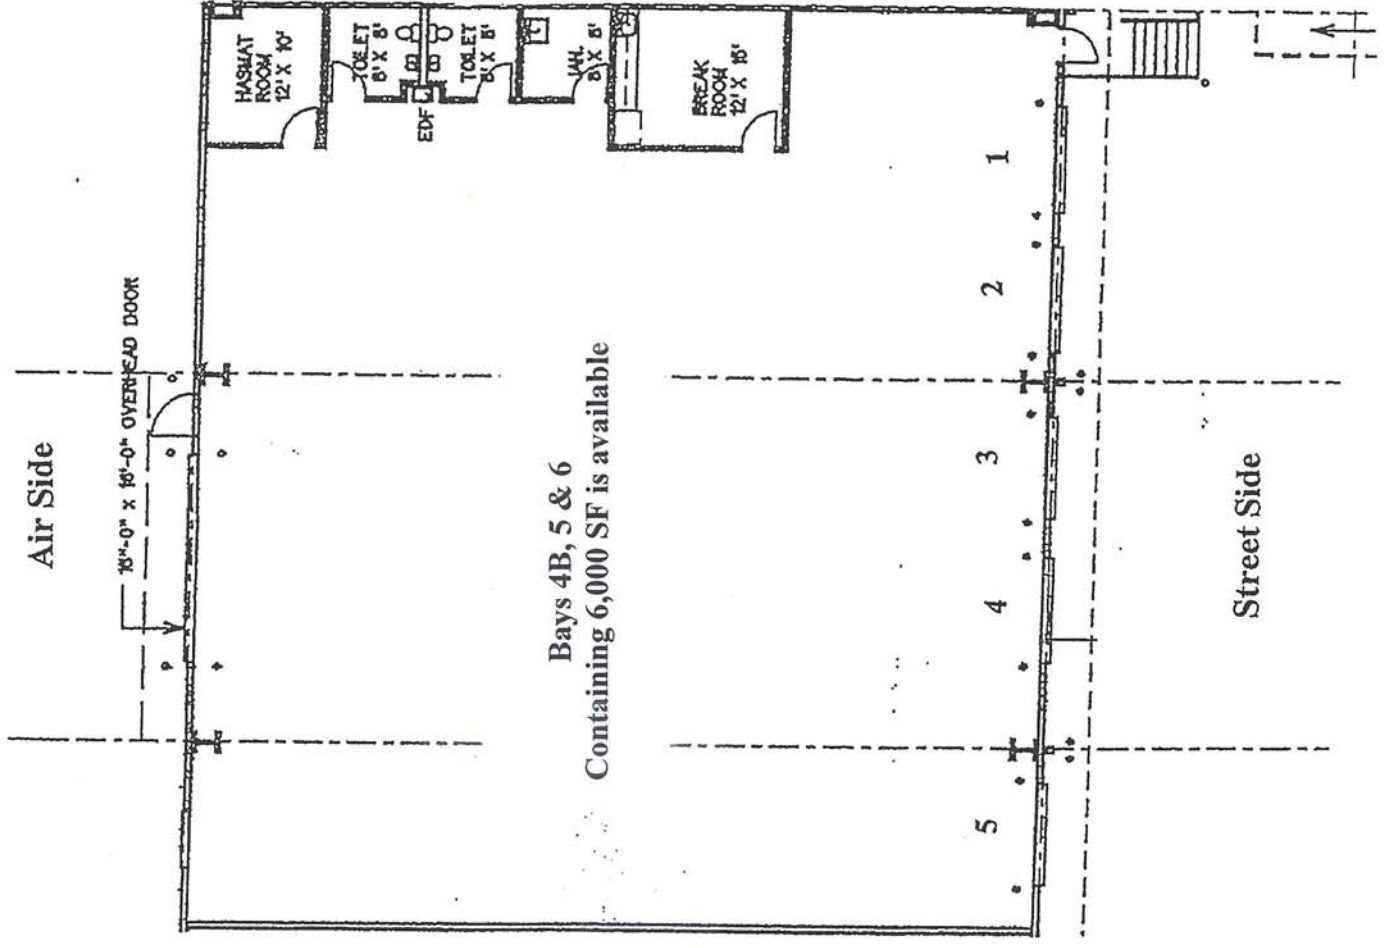

3. DDC LOGISTICS-6,000 SF

5. J.W. LOGISTICS-4,800 SF

NOTE: ALL COORDINATES TAKEN IN
NAD27 MISSISSIPPI STATE PLANE, WEST ZONE, U.S. FOOT

Mississippi Air Cargo Logistics Center
710 Airport Road
Jackson, MS 39232

Bays 4B, 5 & 6
Containing 6,000 SF is available