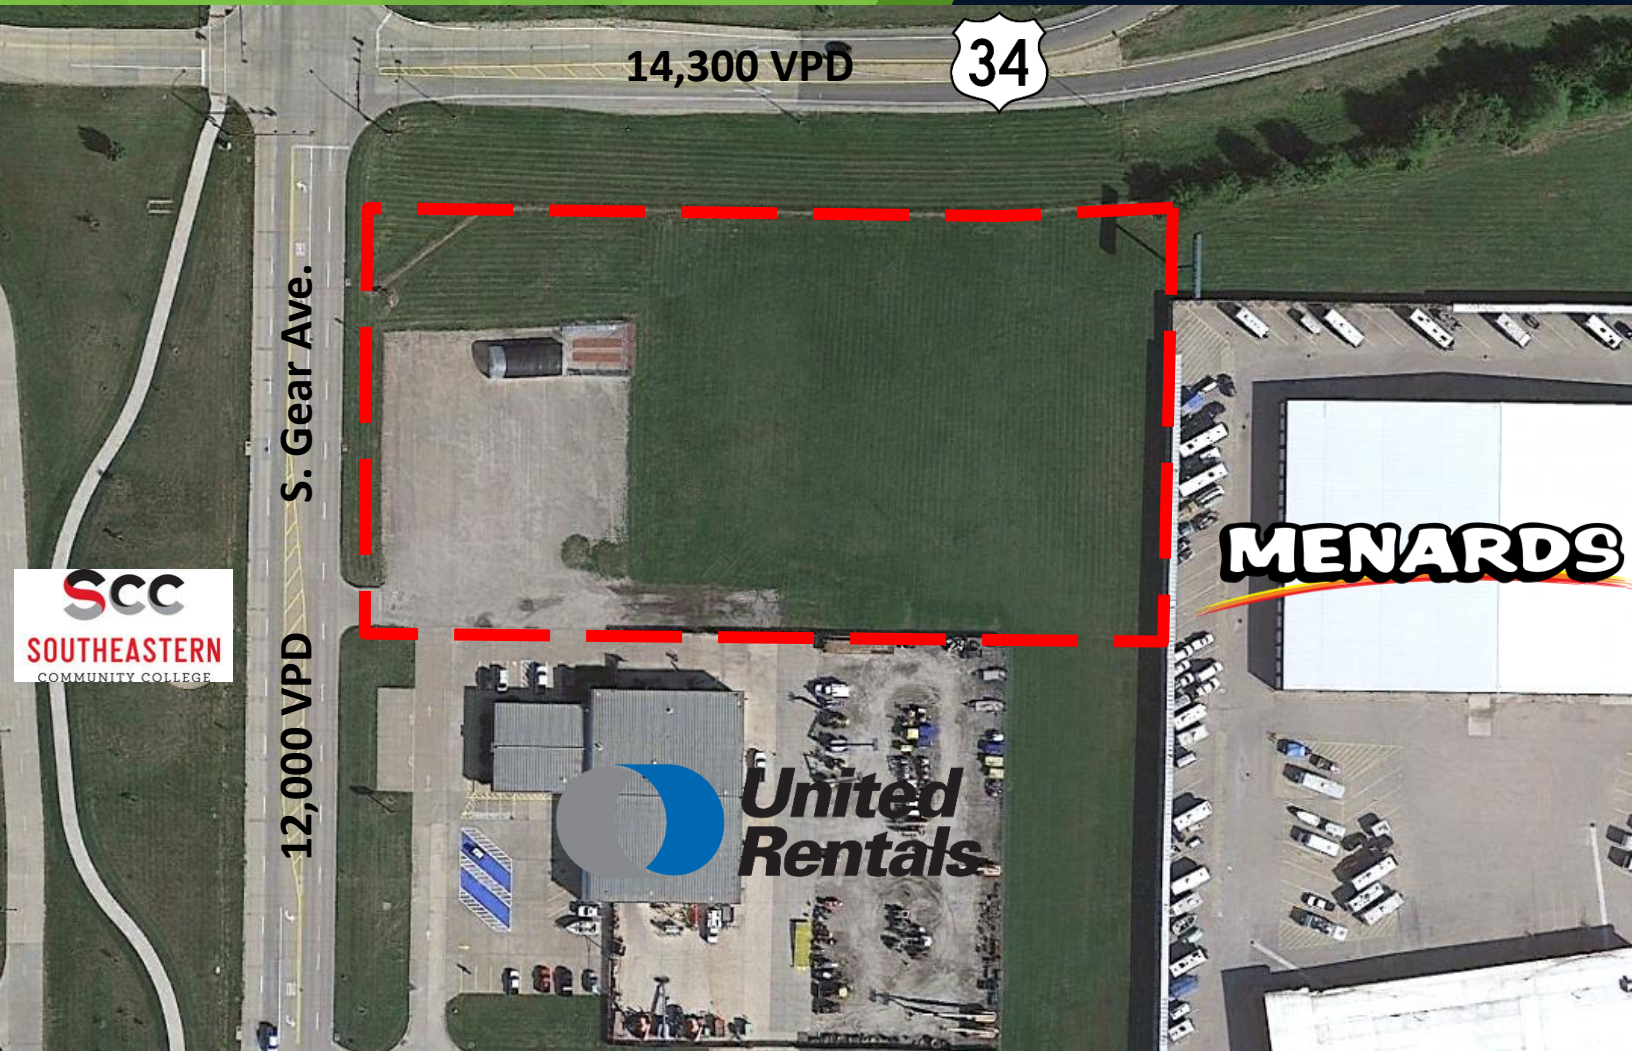

FOR LEASE

1050 S. Gear Ave.
WEST BURLINGTON, IA 52655

± 3.5 Acres BTS Site Available For Lease (will subdivide)

- ±3.5 acres BTS site
- Zoning: B-2
- Hard corner visibility
- Utilities to site
- Easy highway access
- Build-to-suit opportunity
- Regional shopping hub
- Potential tax abatement

Ben Brinck
+1 214 415 4202
bjbrinck@gmail.com

BTS Site Available

1050 S. Gear Ave.
West Burlington, IA 52655

- Claire's
- Bath & Body Works
- Rue21
- US Cellular
- Shoe Carnival

14,300 VPD

Site

34

34

Southeast Iowa
Regional MEDICAL CENTER

S. Gear Ave.