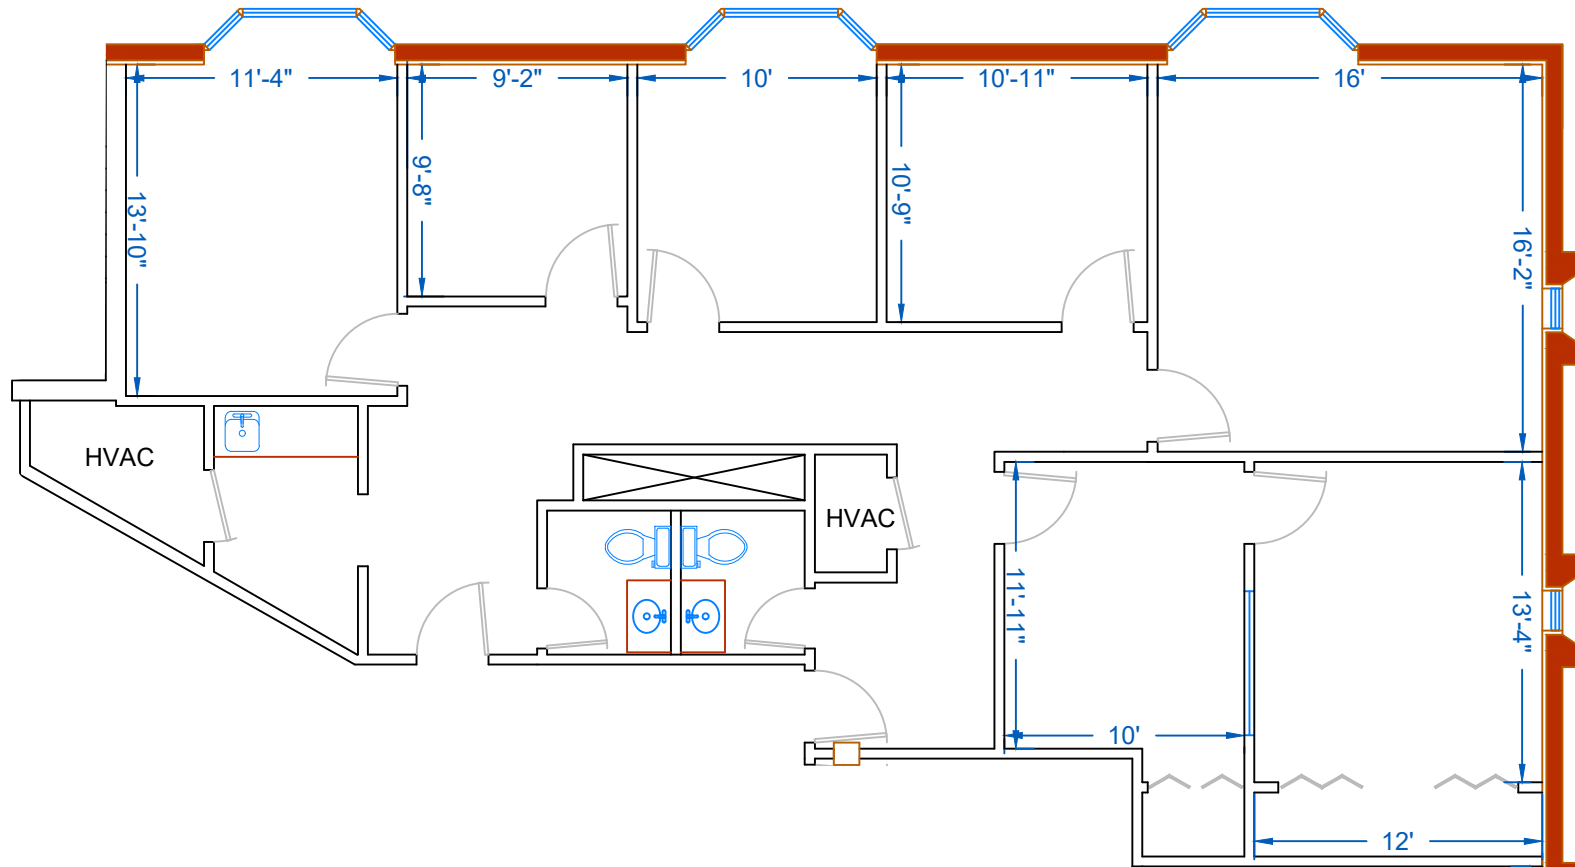

The Office Park of Palatine

616 N North Ct. Suite 200
2,158 Rentable Square Feet

Scale: 1/8" = 1'-0"

PO Box 1189
Palatine, IL 60078

MOATS
OFFICE PROPERTIES

Office: 847-359-2121
Ryan: 847-363-9700