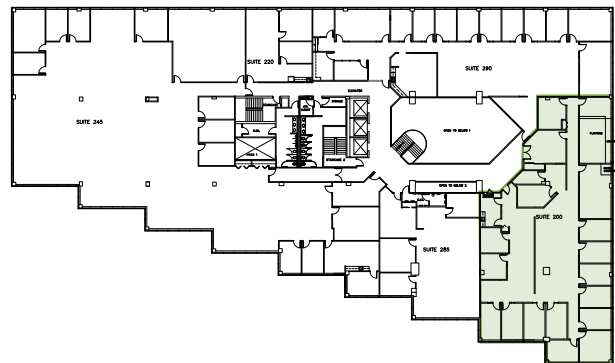

FLOOR PLANS Second Floor

Suite 200 | SF: 7,352

For information contact:
IGNACIO FELLER
Commercial Real Estate Director
(847) 777-9513
ifeller@ohareoffices.com
OhareOffices.com