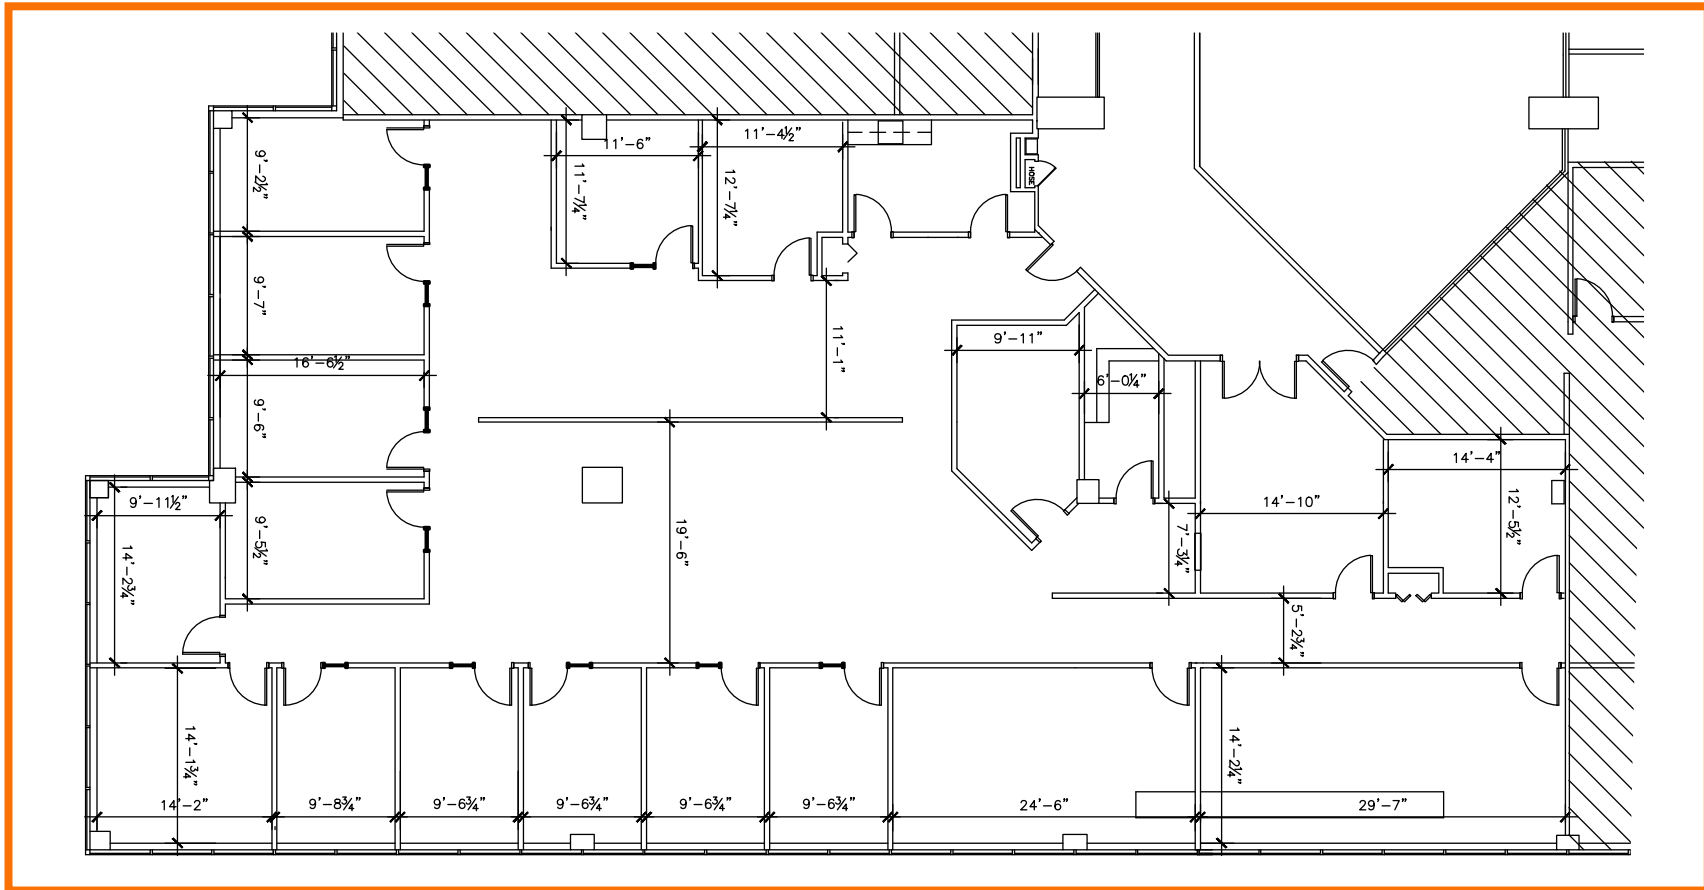

FLOOR PLANS Second Floor

Suite 200 | SF: 7,352

For information contact:
IGNACIO FELLER
Commercial Real Estate Director
(847) 777-9513
ifeller@ohareoffices.com
OhareOffices.com