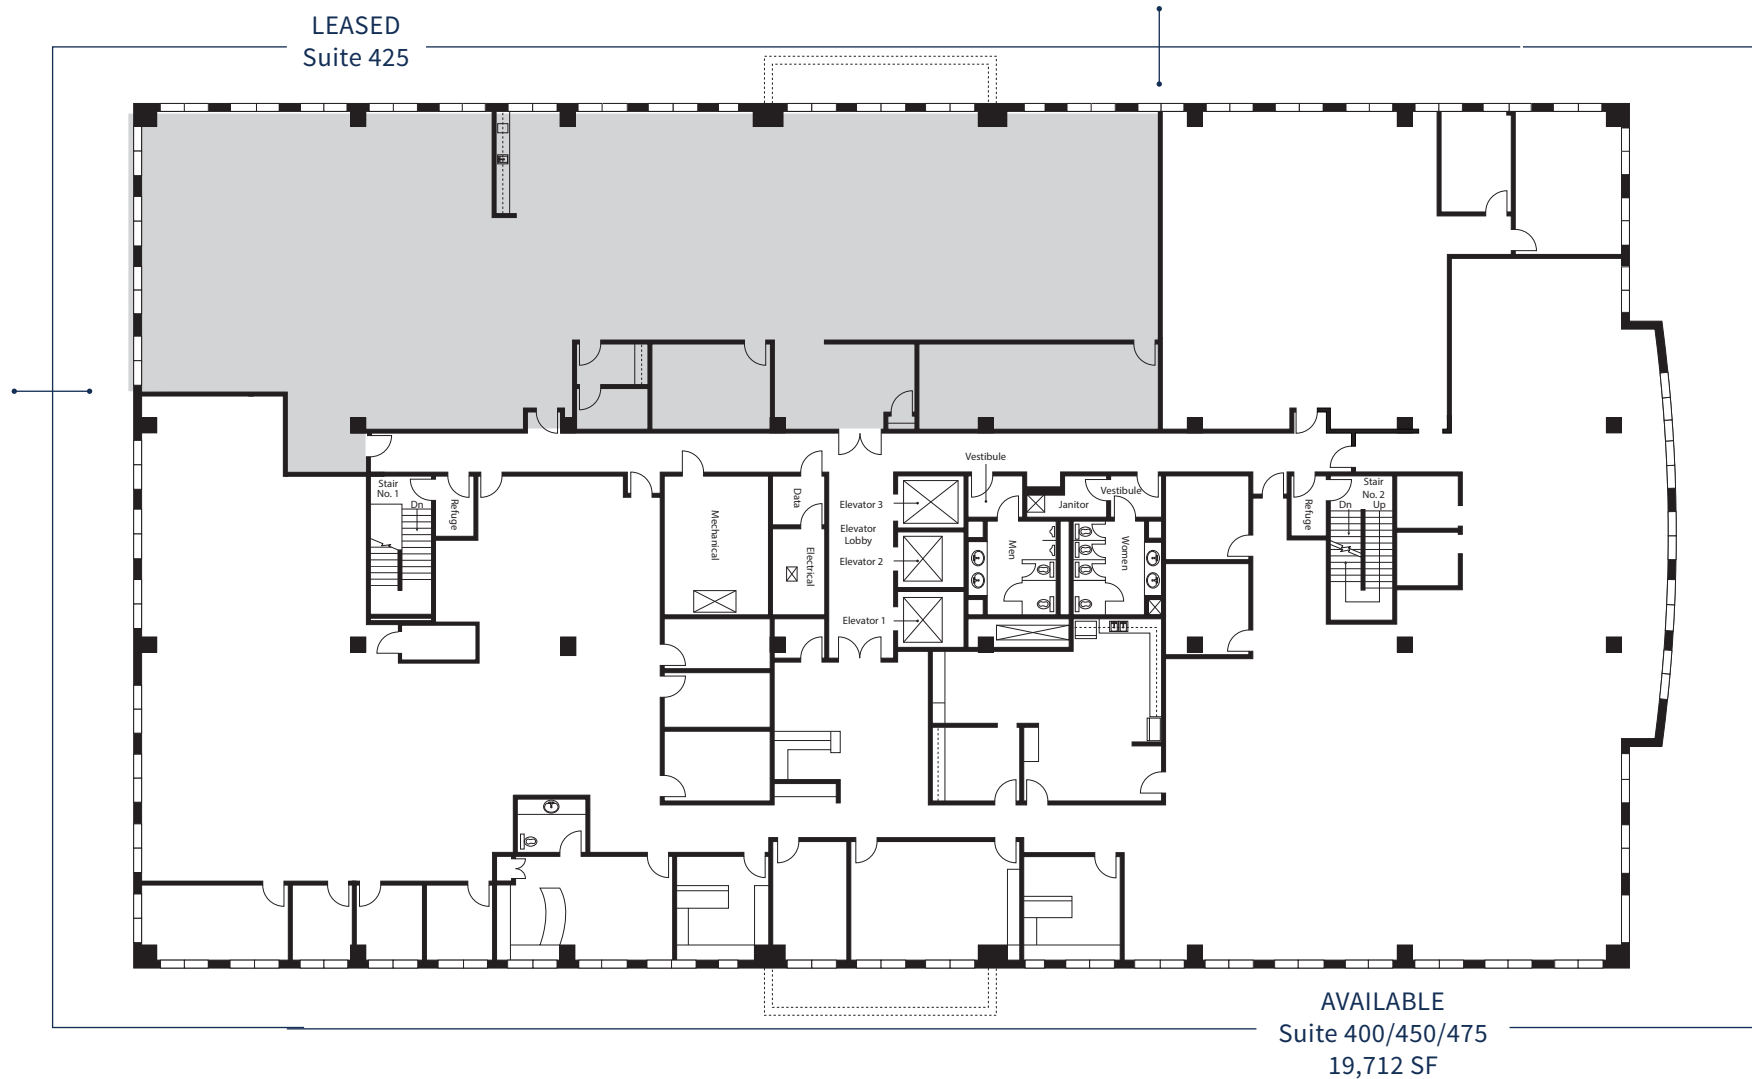

# 161 CORPORATE CENTER

6225 North State Highway 161 | Irving, Texas 75038

Floor 4  
27,866 SF