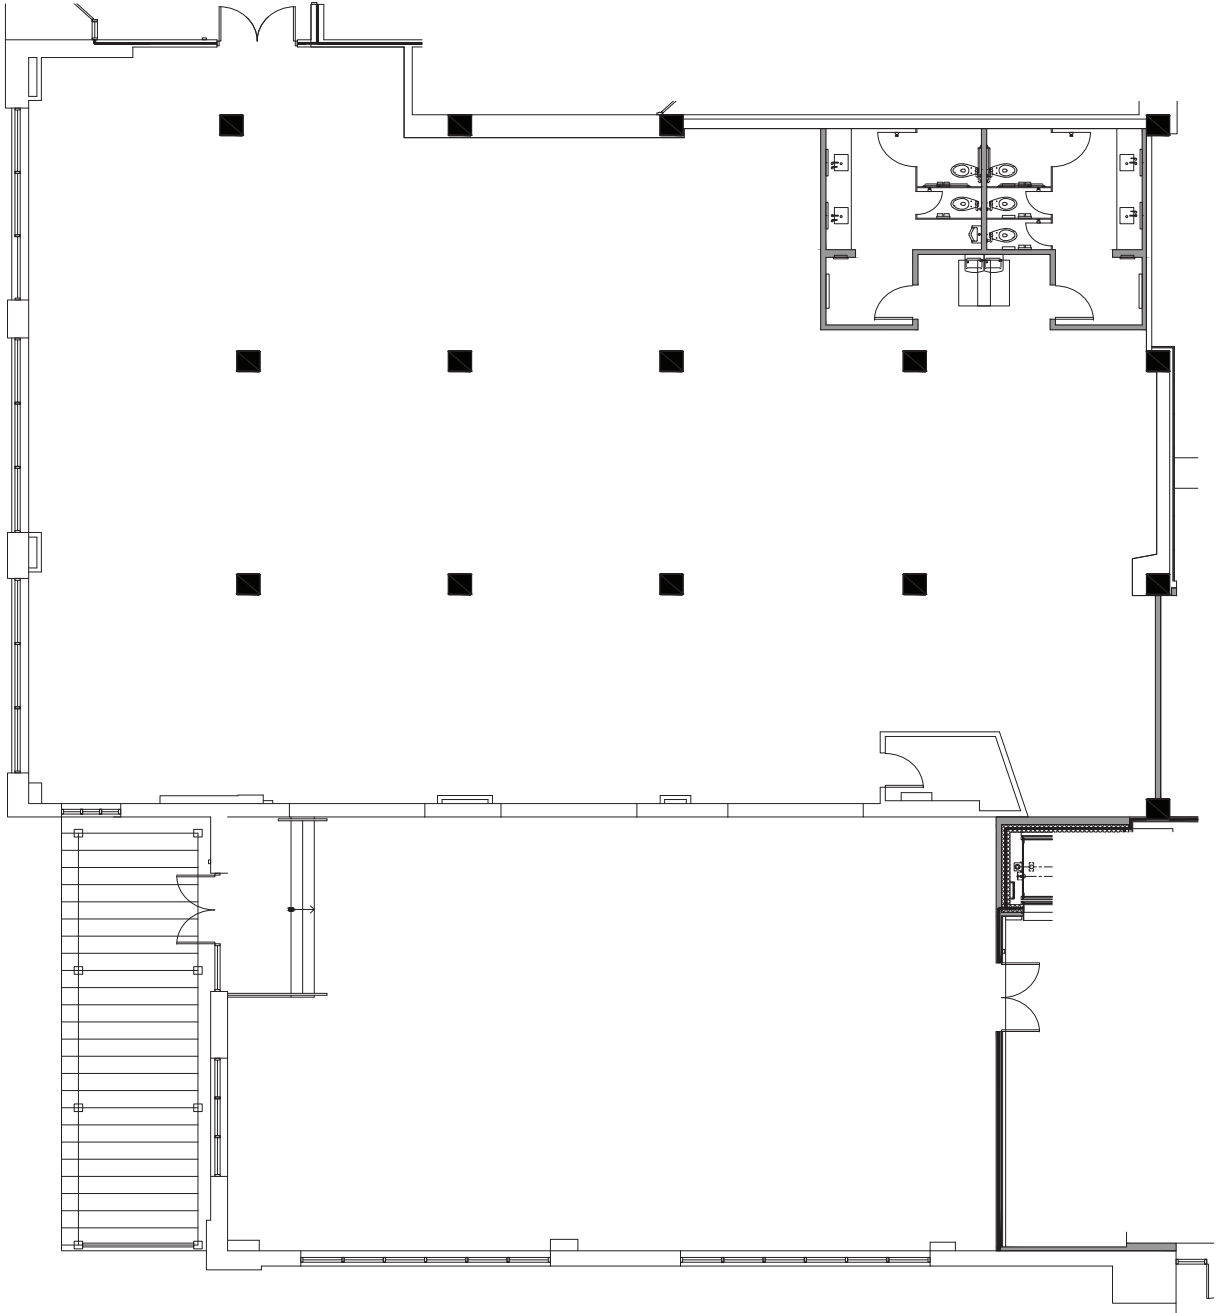

1401

WEST MOREHEAD

Suite 125 - 9,132 RSF

[View virtual tour](#)

Contact

CHARLEY LEAVITT

704.634.8254

charley.leavitt@streamrealty.com