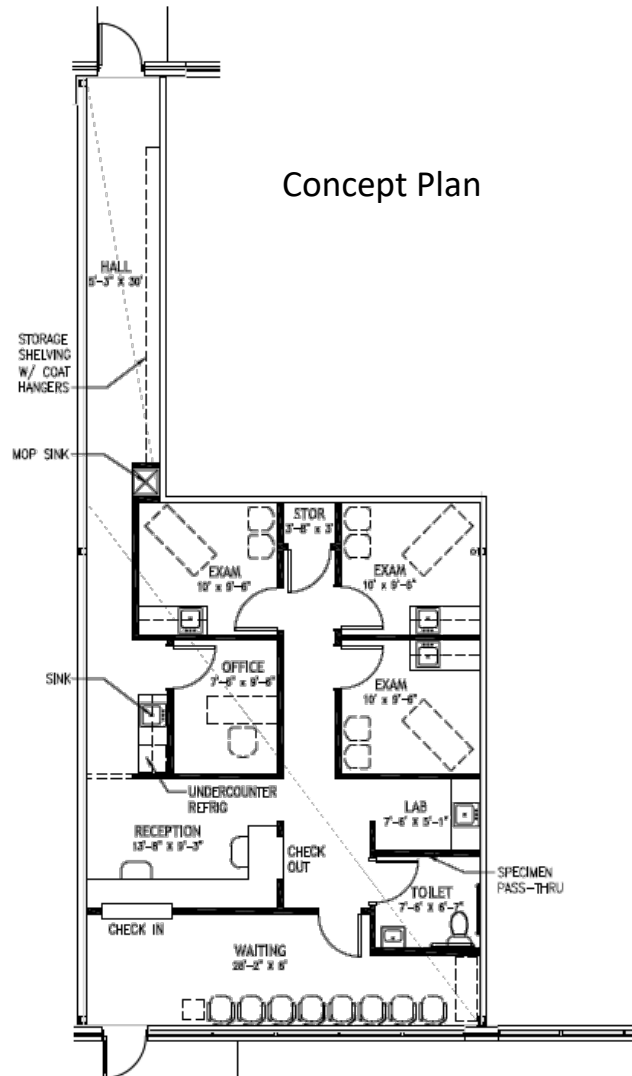

SUITE C | 1,308 SF

2550 W Fabyan Parkway | Batavia, IL

SPACE NOTES

- Configured for 3-4 Exam Rooms
- Lab & Waiting Area
- Building Signage
- Turnkey Buildout

STEVEN REA
630.468.1780
SRea@VersaRES.com

RYAN MOEN, SIOR
630.480.6346
Rmoen@VersaRES.com